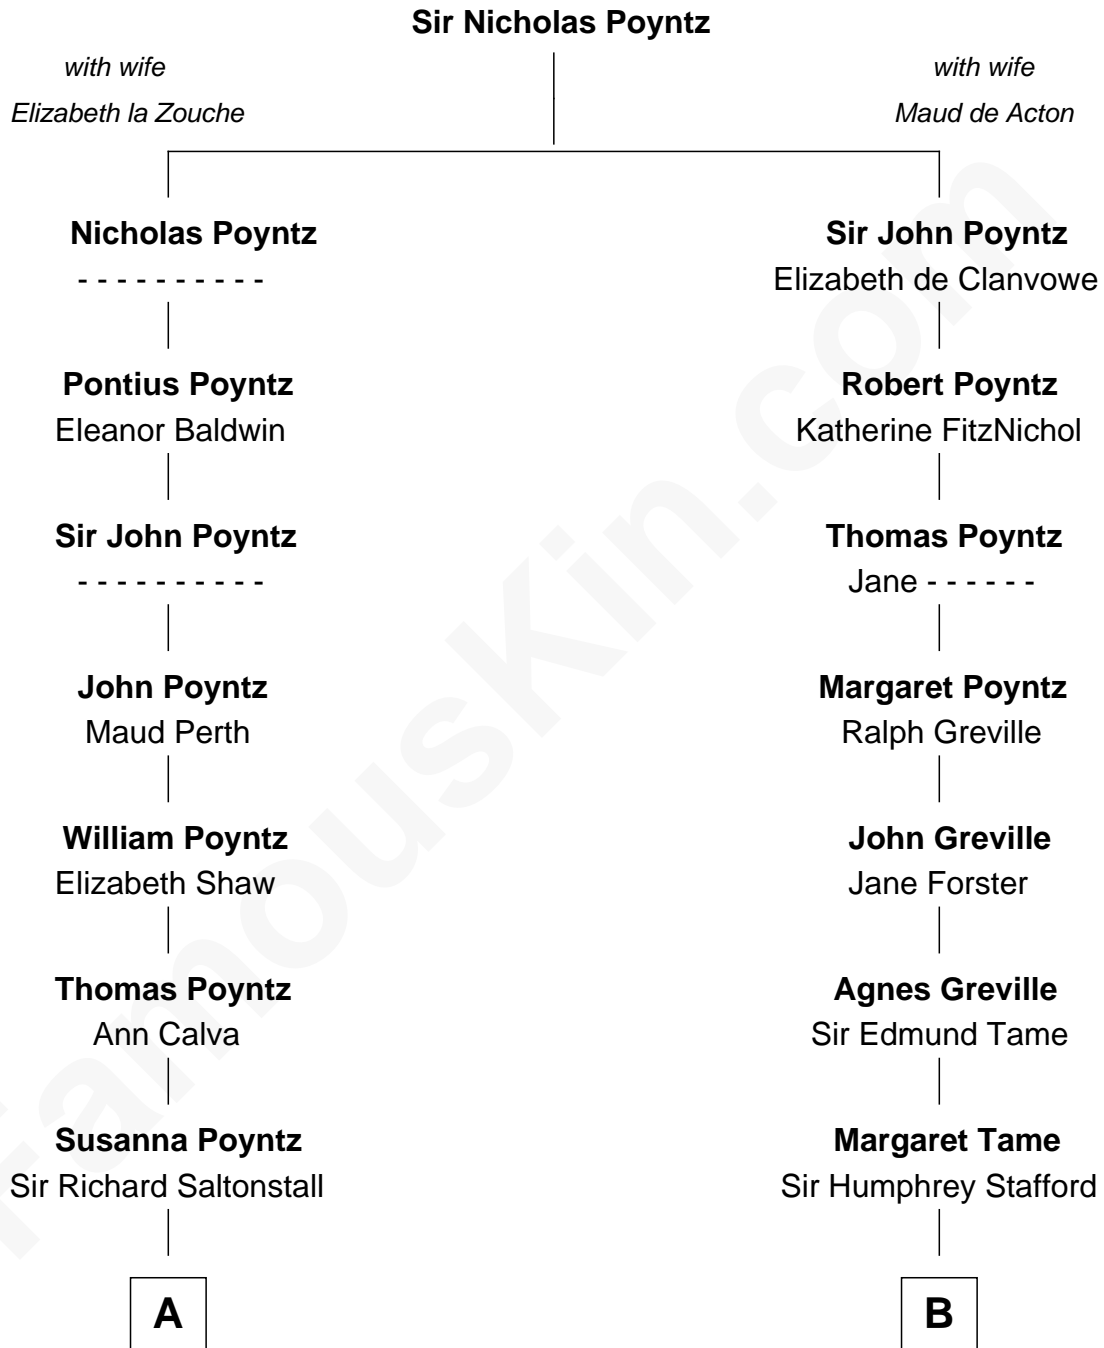

FamousKin.com
Relationship Chart of
Sarah Ferguson
Duchess of York

14th cousin 7 times removed of

Robert Townsend

Member of the Culper Spy Ring during the American Revolution

C

Louisa Jane Hamilton

William Henry Walter Montagu-Douglas-Scott

Herbert Andrew Montagu-Douglas-Scott

Marie Josephine Edwards

Marian Louisa Montagu-Douglas-Scott

Andrew Henry Ferguson

Ronald Ivor Ferguson

Susan Mary Wright

Sarah Ferguson

Duchess of York