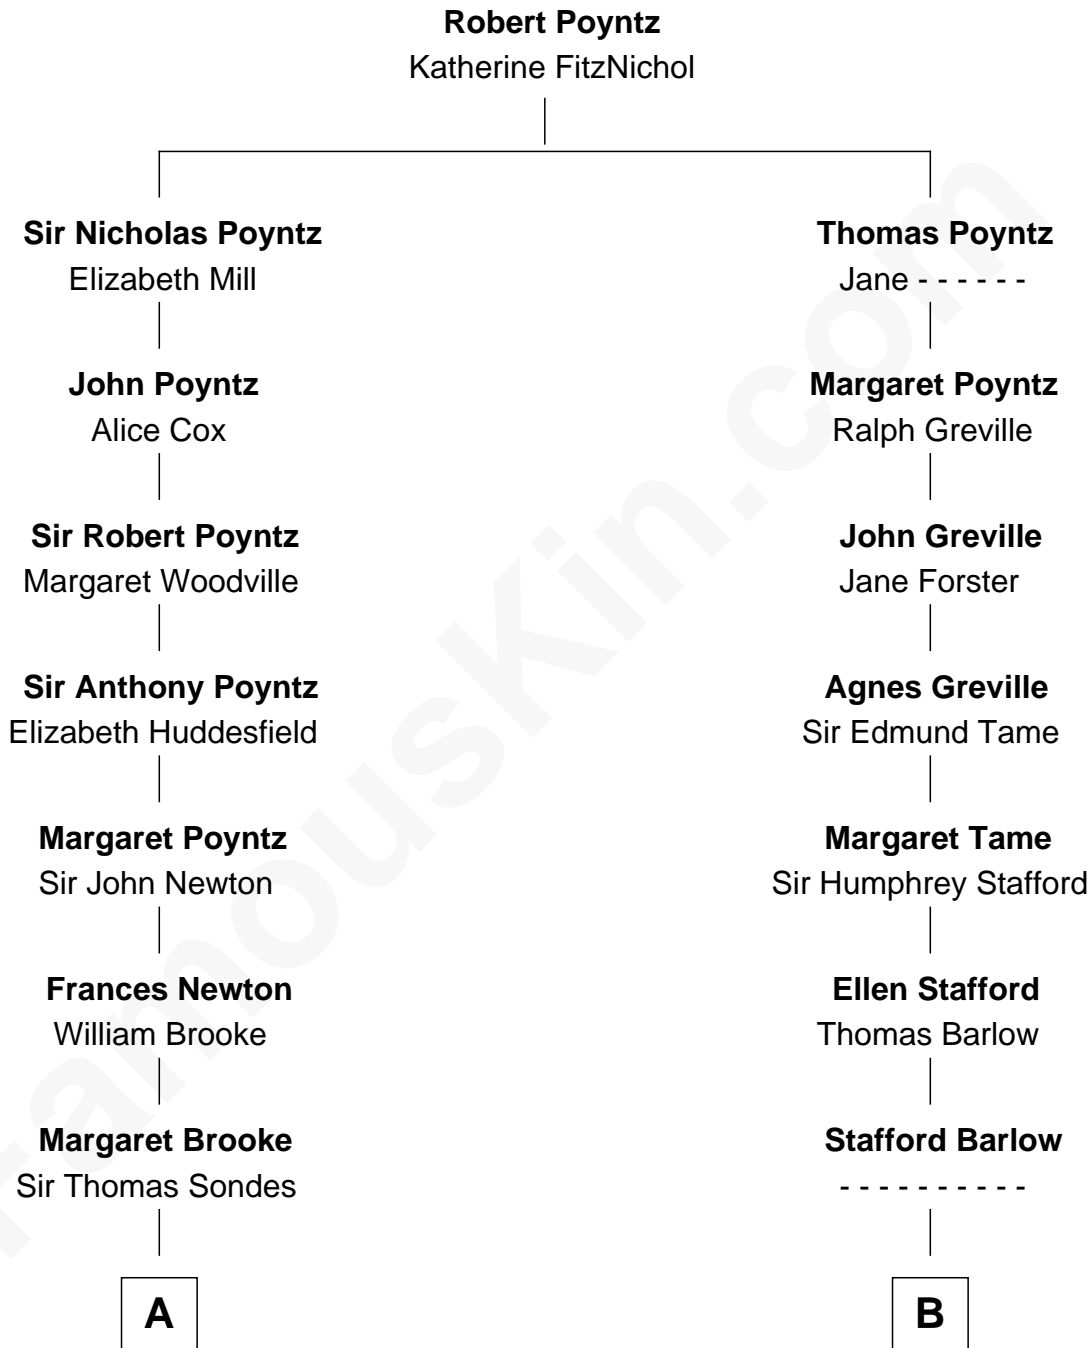

# FamousKin.com Relationship Chart of

**Sarah Ferguson**

*Duchess of York*

12th cousin 8 times removed of

**Robert Townsend**

*Member of the Culper Spy Ring during the American Revolution*

**A**

**Frances Sondes**  
Sir John Leveson

**Frances Leveson**  
Sir Thomas Gower

**Sir William Leveson-Gower**  
Jane Granville

**John Leveson-Gower**  
Catherine Manners

**John Leveson-Gower**  
Evelyn Pierrepont

**Gertrude Leveson-Gower**  
John Russell