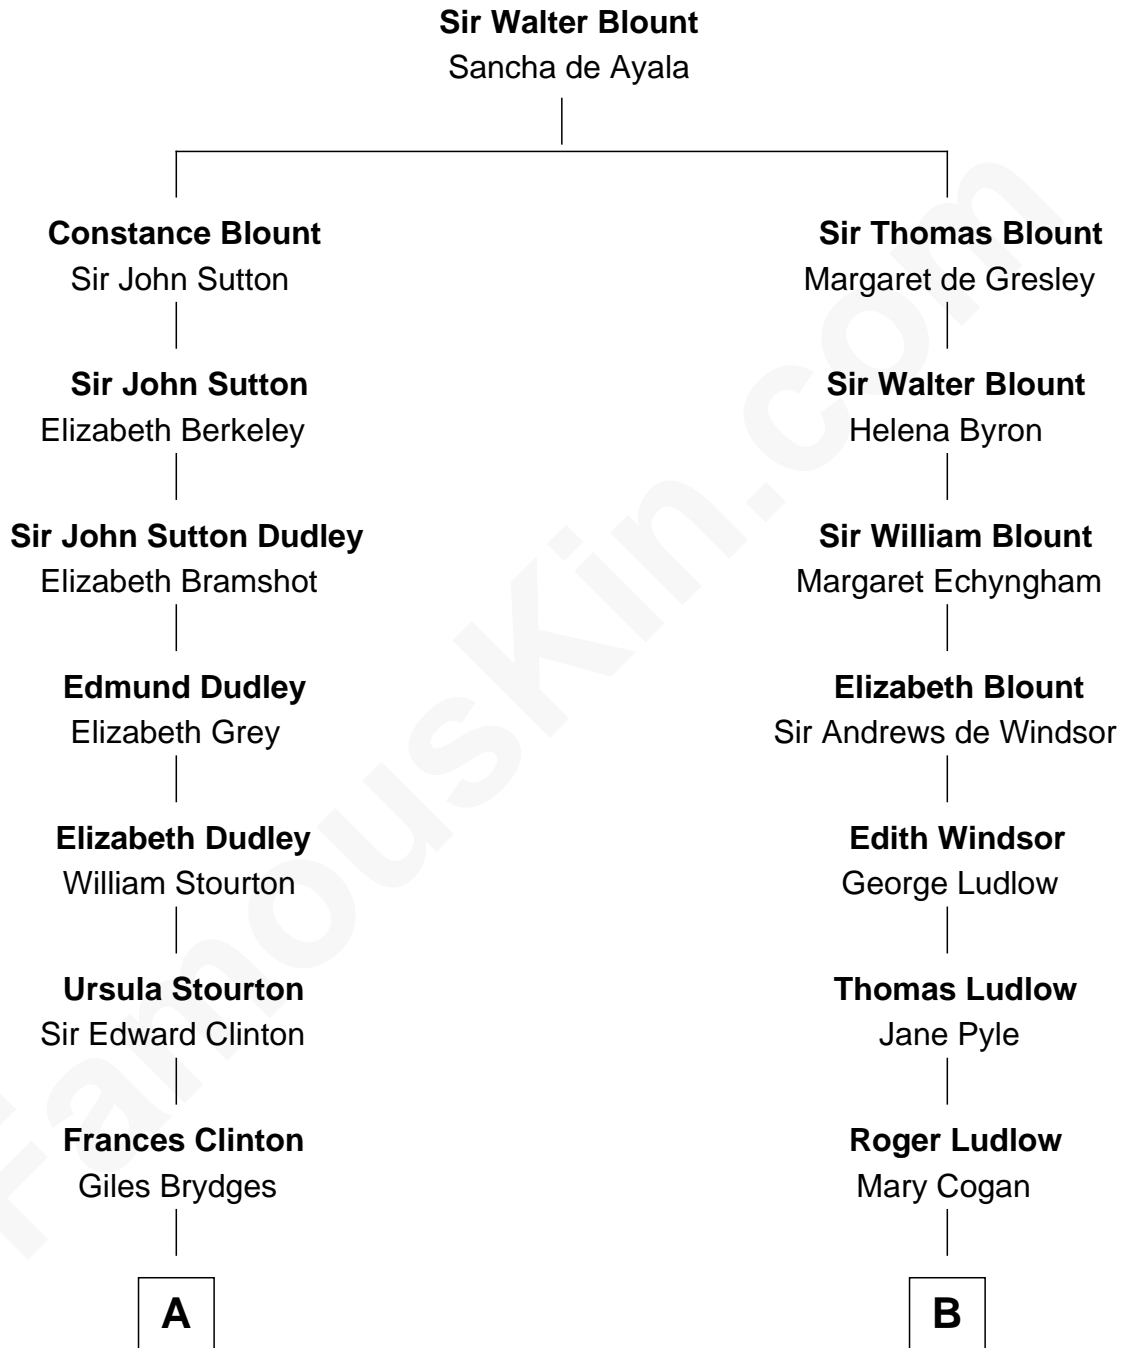

FamousKin.com Relationship Chart of

Sarah Ferguson

Duchess of York

10th cousin 9 times removed of

Caleb Brewster

Member of the Culper Spy Ring during the American Revolution

A

Catherine Brydges

Francis Russell

Sir William Russell

Anne Carr

William Russell

Rachel Wriothesley

Sir Wriothesley Russell

Elizabeth Howland

John Russell