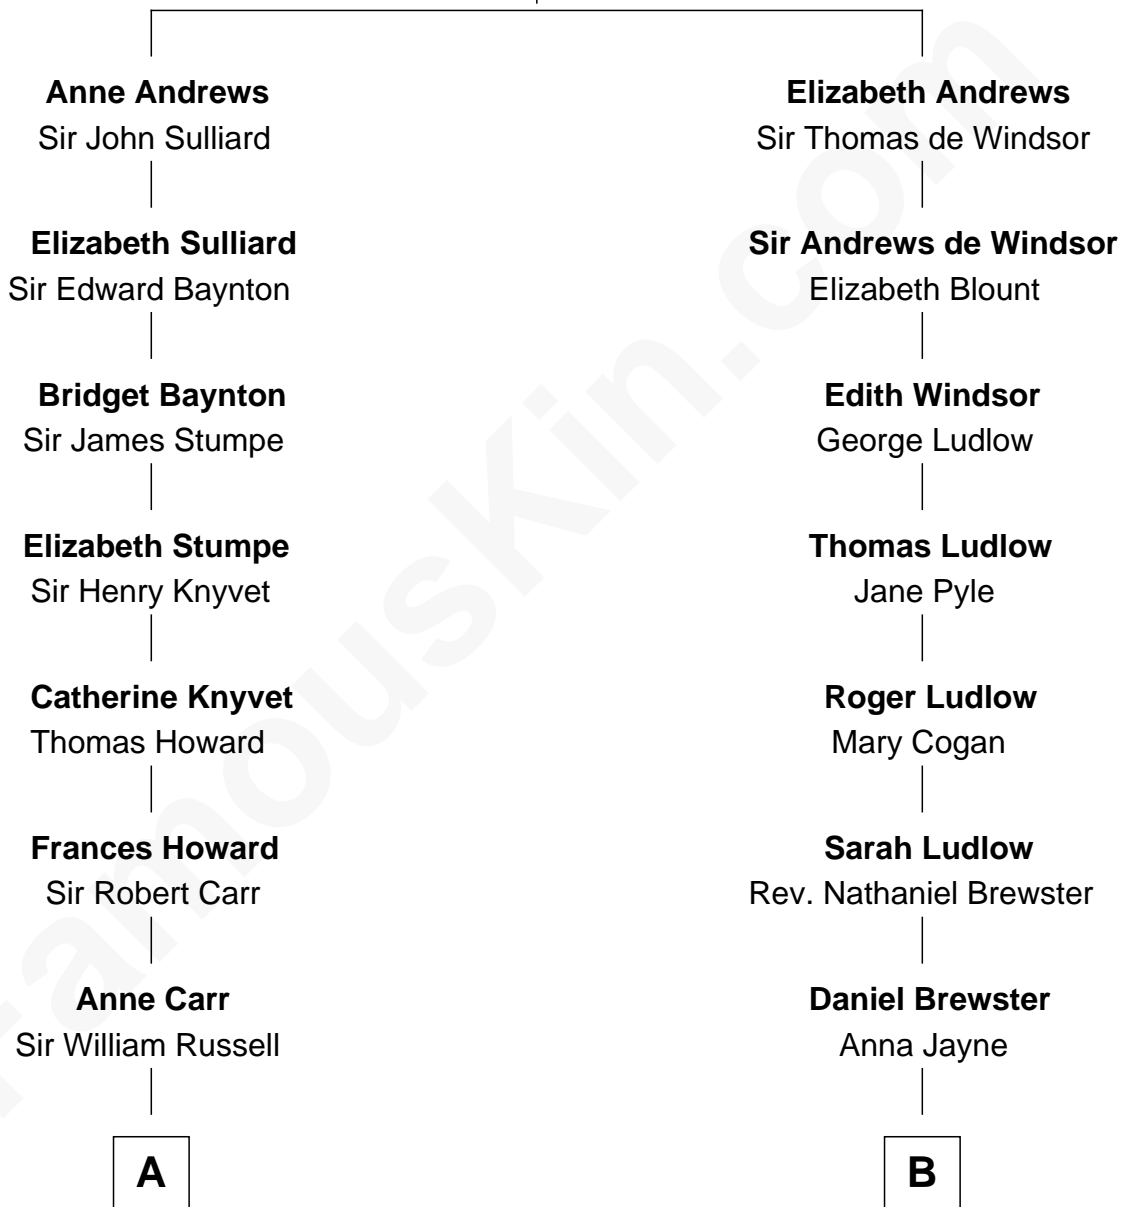

# FamousKin.com Relationship Chart of

**Sarah Ferguson**

*Duchess of York*

8th cousin 9 times removed of

**Caleb Brewster**

*Member of the Culper Spy Ring during the American Revolution*

**John Andrews**  
Elizabeth Stratton

**A**

**William Russell**  
Rachel Wriothesley

**Sir Wriothesley Russell**  
Elizabeth Howland

**John Russell**  
Gertrude Leveson-Gower

**Francis Russell**  
Elizabeth Keppel

**Sir John Russell**  
Georgiana Gordon

**Louisa Jane Russell**  
James Hamilton

**Louisa Jane Hamilton**  
William Henry Walter Montagu-Douglas-Scott

**Herbert Andrew Montagu-Douglas-Scott**  
Marie Josephine Edwards

**Marian Louisa Montagu-Douglas-Scott**  
Andrew Henry Ferguson