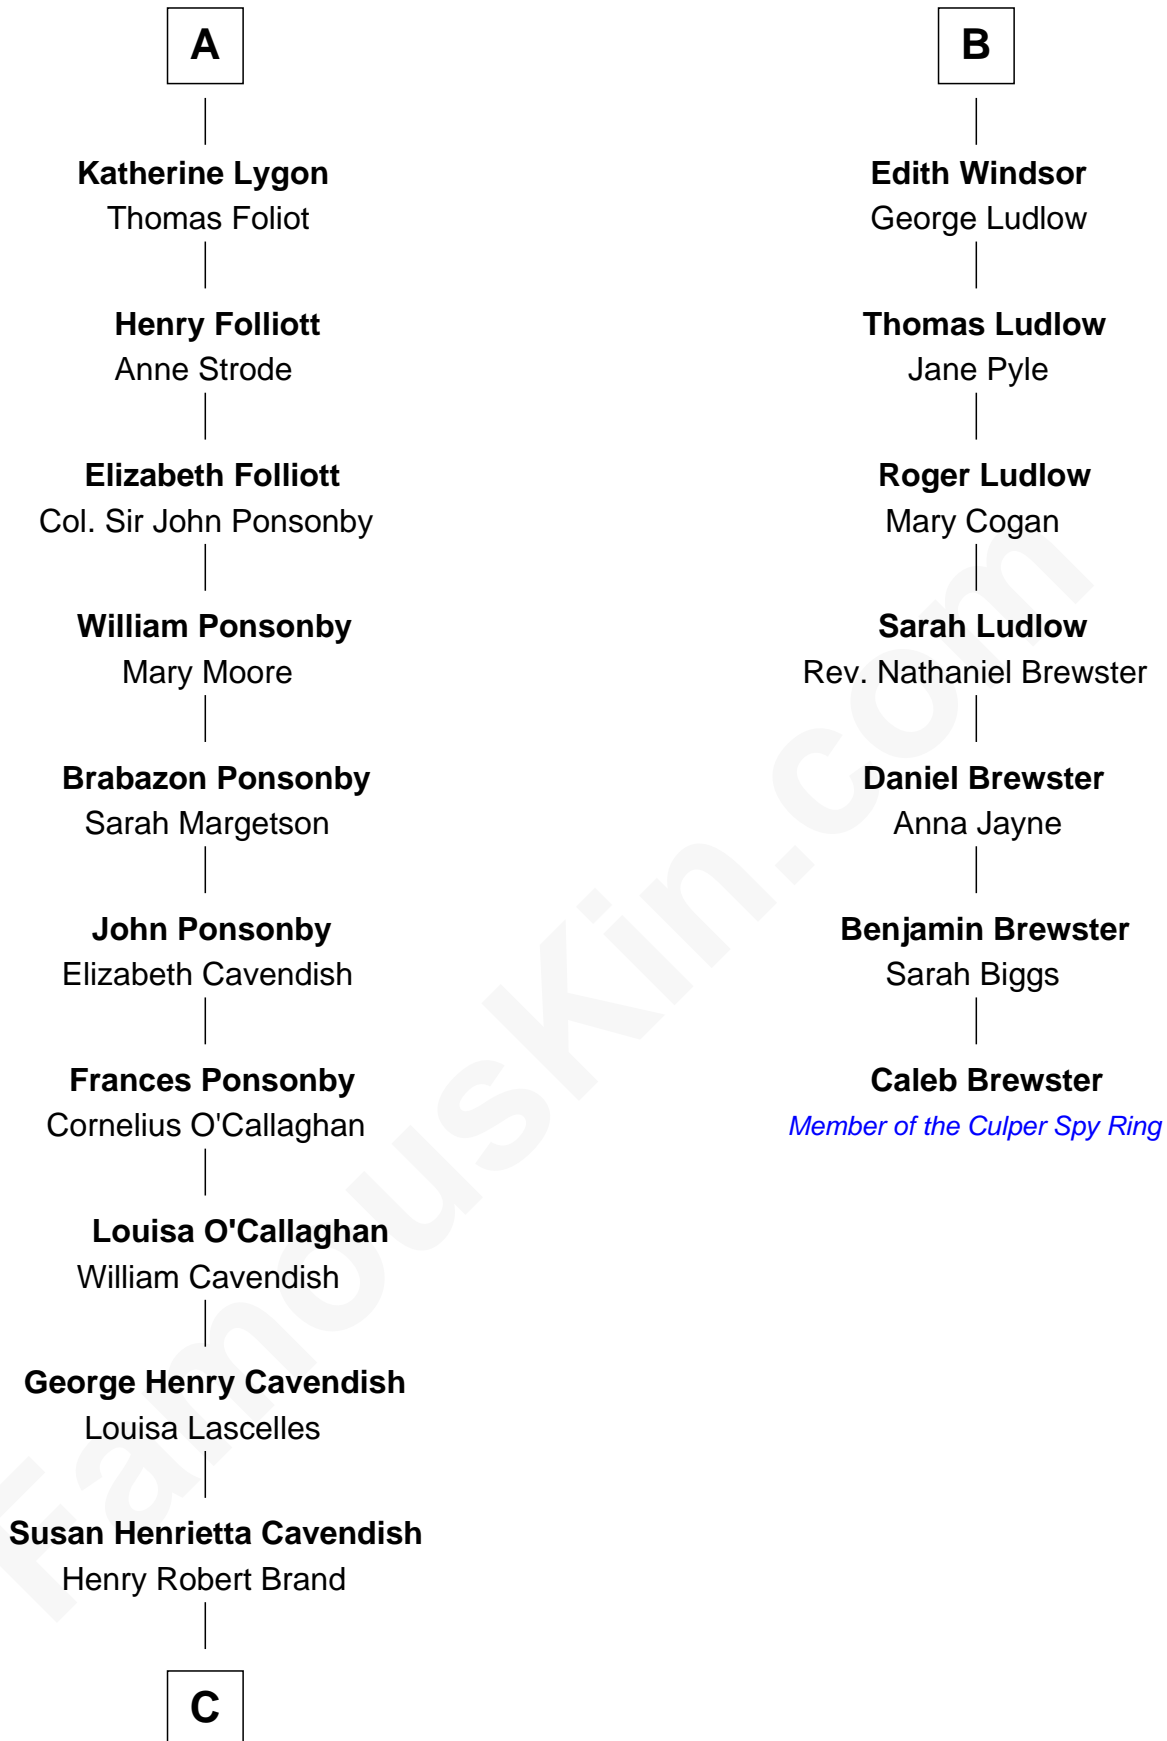

FamousKin.com Relationship Chart of

Sarah Ferguson

Duchess of York

13th cousin 7 times removed of

Caleb Brewster

Member of the Culper Spy Ring during the American Revolution

Humphrey de Bohun

Elizabeth Plantagenet

Sir William de Bohun
Elizabeth de Badlesmere

Elizabeth de Bohun
Sir Richard Fitzalan

Elizabeth Fitzalan
Sir Thomas Mowbray

Isabel Mowbray
Sir James Berkeley

Maurice Berkeley
Isabel Mead

Anne Berkeley
Sir William Dennis

Eleanor Dennis
William Lygon

A

Margaret de Bohun
Sir Hugh de Courtnay

Elizabeth de Courtnay
Sir Andrew Luttrell

Sir Hugh Luttrell
Catherine de Beaumont

Elizabeth Luttrell
John Stratton

Elizabeth Stratton
John Andrews

Elizabeth Andrews
Sir Thomas de Windsor

Sir Andrews de Windsor
Elizabeth Blount

B

C

—
Margaret Brand

Algernon Francis Holford Ferguson

—
Andrew Henry Ferguson

Marian Louisa Montagu-Douglas-Scott