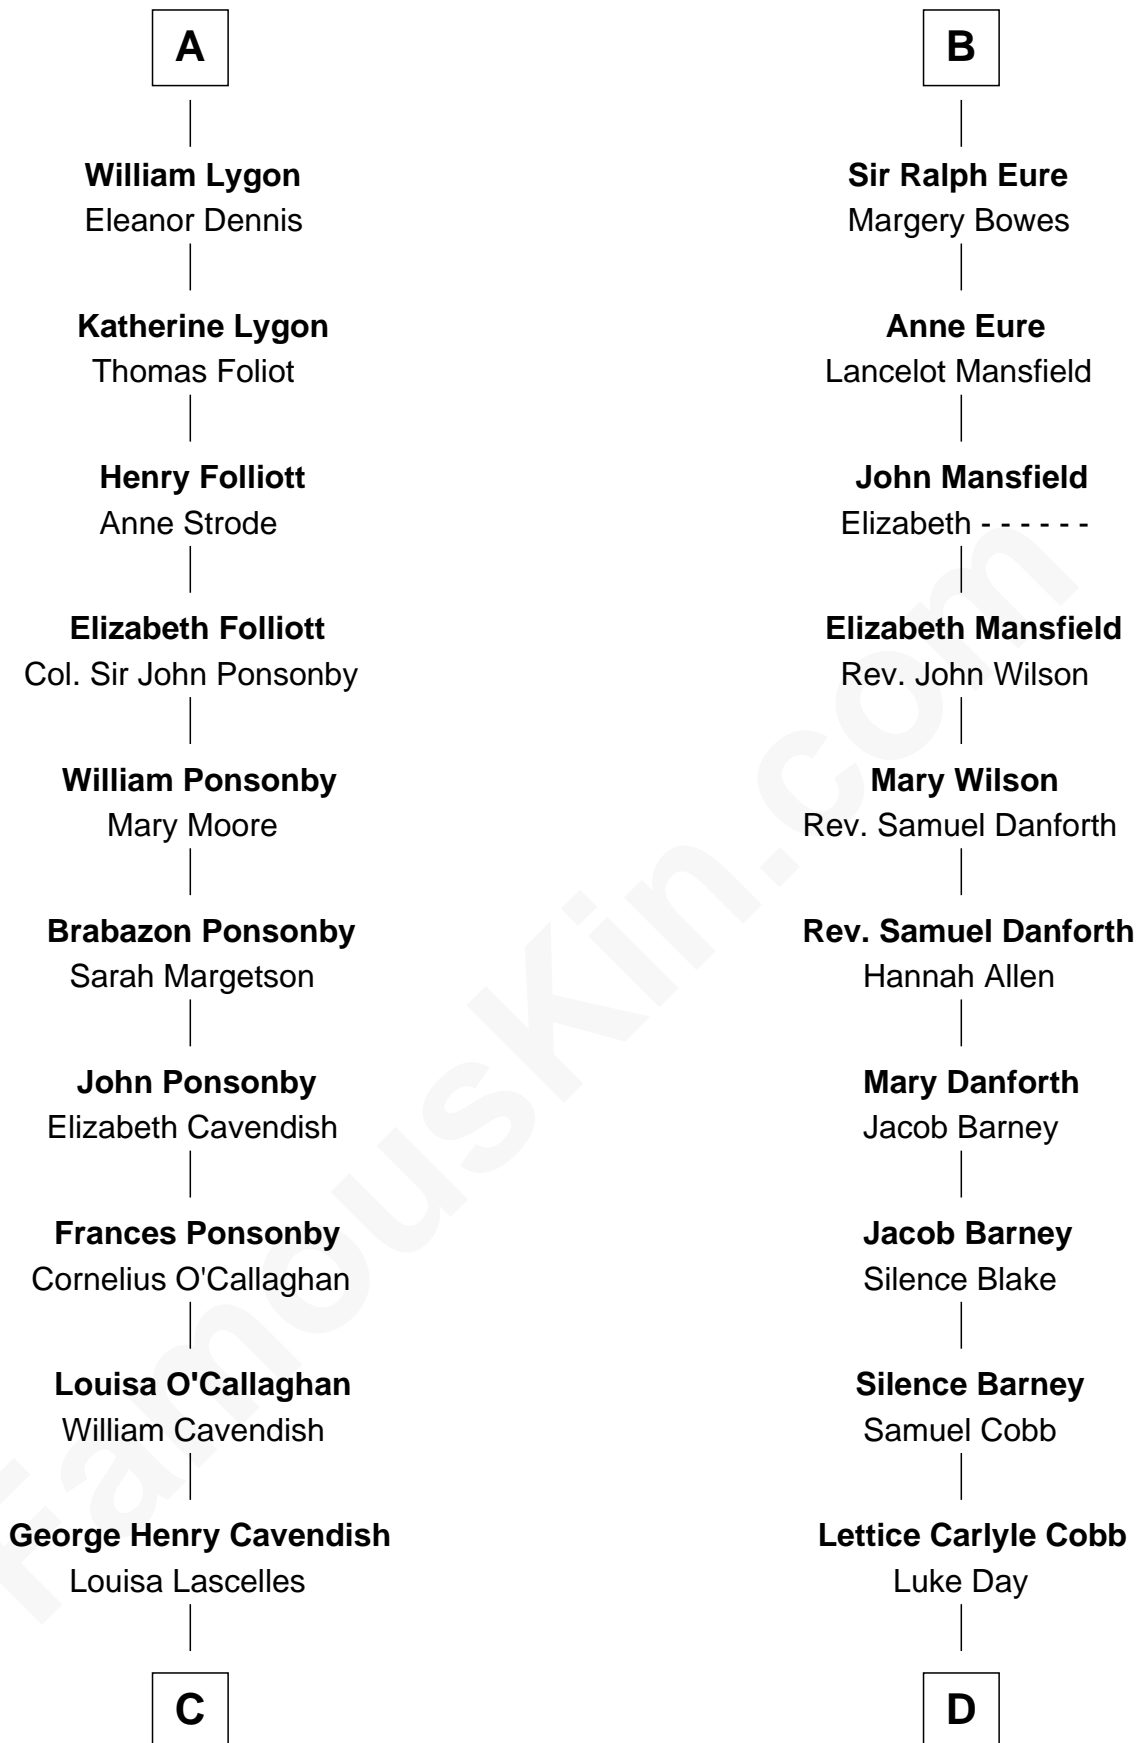

FamousKin.com Relationship Chart of

Sarah Ferguson

Duchess of York

20th cousin 1 time removed of

Sandra Day O'Connor

First Female U.S. Supreme Court Justice

C

Susan Henrietta Cavendish

Henry Robert Brand

Margaret Brand

Algernon Francis Holford Ferguson

Andrew Henry Ferguson

Marian Louisa Montagu-Douglas-Scott

Ronald Ivor Ferguson

Susan Mary Wright

Sarah Ferguson