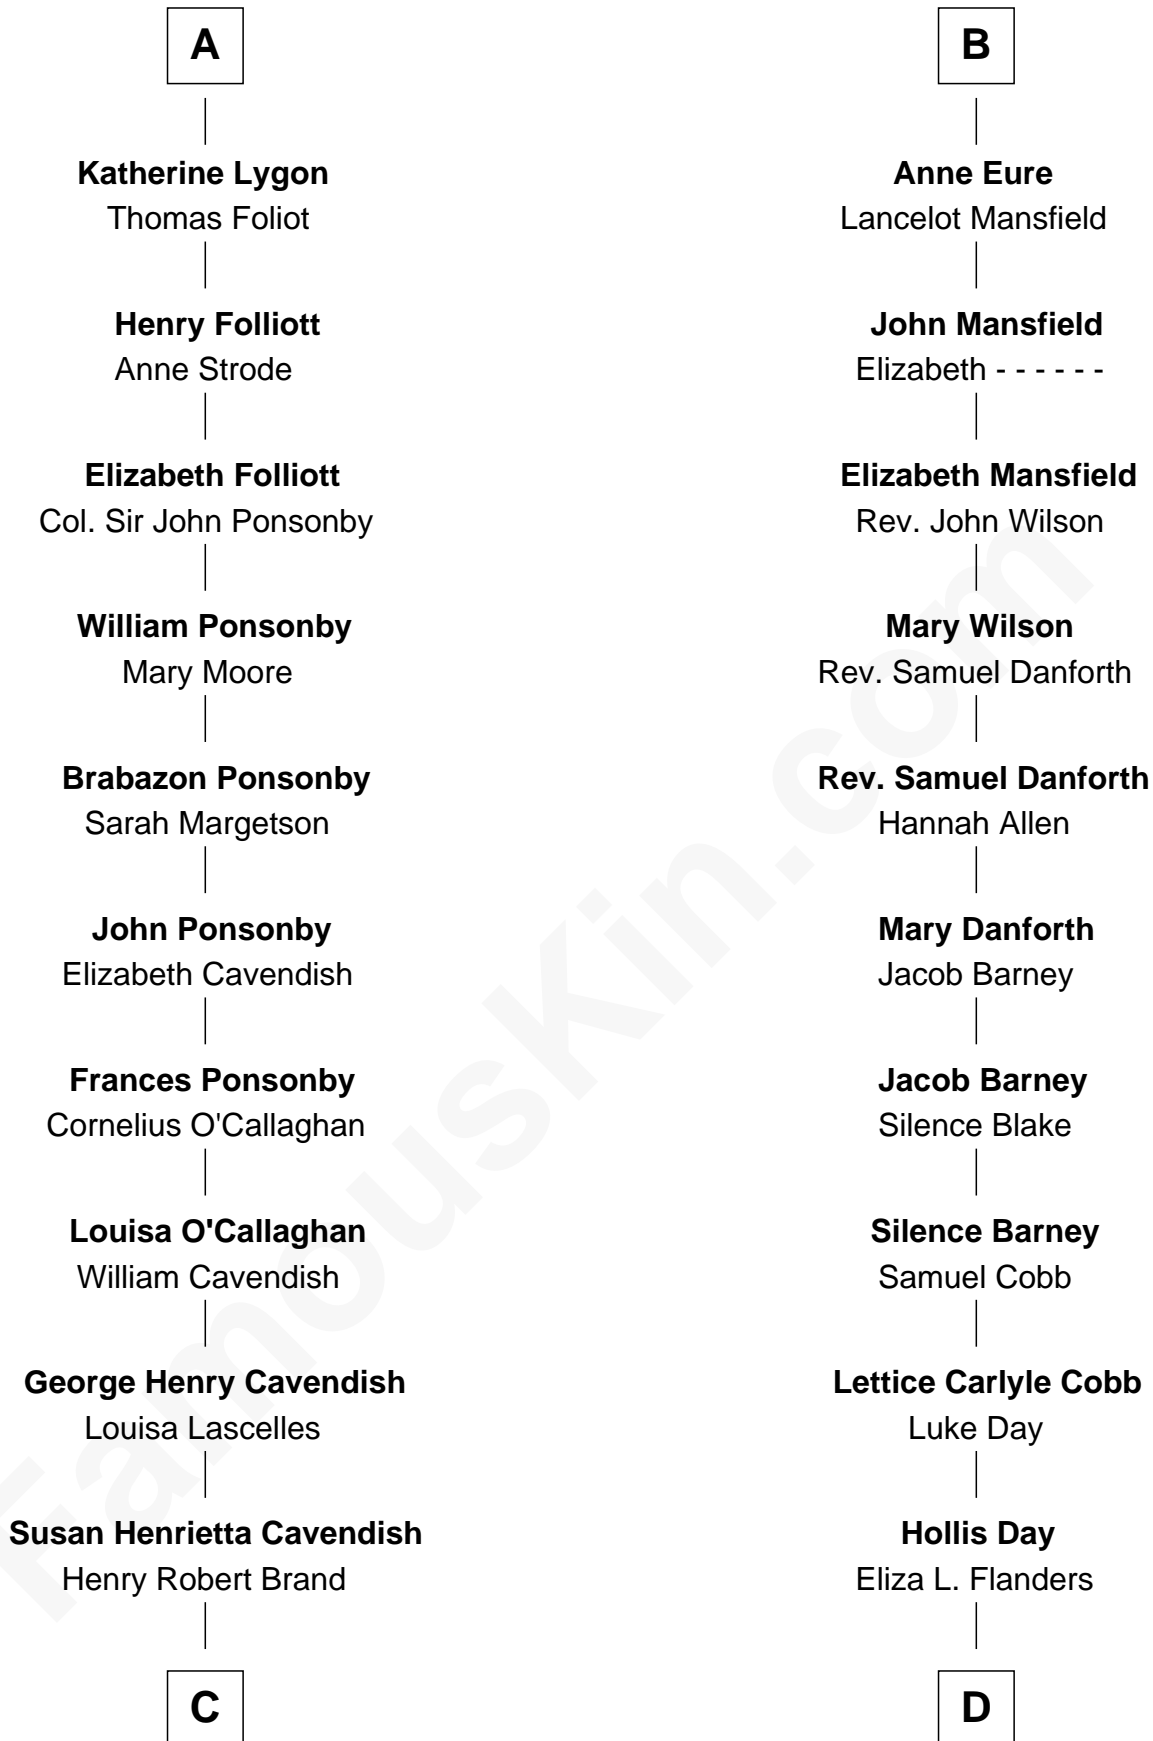

# FamousKin.com Relationship Chart of

**Sarah Ferguson**

*Duchess of York*

19th cousin 1 time removed of

**Sandra Day O'Connor**

*First Female U.S. Supreme Court Justice*

**Edmund Fitzalan**

Alice de Warenne

**C**

**Margaret Brand**  
Algernon Francis Holford Ferguson

**Andrew Henry Ferguson**  
Marian Louisa Montagu-Douglas-Scott

**Ronald Ivor Ferguson**  
Susan Mary Wright

**Sarah Ferguson**  
*Duchess of York*

**D**

**Henry Clay Day**  
Alice Edith Hilton

**Henry R. Day**  
Ada Mae Wilkey

**Sandra Day O'Connor**  
*U.S. Supreme Court Justice*