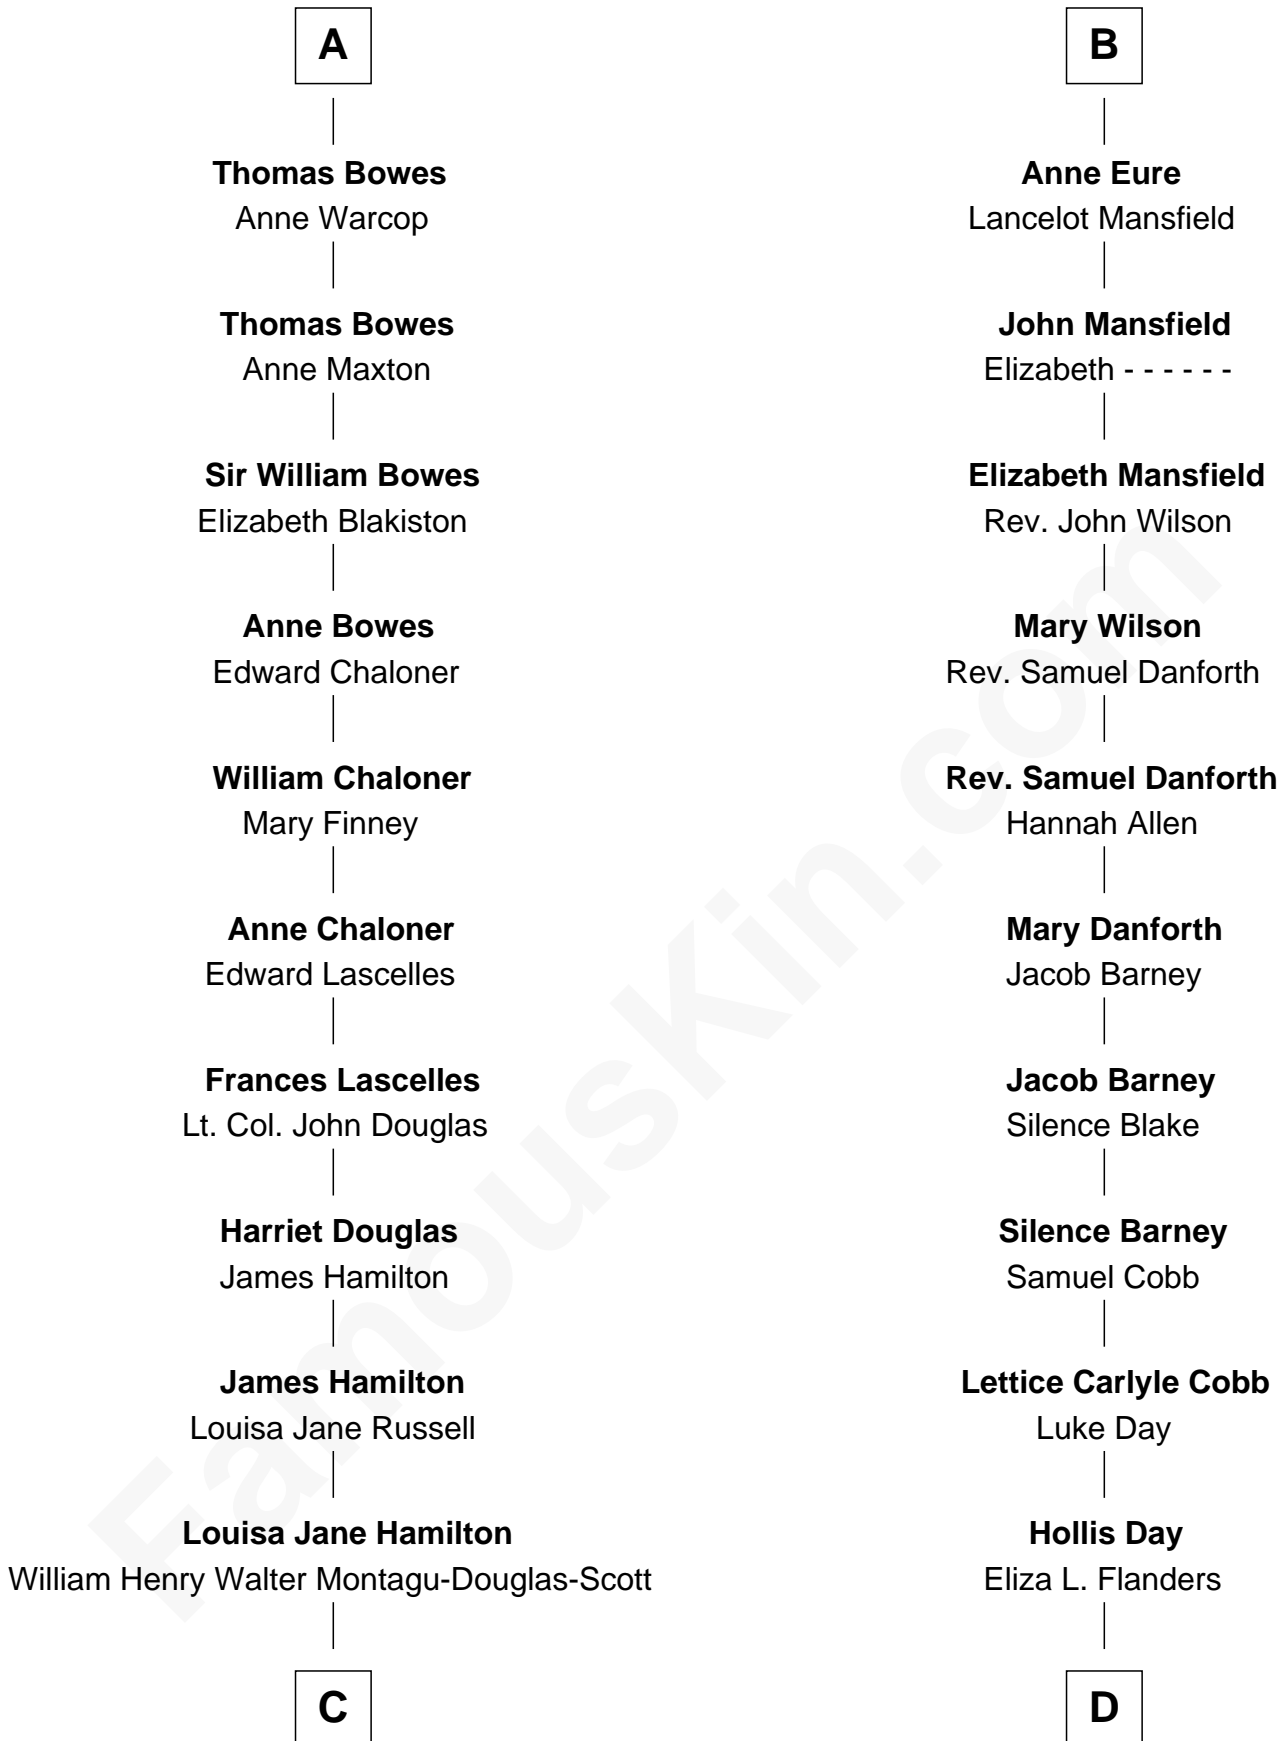

# FamousKin.com Relationship Chart of

**Sarah Ferguson**

*Duchess of York*

19th cousin 1 time removed of

**Sandra Day O'Connor**

*First Female U.S. Supreme Court Justice*

**Sir John Grey**

Avice Marmion

**Sir Robert Grey**  
Lora de St. Quintin

**Elizabeth Grey**  
Henry FitzHugh

**Sir William FitzHugh**  
Margery Willoughby

**Maud FitzHugh**  
Sir William Bowes

**Sir Ralph Bowes**  
Margery Conyers

**Richard Bowes**  
Elizabeth Aske

**Sir George Bowes**  
Jane Talbot

**A**

**Sir Robert Grey**  
Lora de St. Quintin

**Elizabeth Grey**  
Henry FitzHugh

**Sir William FitzHugh**  
Margery Willoughby

**Maud FitzHugh**  
Sir William Bowes

**Sir Ralph Bowes**  
Margery Conyers

**Sir Ralph Bowes**  
Elizabeth Clifford

**Margery Bowes**  
Sir Ralph Eure

**B**

**C**

**Herbert Andrew Montagu-Douglas-Scott**

Marie Josephine Edwards

**Marian Louisa Montagu-Douglas-Scott**

Andrew Henry Ferguson