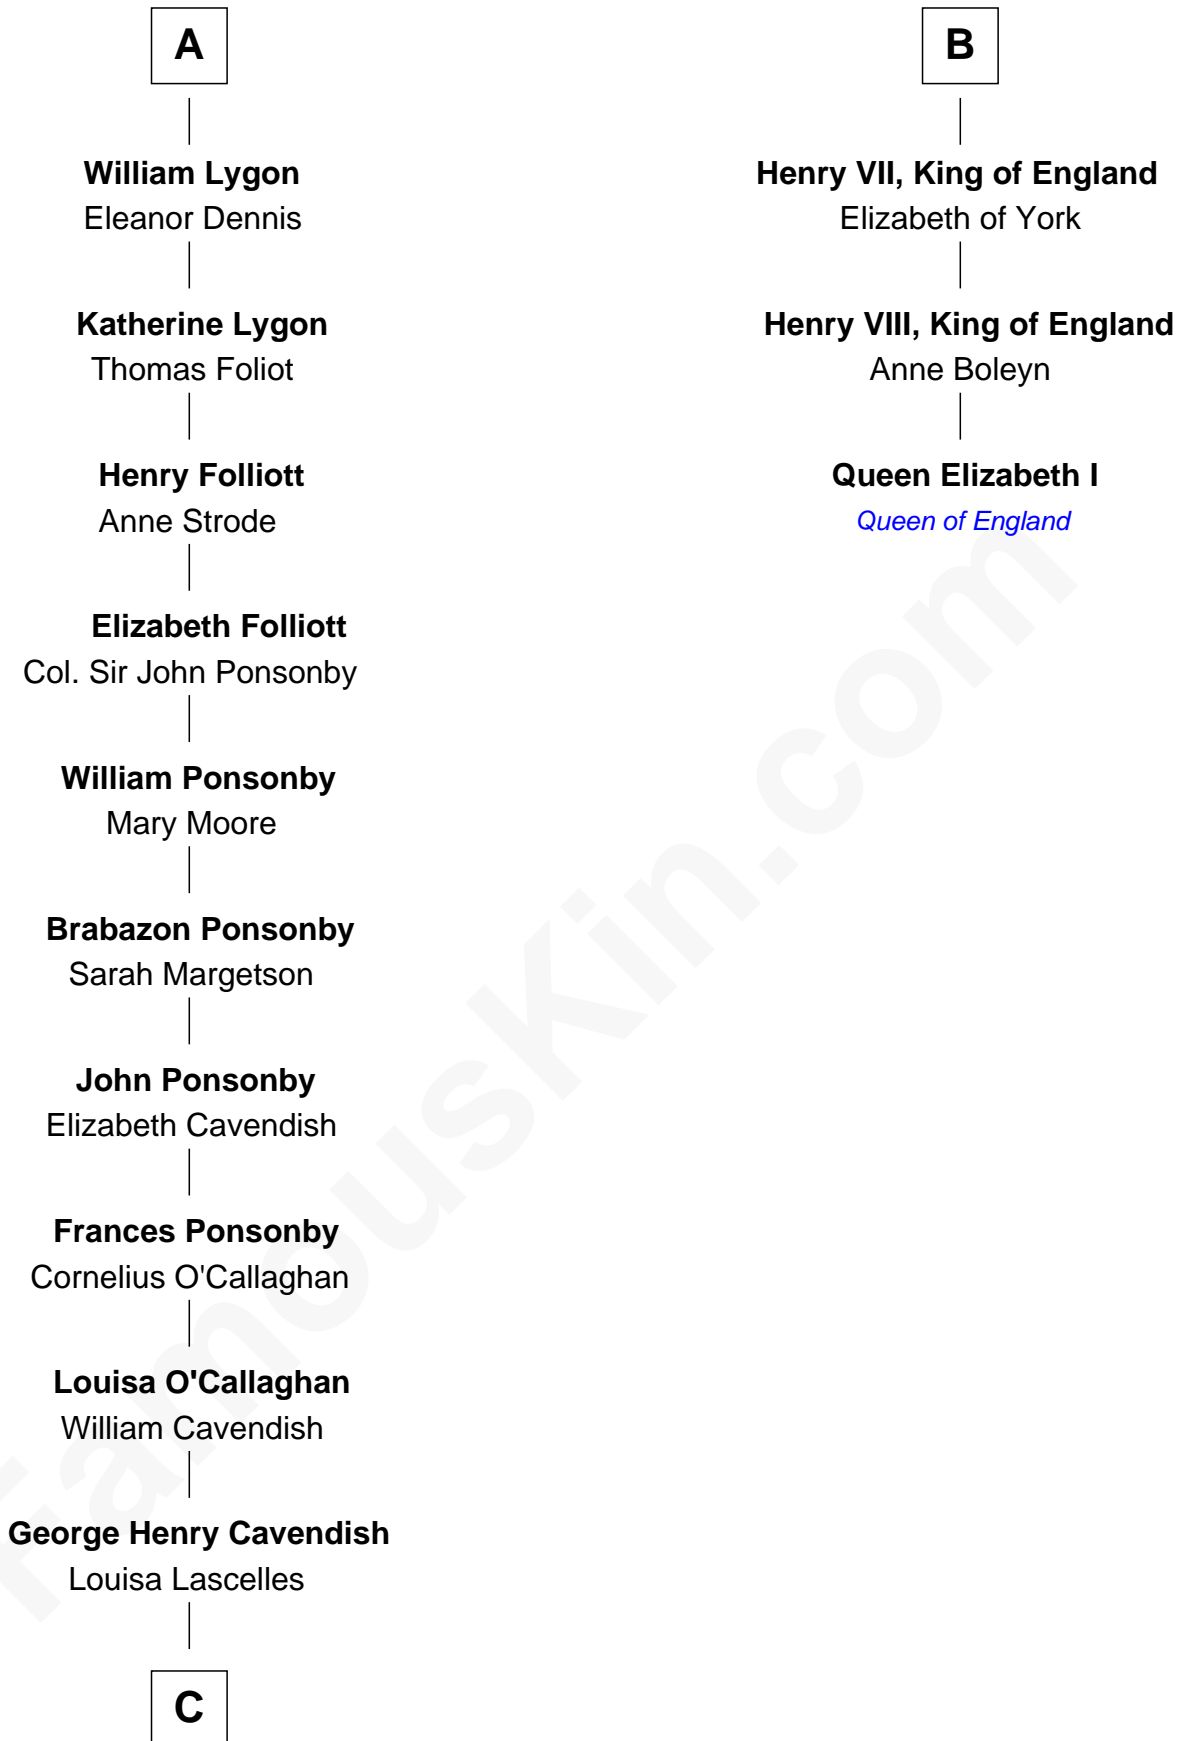

# FamousKin.com Relationship Chart of

**Sarah Ferguson**

*Duchess of York*

9th cousin 12 times removed of

**Queen Elizabeth I**

*Queen of England*

**Sir Walter de Beauchamp**

Alice de Tony

Edith Stourton

**Margaret Beauchamp**

John Beaufort

**Margaret Beaufort**

Edmund Tudor

**B**

**C**

—  
**Susan Henrietta Cavendish**

Henry Robert Brand

—  
**Margaret Brand**

Algernon Francis Holford Ferguson

—  
**Andrew Henry Ferguson**

Marian Louisa Montagu-Douglas-Scott

—  
**Ronald Ivor Ferguson**

Susan Mary Wright

—  
**Sarah Ferguson**