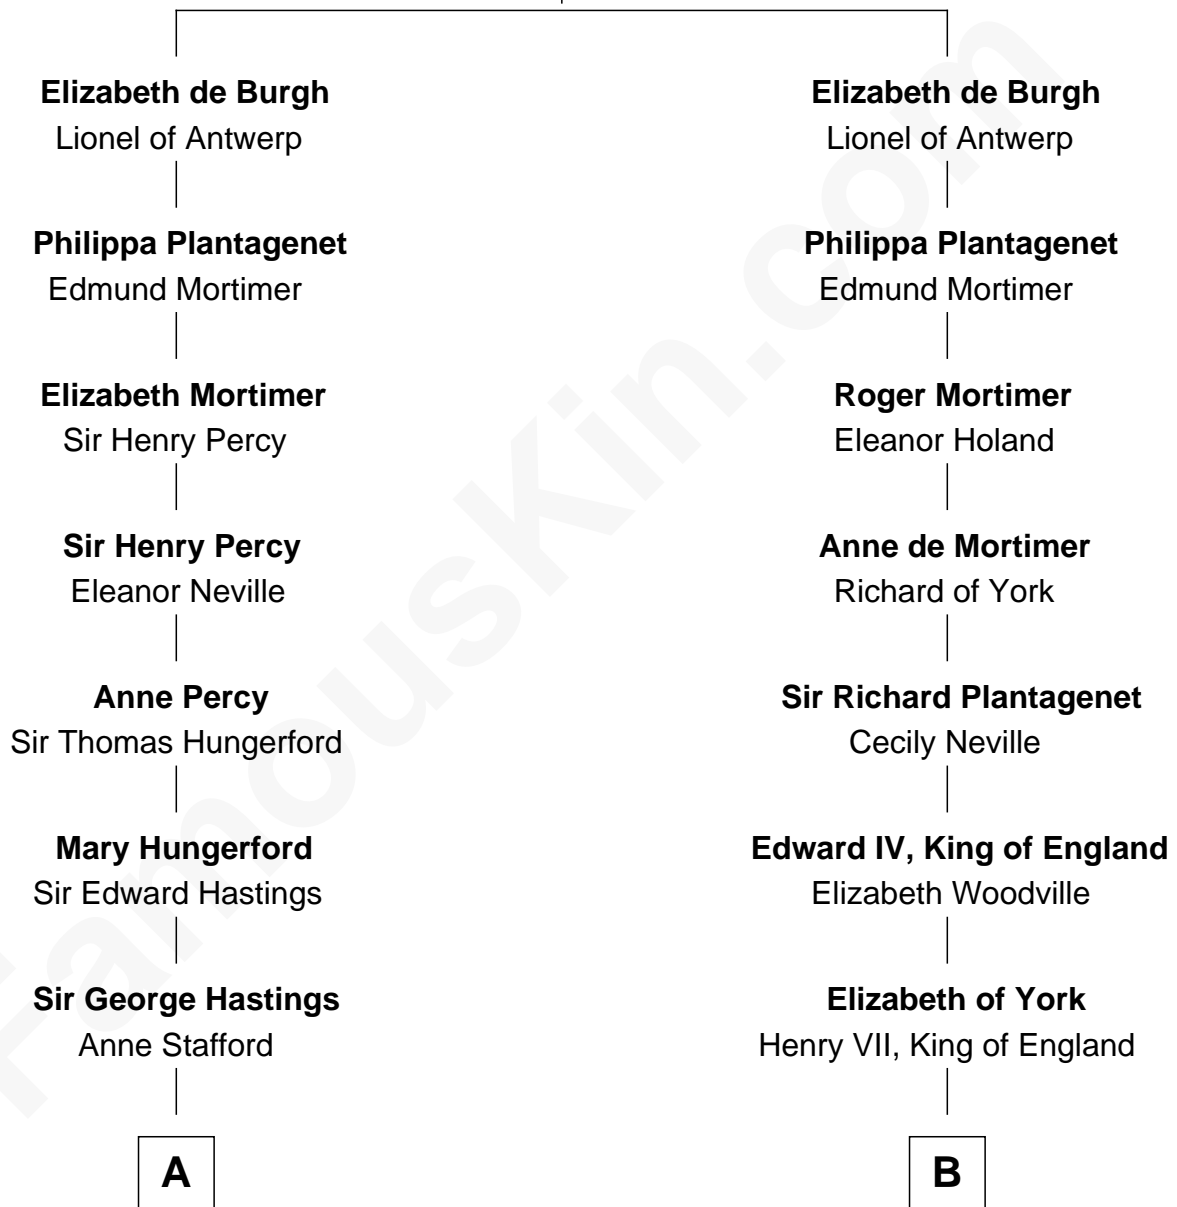

# FamousKin.com Relationship Chart of

**Sarah Ferguson**

*Duchess of York*

8th cousin 13 times removed of

**Queen Elizabeth I**

*Queen of England*

**William de Burgh**  
Maude of Lancaster

**C**

—  
**Louisa Jane Hamilton**

William Henry Walter Montagu-Douglas-Scott

—  
**Herbert Andrew Montagu-Douglas-Scott**

Marie Josephine Edwards

—  
**Marian Louisa Montagu-Douglas-Scott**

Andrew Henry Ferguson

—  
**Ronald Ivor Ferguson**

Susan Mary Wright

—  
**Sarah Ferguson**

*Duchess of York*