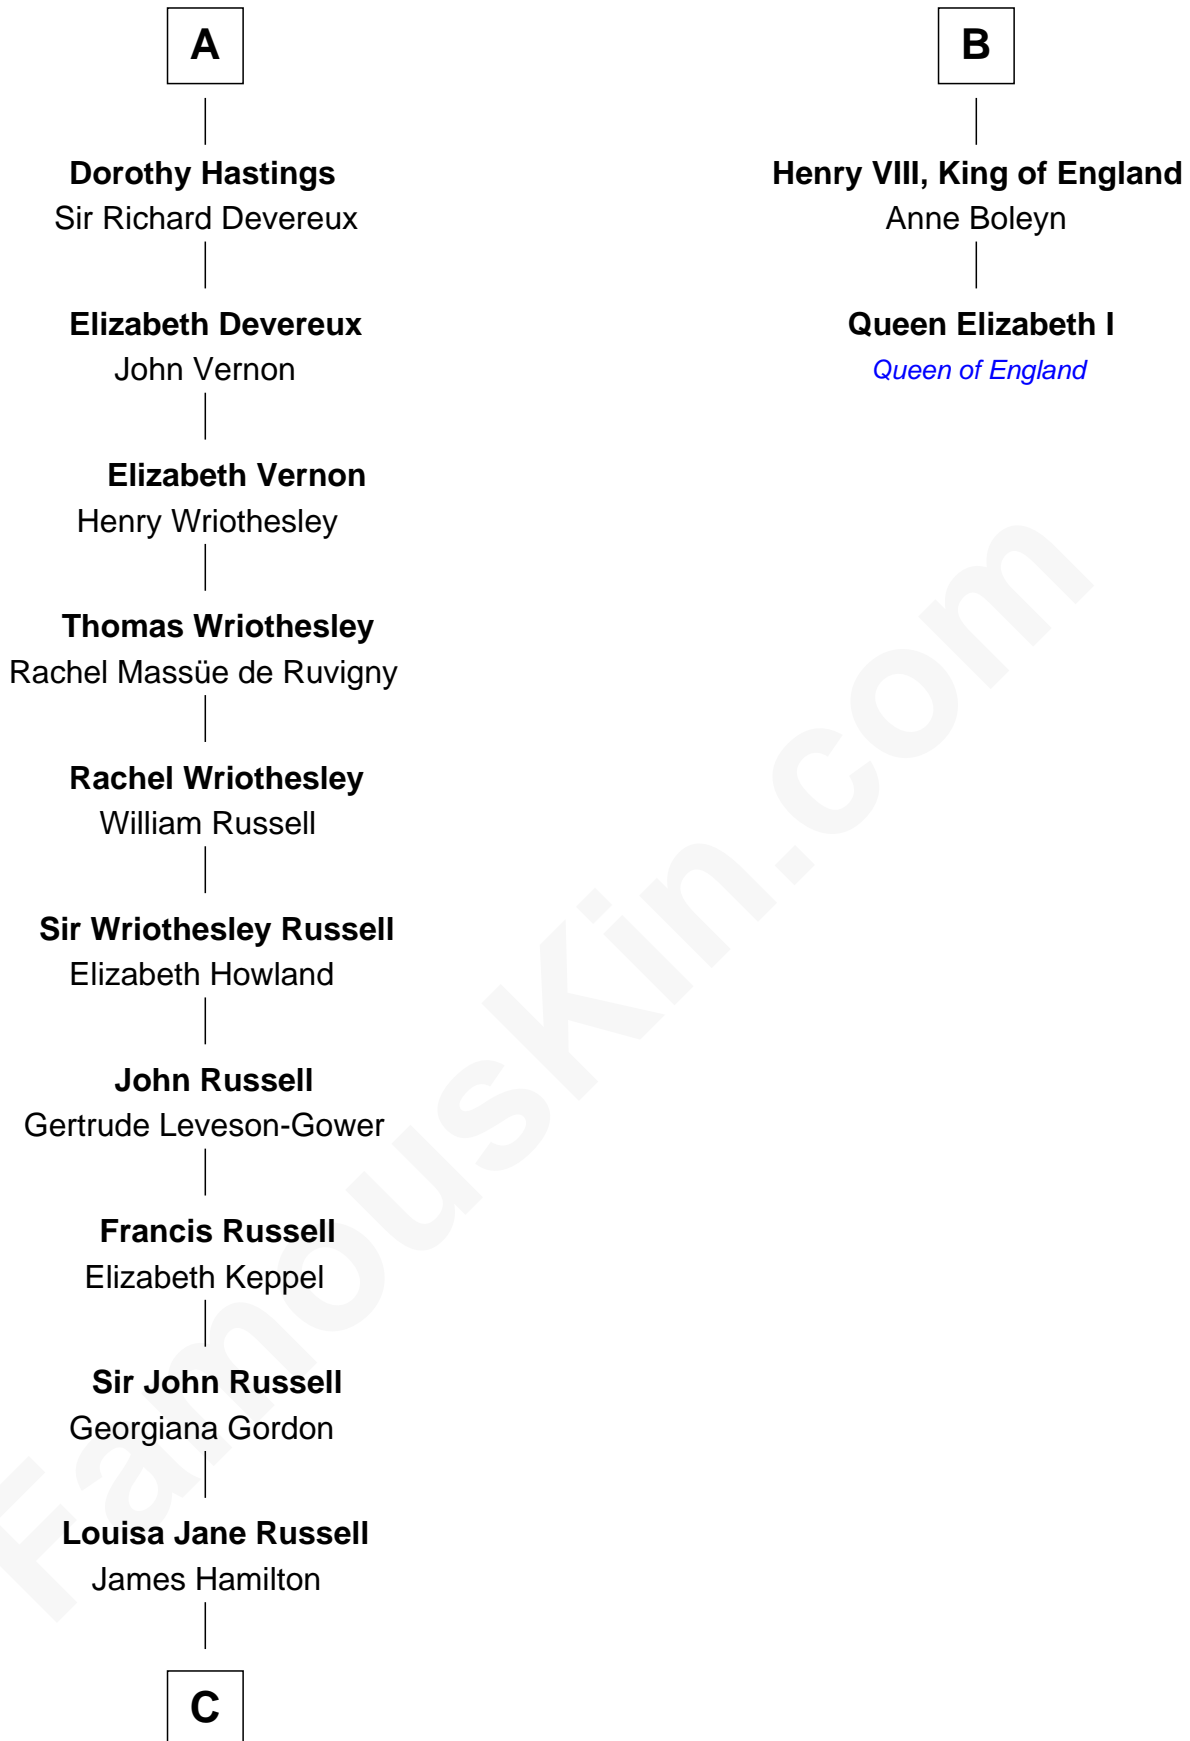

# FamousKin.com Relationship Chart of

**Sarah Ferguson**

*Duchess of York*

8th cousin 13 times removed of

**Queen Elizabeth I**

*Queen of England*

**William de Burgh**  
Maude of Lancaster

**C**

—  
**Louisa Jane Hamilton**

William Henry Walter Montagu-Douglas-Scott

—  
**Herbert Andrew Montagu-Douglas-Scott**

Marie Josephine Edwards

—  
**Marian Louisa Montagu-Douglas-Scott**

Andrew Henry Ferguson

—  
**Ronald Ivor Ferguson**

Susan Mary Wright

—  
**Sarah Ferguson**

*Duchess of York*