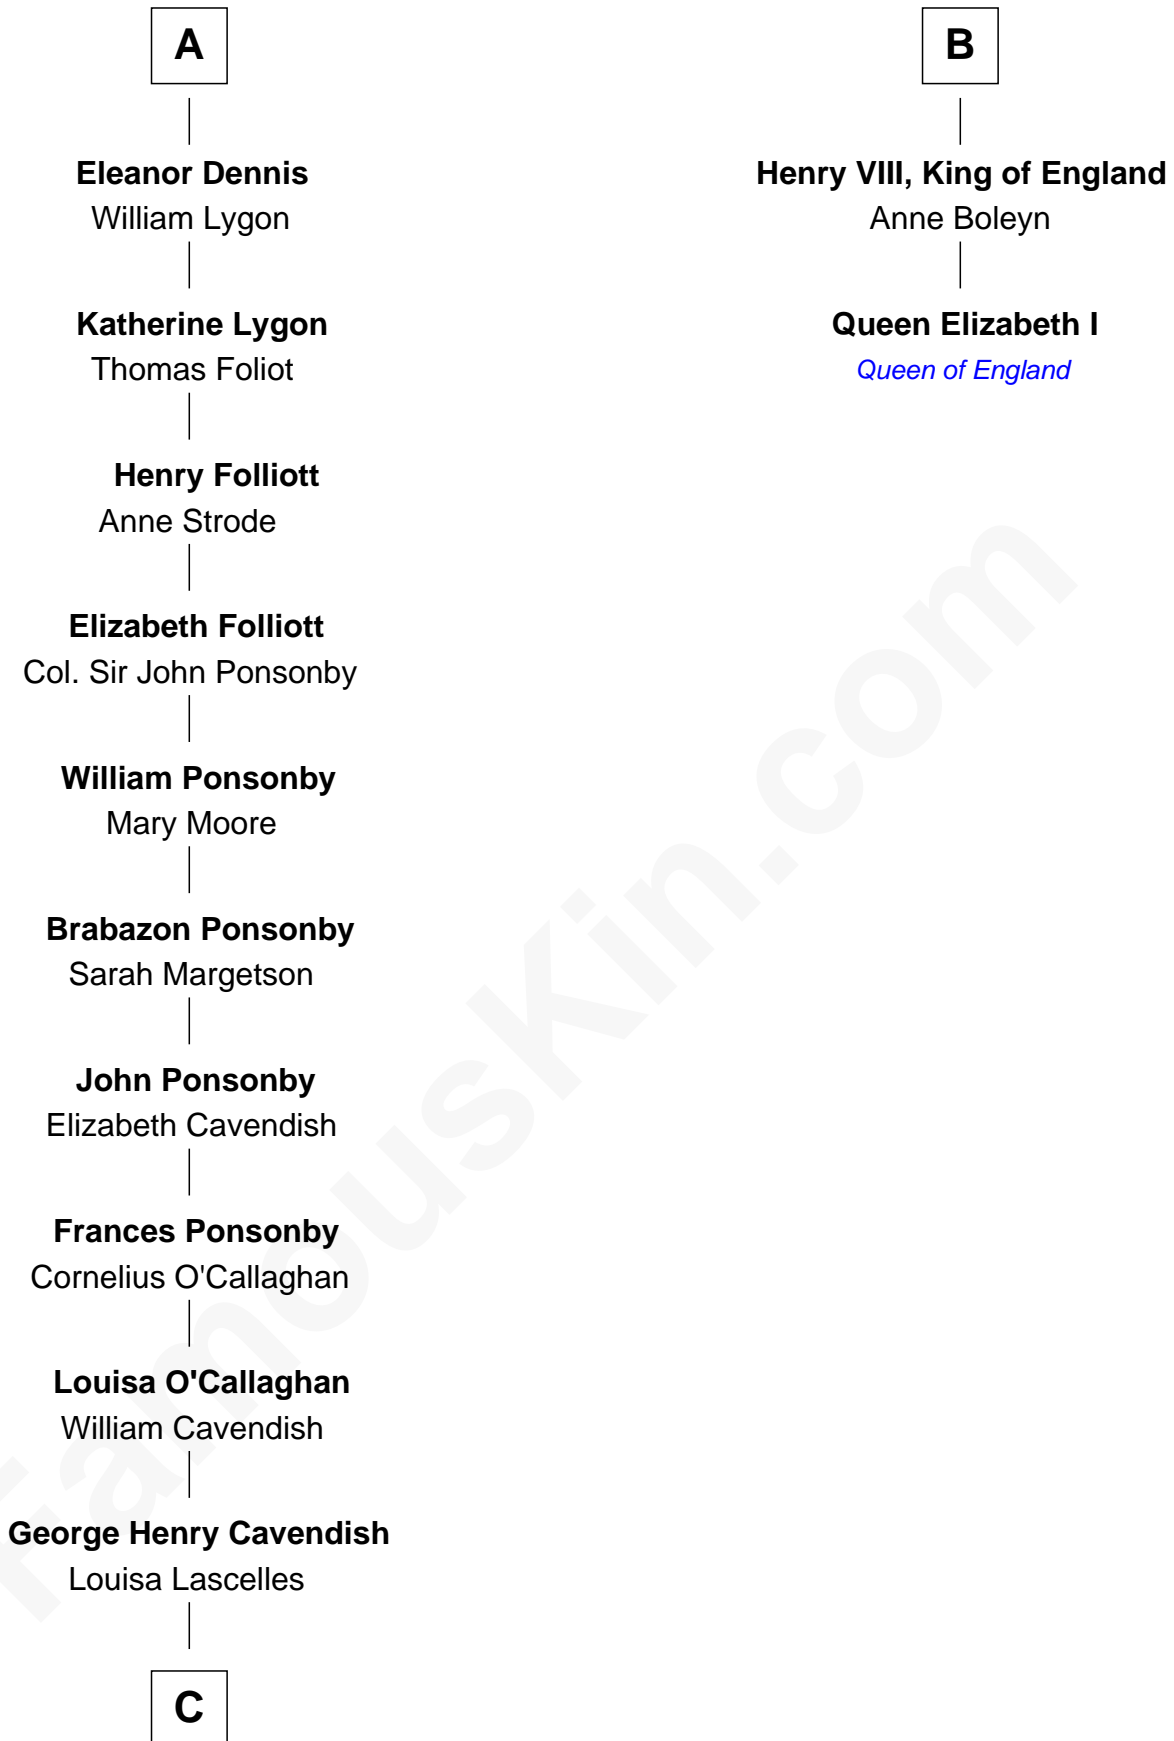

# FamousKin.com Relationship Chart of

**Sarah Ferguson**

*Duchess of York*

8th cousin 13 times removed of

**Queen Elizabeth I**

*Queen of England*

**Sir Patrick de Chaworth**

Isabella de Beauchamp

**C**

—  
**Susan Henrietta Cavendish**

Henry Robert Brand

—  
**Margaret Brand**

Algernon Francis Holford Ferguson

—  
**Andrew Henry Ferguson**

Marian Louisa Montagu-Douglas-Scott

—  
**Ronald Ivor Ferguson**

Susan Mary Wright

—  
**Sarah Ferguson**

*Duchess of York*