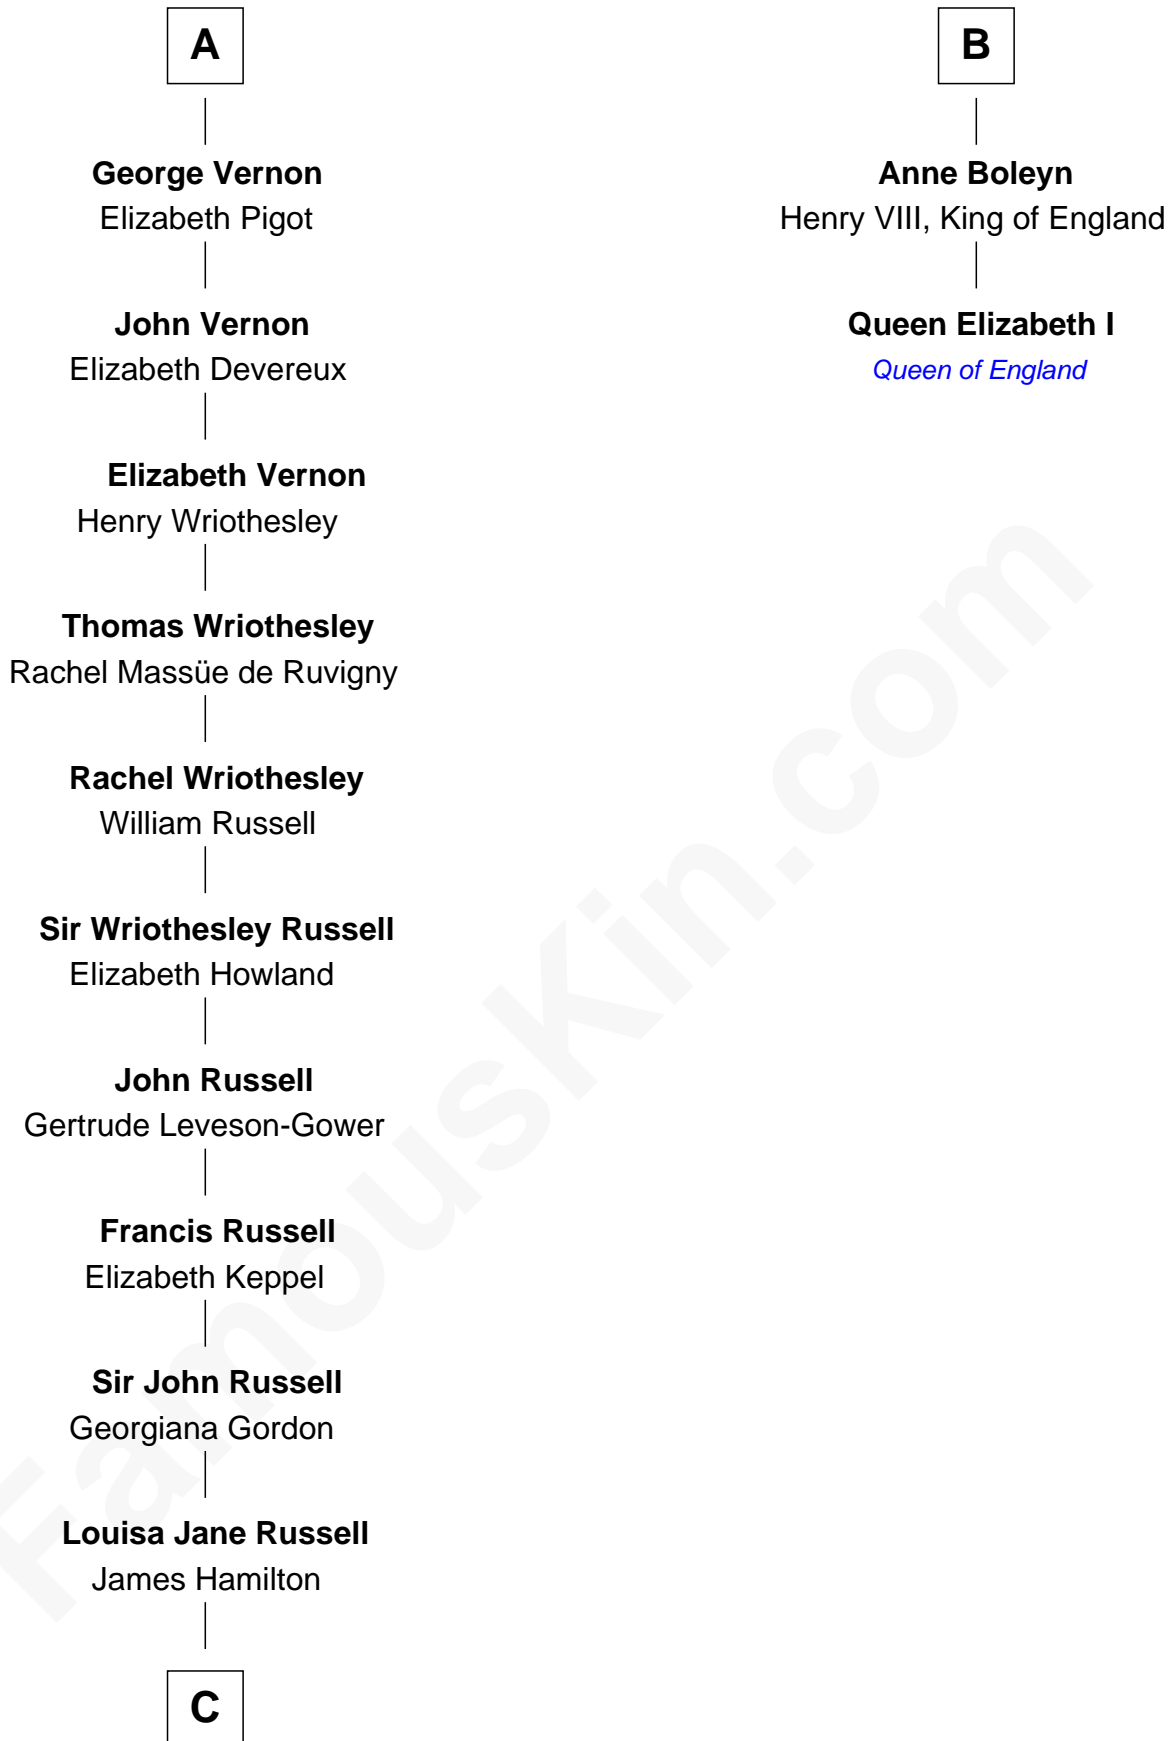

# FamousKin.com Relationship Chart of

**Sarah Ferguson**

*Duchess of York*

8th cousin 13 times removed of

**Queen Elizabeth I**

*Queen of England*

**William de Beauchamp**

Maud FitzJohn

**C**

**Louisa Jane Hamilton**

William Henry Walter Montagu-Douglas-Scott

**Herbert Andrew Montagu-Douglas-Scott**

Marie Josephine Edwards

**Marian Louisa Montagu-Douglas-Scott**

Andrew Henry Ferguson

**Ronald Ivor Ferguson**

Susan Mary Wright

**Sarah Ferguson**

*Duchess of York*