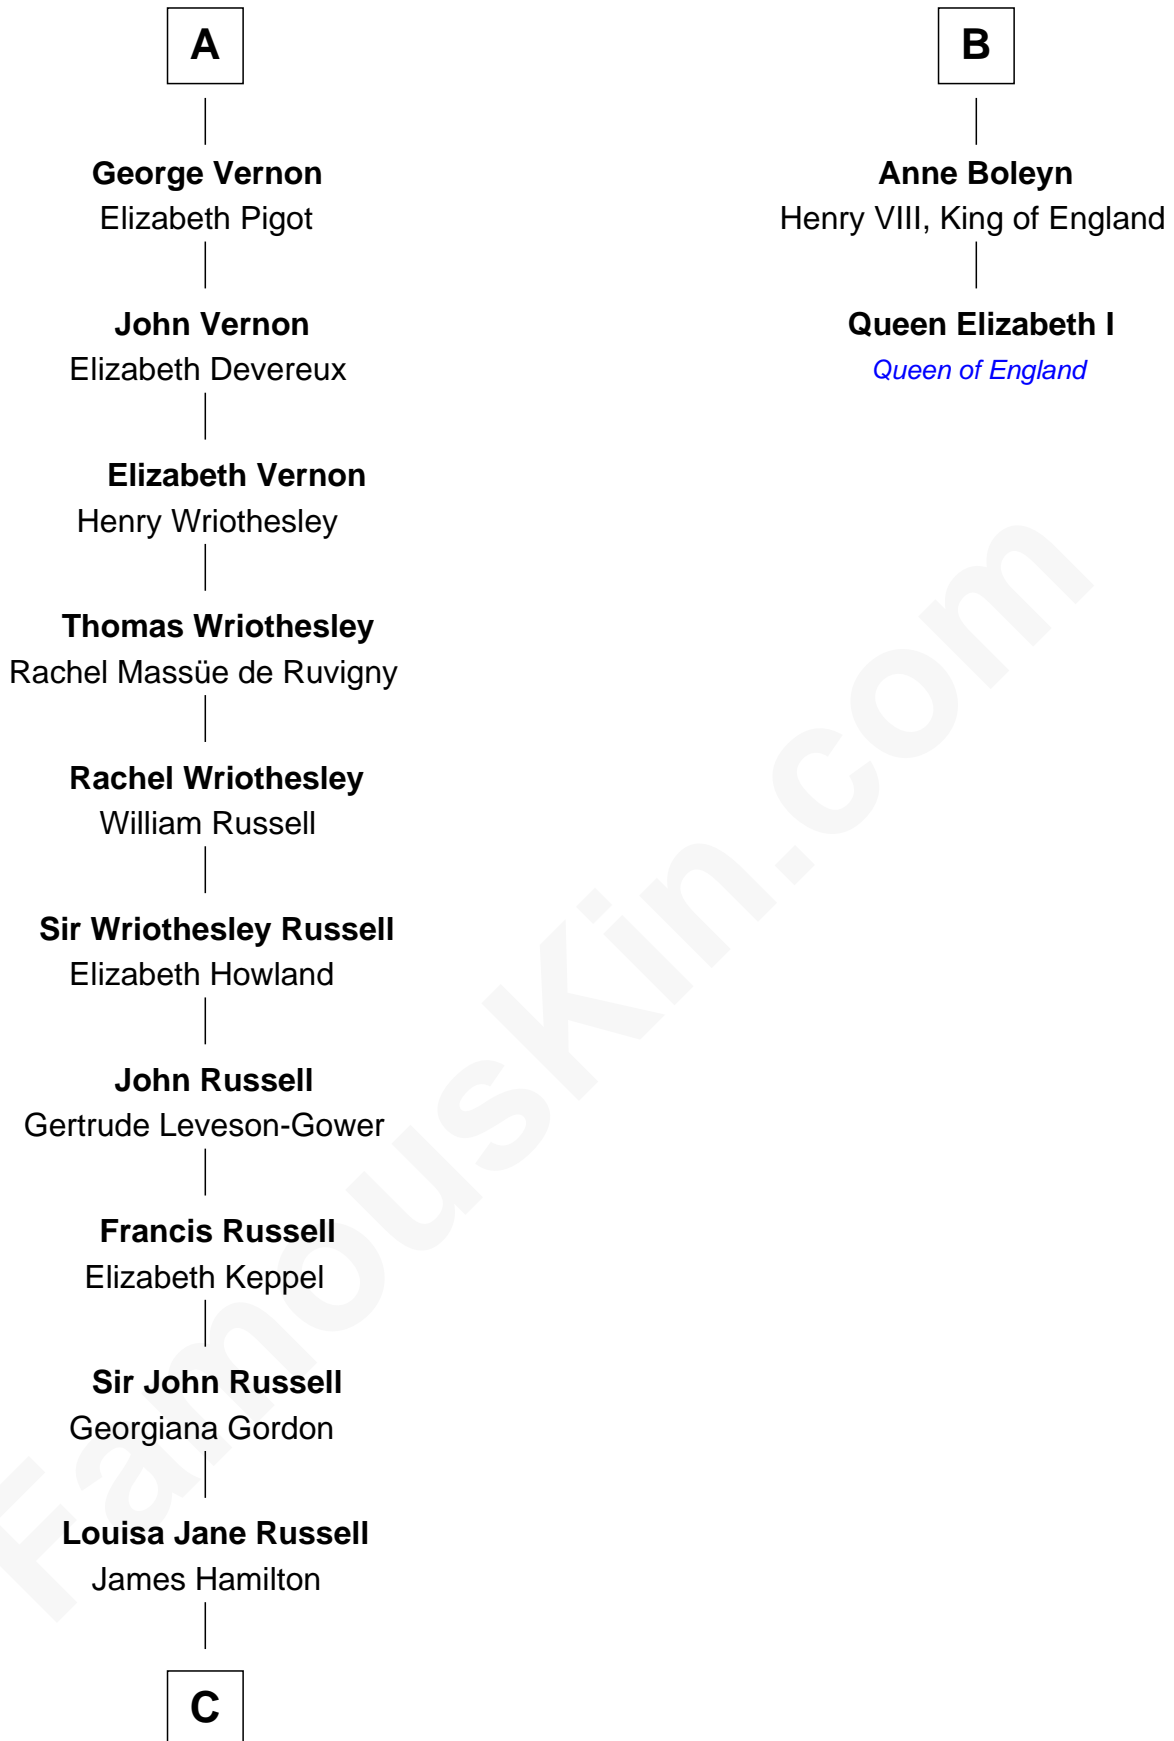

FamousKin.com Relationship Chart of

Sarah Ferguson

Duchess of York

8th cousin 13 times removed of

Queen Elizabeth I

Queen of England

William de Ros
Maude de Vaux

Sir William de Ros
Margery de Badlesmere

Maud de Roos
John de Welles

Anne de Welles
James Butler

James Butler
Joan Beauchamp

Sir Thomas Butler
Anne Hankeford

Margaret Butler
Sir William Boleyn

Thomas Boleyn
Elizabeth Howard

B

C