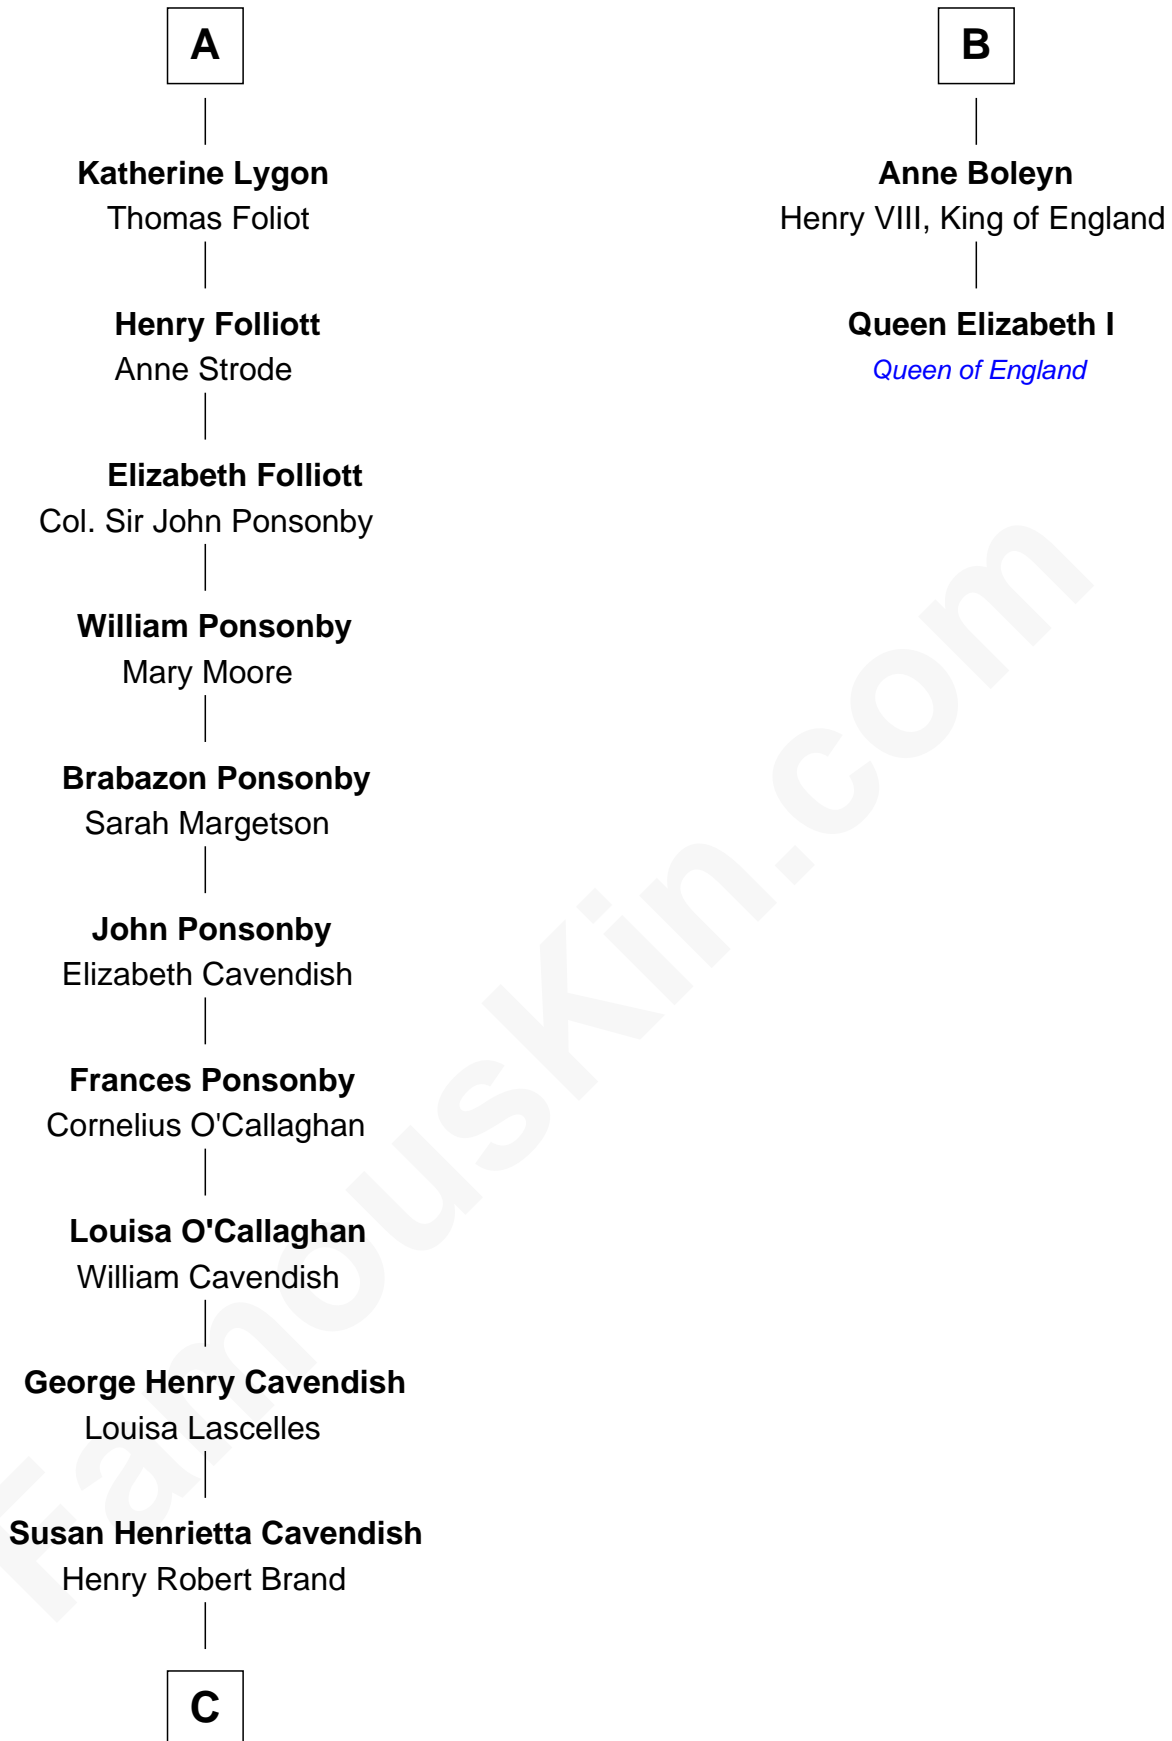

# FamousKin.com Relationship Chart of

**Sarah Ferguson**

*Duchess of York*

8th cousin 12 times removed of

**Queen Elizabeth I**

*Queen of England*

**Bartholomew de Badlesmere**

Margaret de Clare

**Elizabeth de Badlesmere**

Sir William de Bohun

**Elizabeth de Bohun**

Sir Richard Fitzalan

**Elizabeth Fitzalan**

Sir Thomas Mowbray

**Isabel Mowbray**

Sir James Berkeley

Anne Hankeford

**Margaret Butler**

Sir William Boleyn

**Thomas Boleyn**

Elizabeth Howard

**B**

**C**

—  
**Margaret Brand**

Algernon Francis Holford Ferguson

—  
**Andrew Henry Ferguson**

Marian Louisa Montagu-Douglas-Scott

—  
**Ronald Ivor Ferguson**

Susan Mary Wright

—  
**Sarah Ferguson**

*Duchess of York*

FamousKin.com