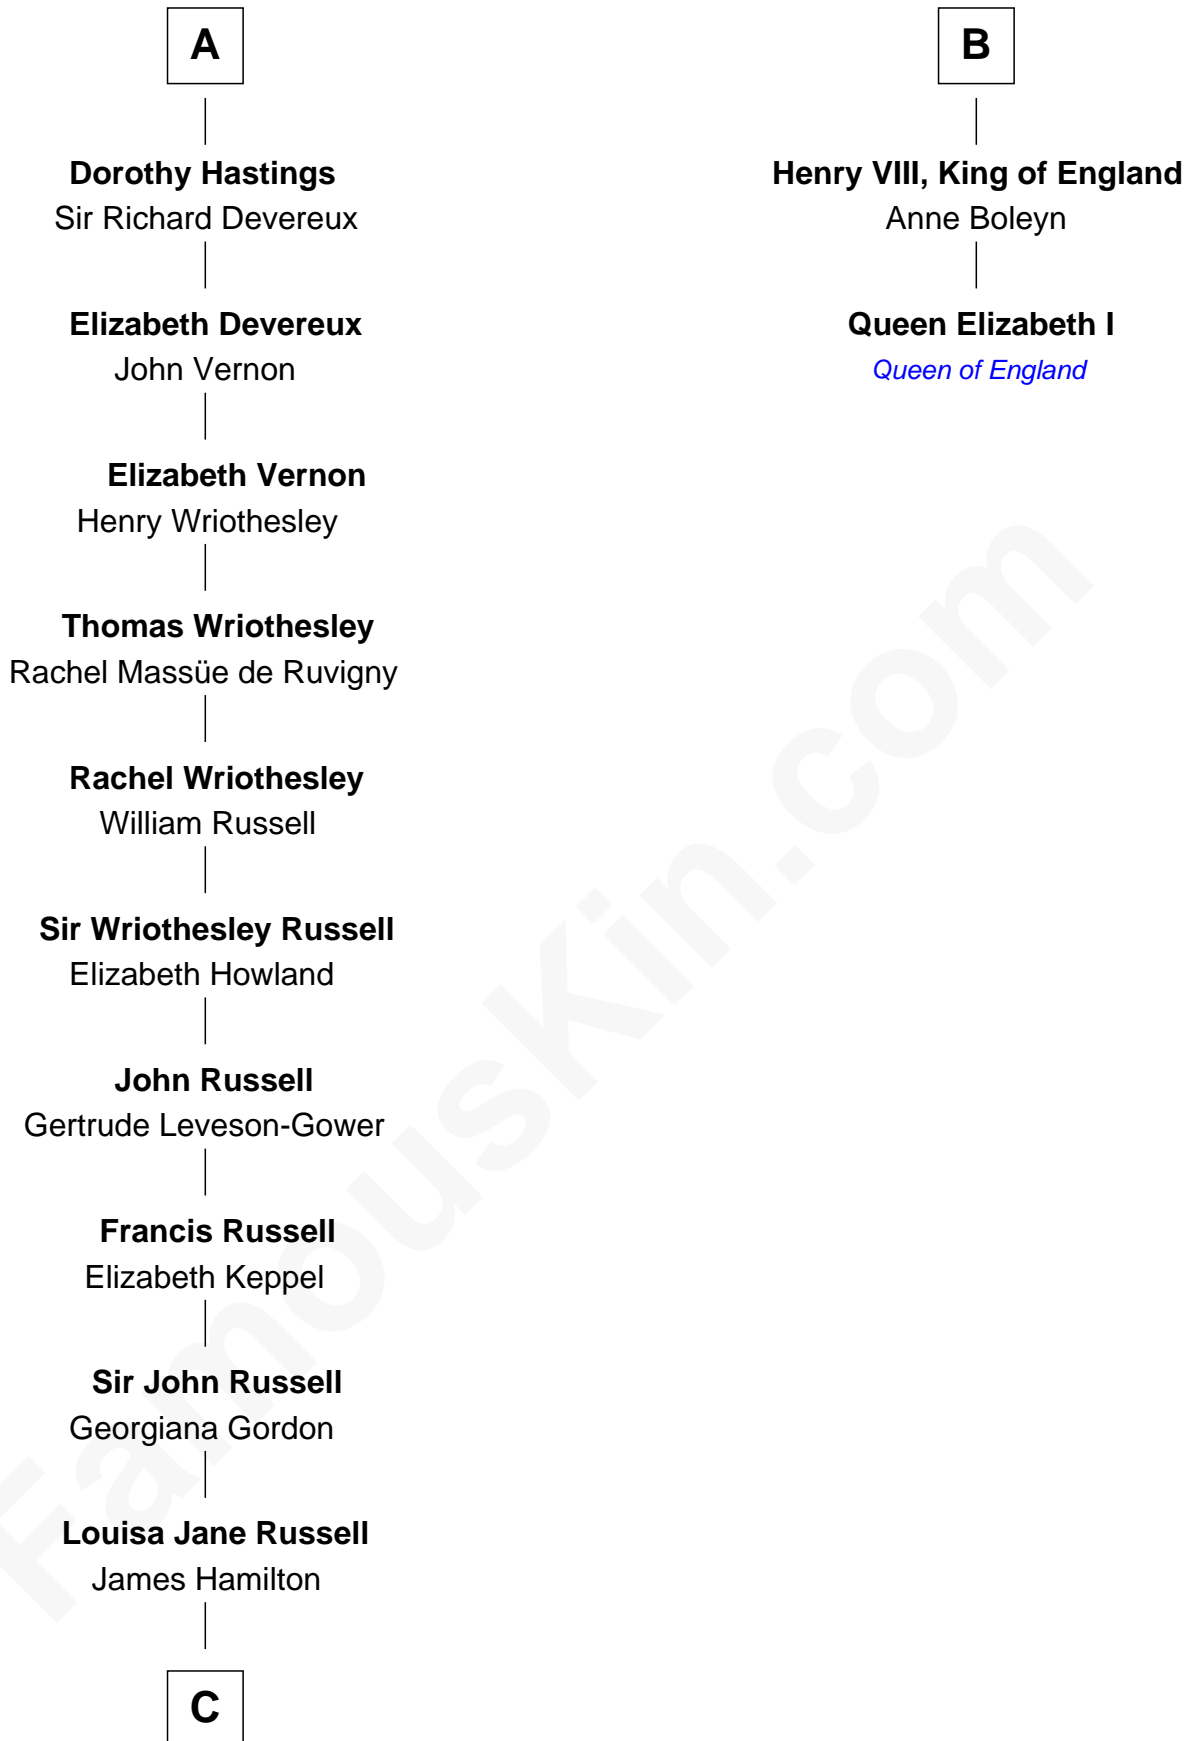

FamousKin.com Relationship Chart of

Sarah Ferguson

Duchess of York

8th cousin 13 times removed of

Queen Elizabeth I

Queen of England

William de Montagu
Katherine de Grandison

C

Louisa Jane Hamilton

William Henry Walter Montagu-Douglas-Scott

Herbert Andrew Montagu-Douglas-Scott

Marie Josephine Edwards

Marian Louisa Montagu-Douglas-Scott

Andrew Henry Ferguson

Ronald Ivor Ferguson

Susan Mary Wright