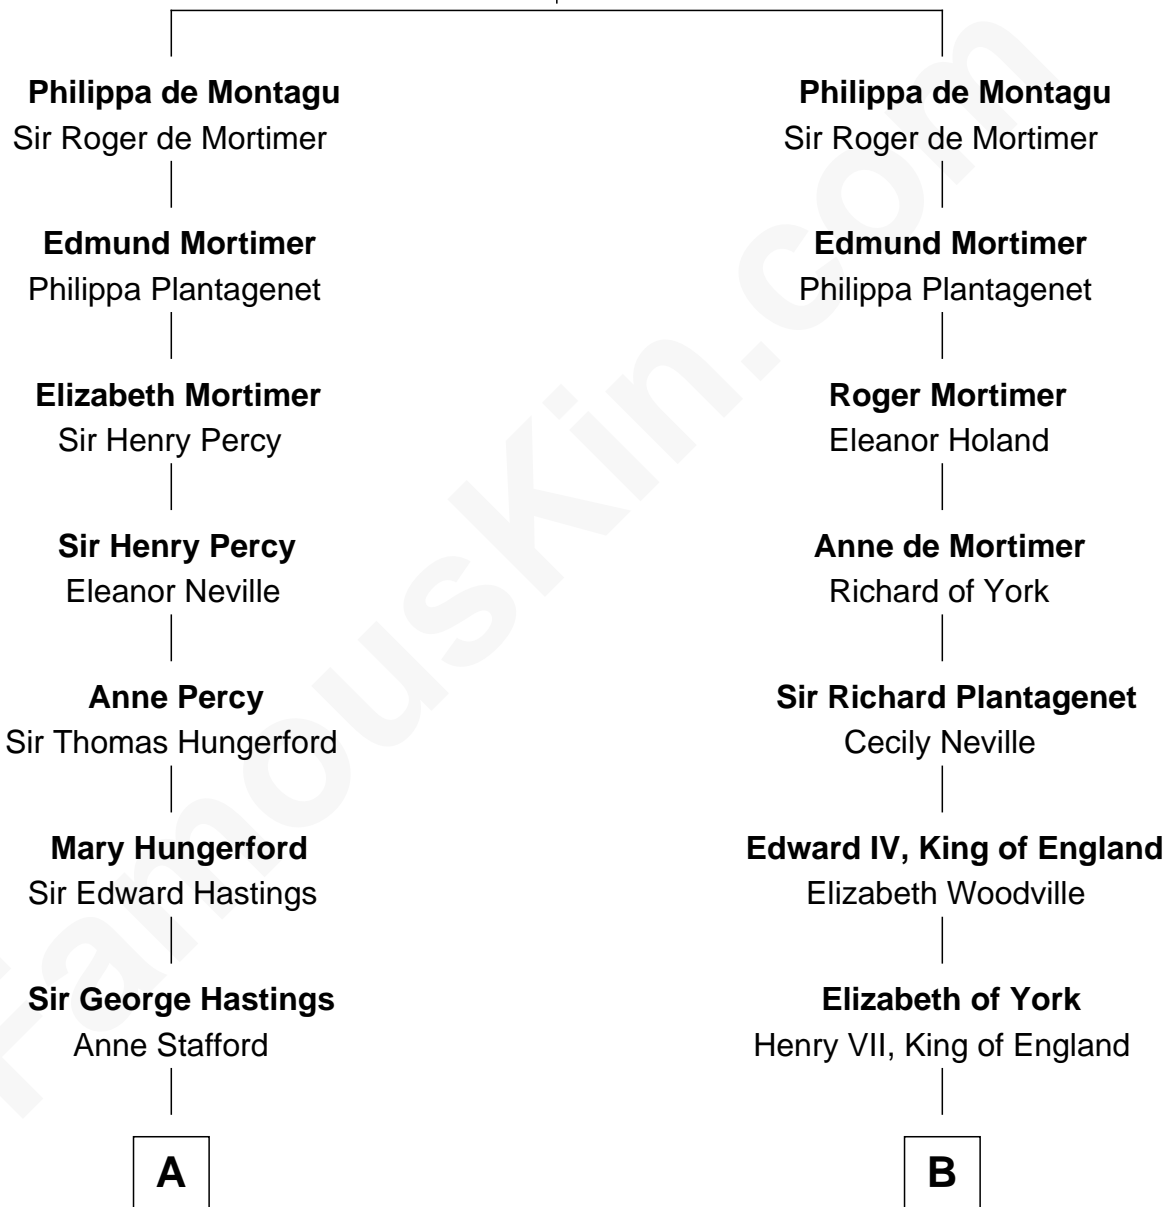

FamousKin.com Relationship Chart of

Sarah Ferguson

Duchess of York

8th cousin 13 times removed of

Queen Elizabeth I

Queen of England

William de Montagu
Katherine de Grandison

C

Louisa Jane Hamilton

William Henry Walter Montagu-Douglas-Scott

Herbert Andrew Montagu-Douglas-Scott

Marie Josephine Edwards

Marian Louisa Montagu-Douglas-Scott

Andrew Henry Ferguson

Ronald Ivor Ferguson

Susan Mary Wright

Sarah Ferguson

Duchess of York