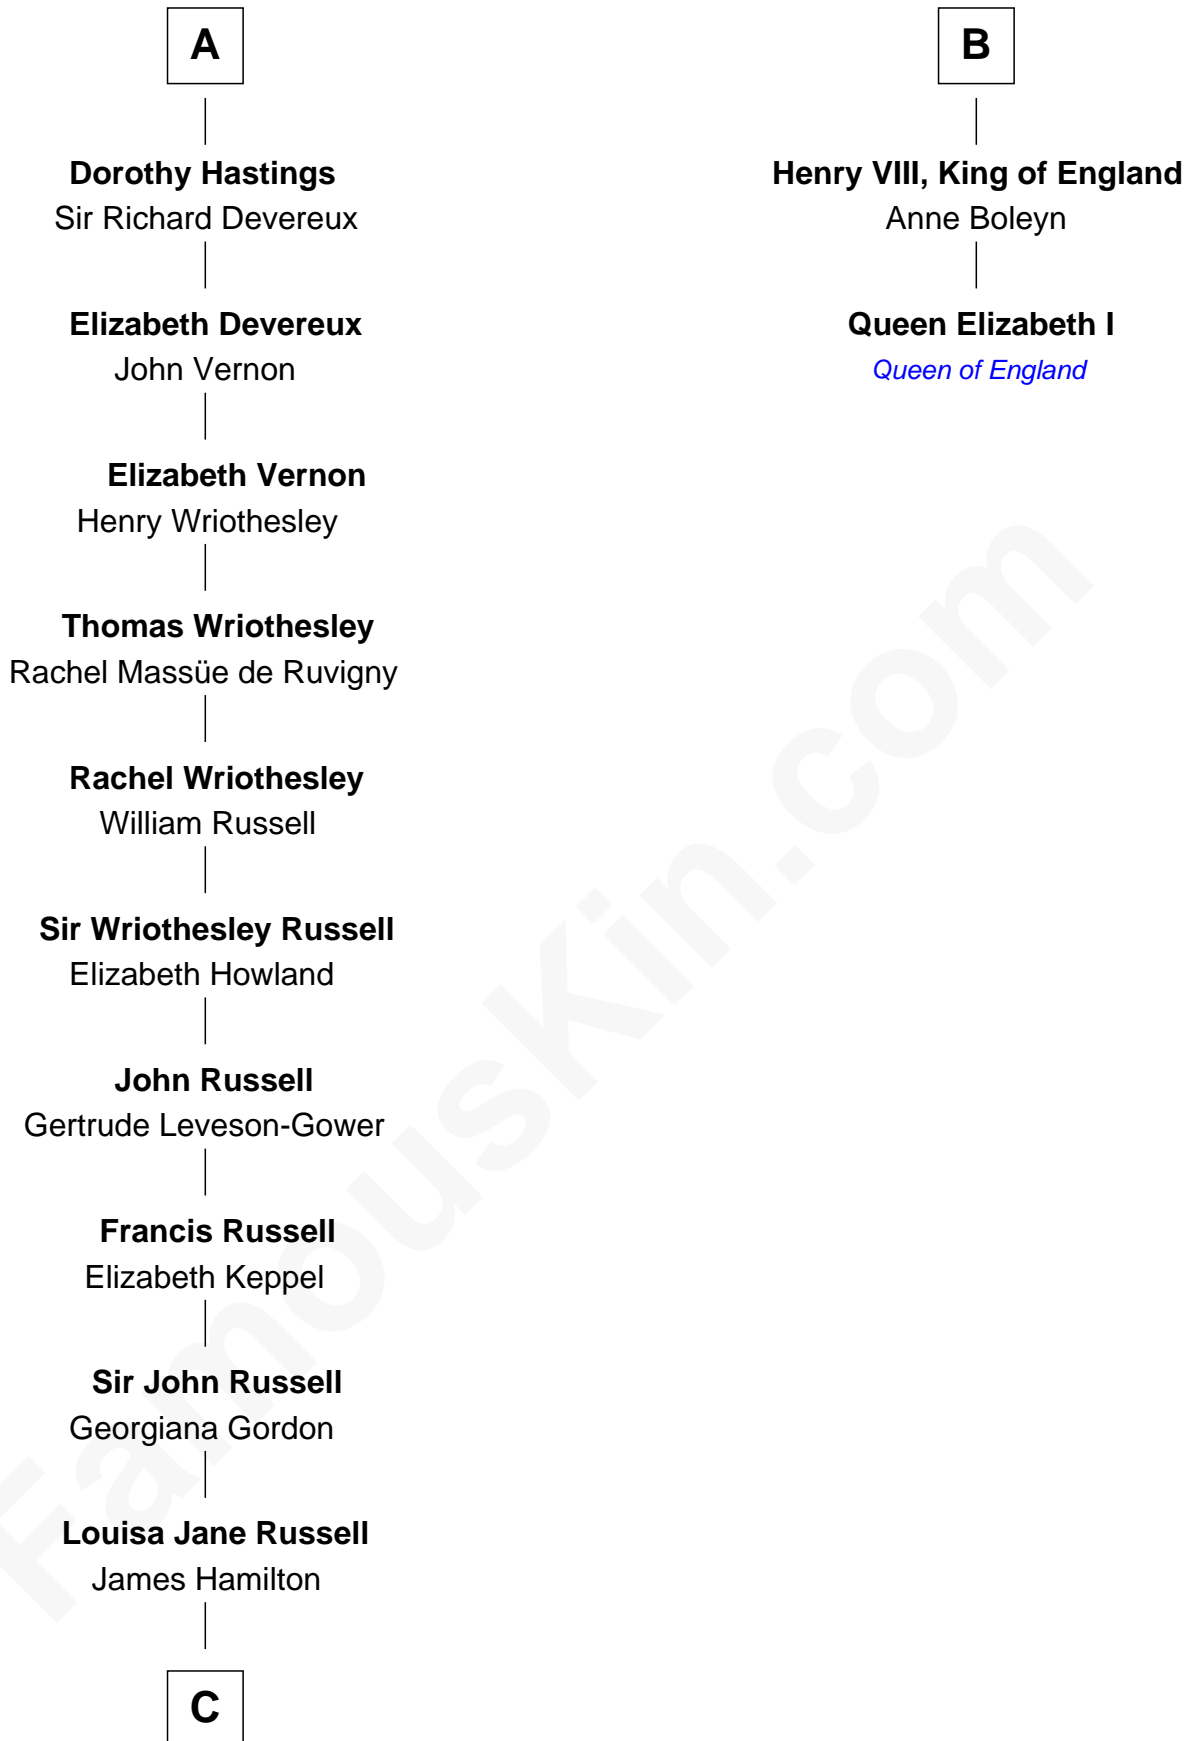

# FamousKin.com Relationship Chart of

**Sarah Ferguson**

*Duchess of York*

8th cousin 13 times removed of

**Queen Elizabeth I**

*Queen of England*

**Sir Edmund Mortimer**  
Elizabeth de Badlesmere

**Sir Roger de Mortimer**  
Philippa de Montagu

**Edmund Mortimer**  
Philippa Plantagenet

**Elizabeth Mortimer**  
Sir Henry Percy

**Sir Henry Percy**  
Eleanor Neville

**Anne Percy**  
Sir Thomas Hungerford

**Mary Hungerford**  
Sir Edward Hastings

**Sir George Hastings**  
Anne Stafford

**A**

**Sir Roger de Mortimer**  
Philippa de Montagu

**Edmund Mortimer**  
Philippa Plantagenet

**Roger Mortimer**  
Eleanor Holand

**Anne de Mortimer**  
Richard of York

**Sir Richard Plantagenet**  
Cecily Neville

**Edward IV, King of England**  
Elizabeth Woodville

**Elizabeth of York**  
Henry VII, King of England

**B**

**C**

**Louisa Jane Hamilton**

William Henry Walter Montagu-Douglas-Scott

**Herbert Andrew Montagu-Douglas-Scott**