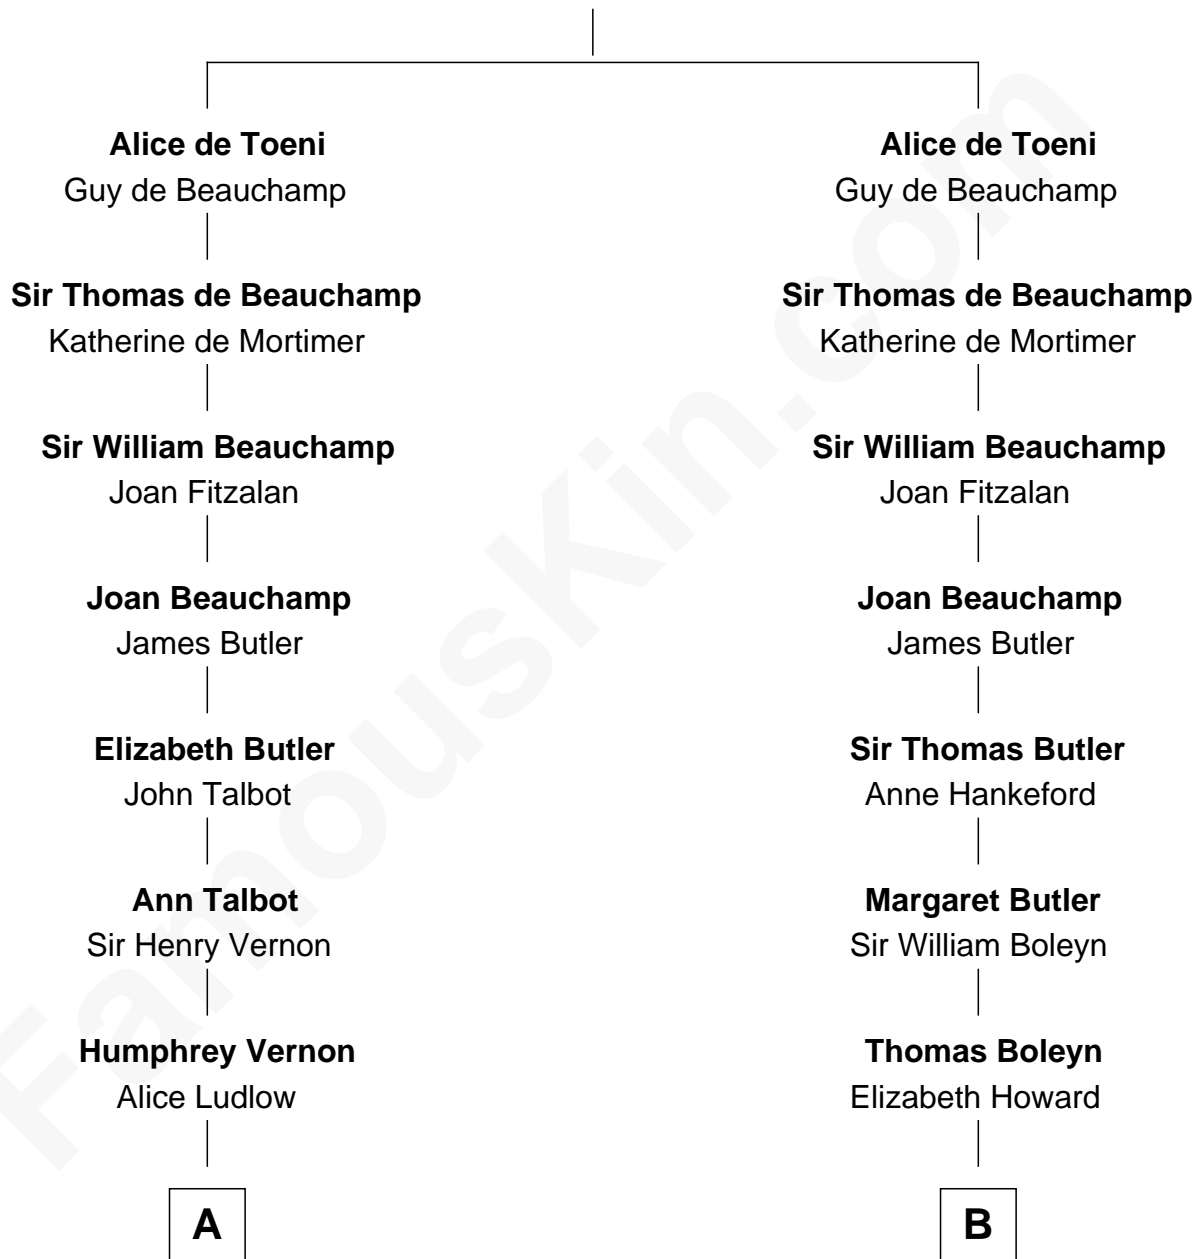

FamousKin.com Relationship Chart of

Sarah Ferguson

Duchess of York

8th cousin 13 times removed of

Queen Elizabeth I

Queen of England

Ralph VII de Toeni

Mary - - - - -

C

Louisa Jane Hamilton

William Henry Walter Montagu-Douglas-Scott

Herbert Andrew Montagu-Douglas-Scott

Marie Josephine Edwards

Marian Louisa Montagu-Douglas-Scott

Andrew Henry Ferguson

Ronald Ivor Ferguson

Susan Mary Wright

Sarah Ferguson

Duchess of York