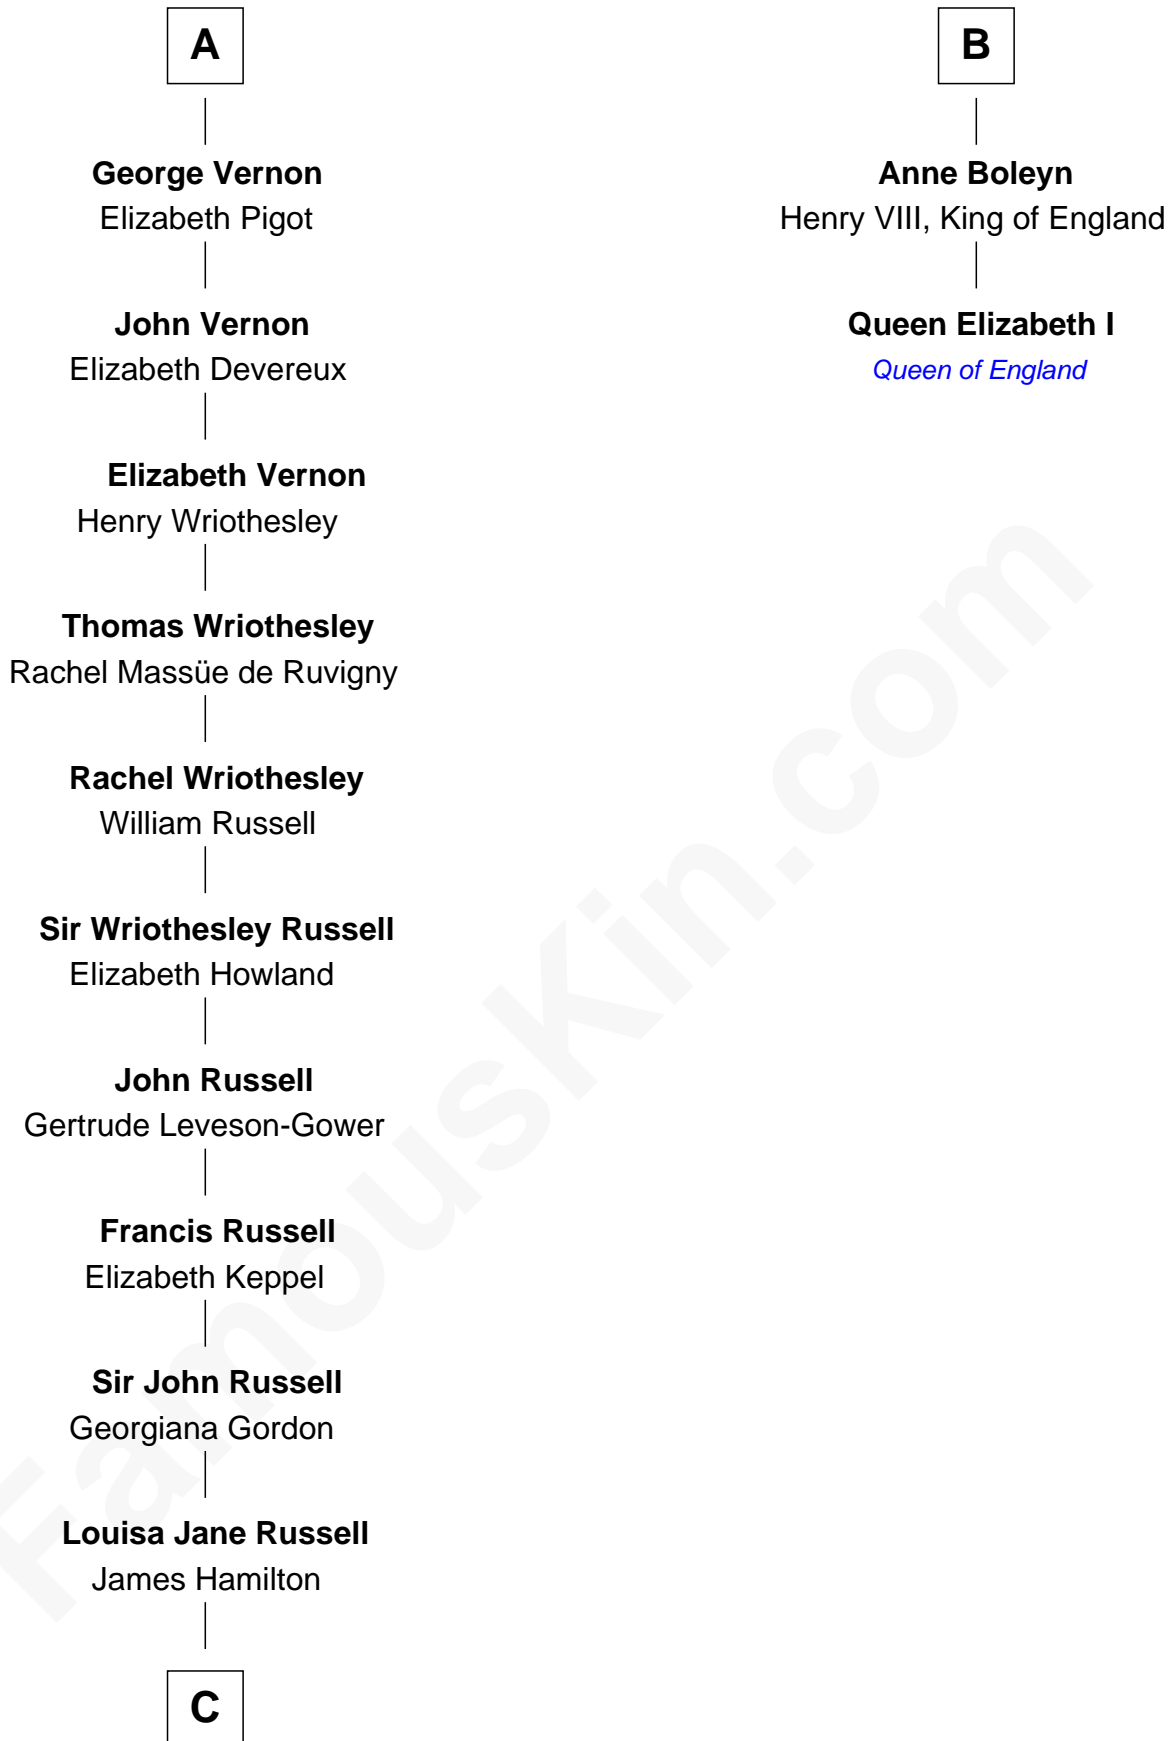

FamousKin.com Relationship Chart of

Sarah Ferguson

Duchess of York

8th cousin 13 times removed of

Queen Elizabeth I

Queen of England

Ralph VII de Toeni

Mary - - - - -

C

Louisa Jane Hamilton

William Henry Walter Montagu-Douglas-Scott

Herbert Andrew Montagu-Douglas-Scott

Marie Josephine Edwards

Marian Louisa Montagu-Douglas-Scott

Andrew Henry Ferguson

Ronald Ivor Ferguson