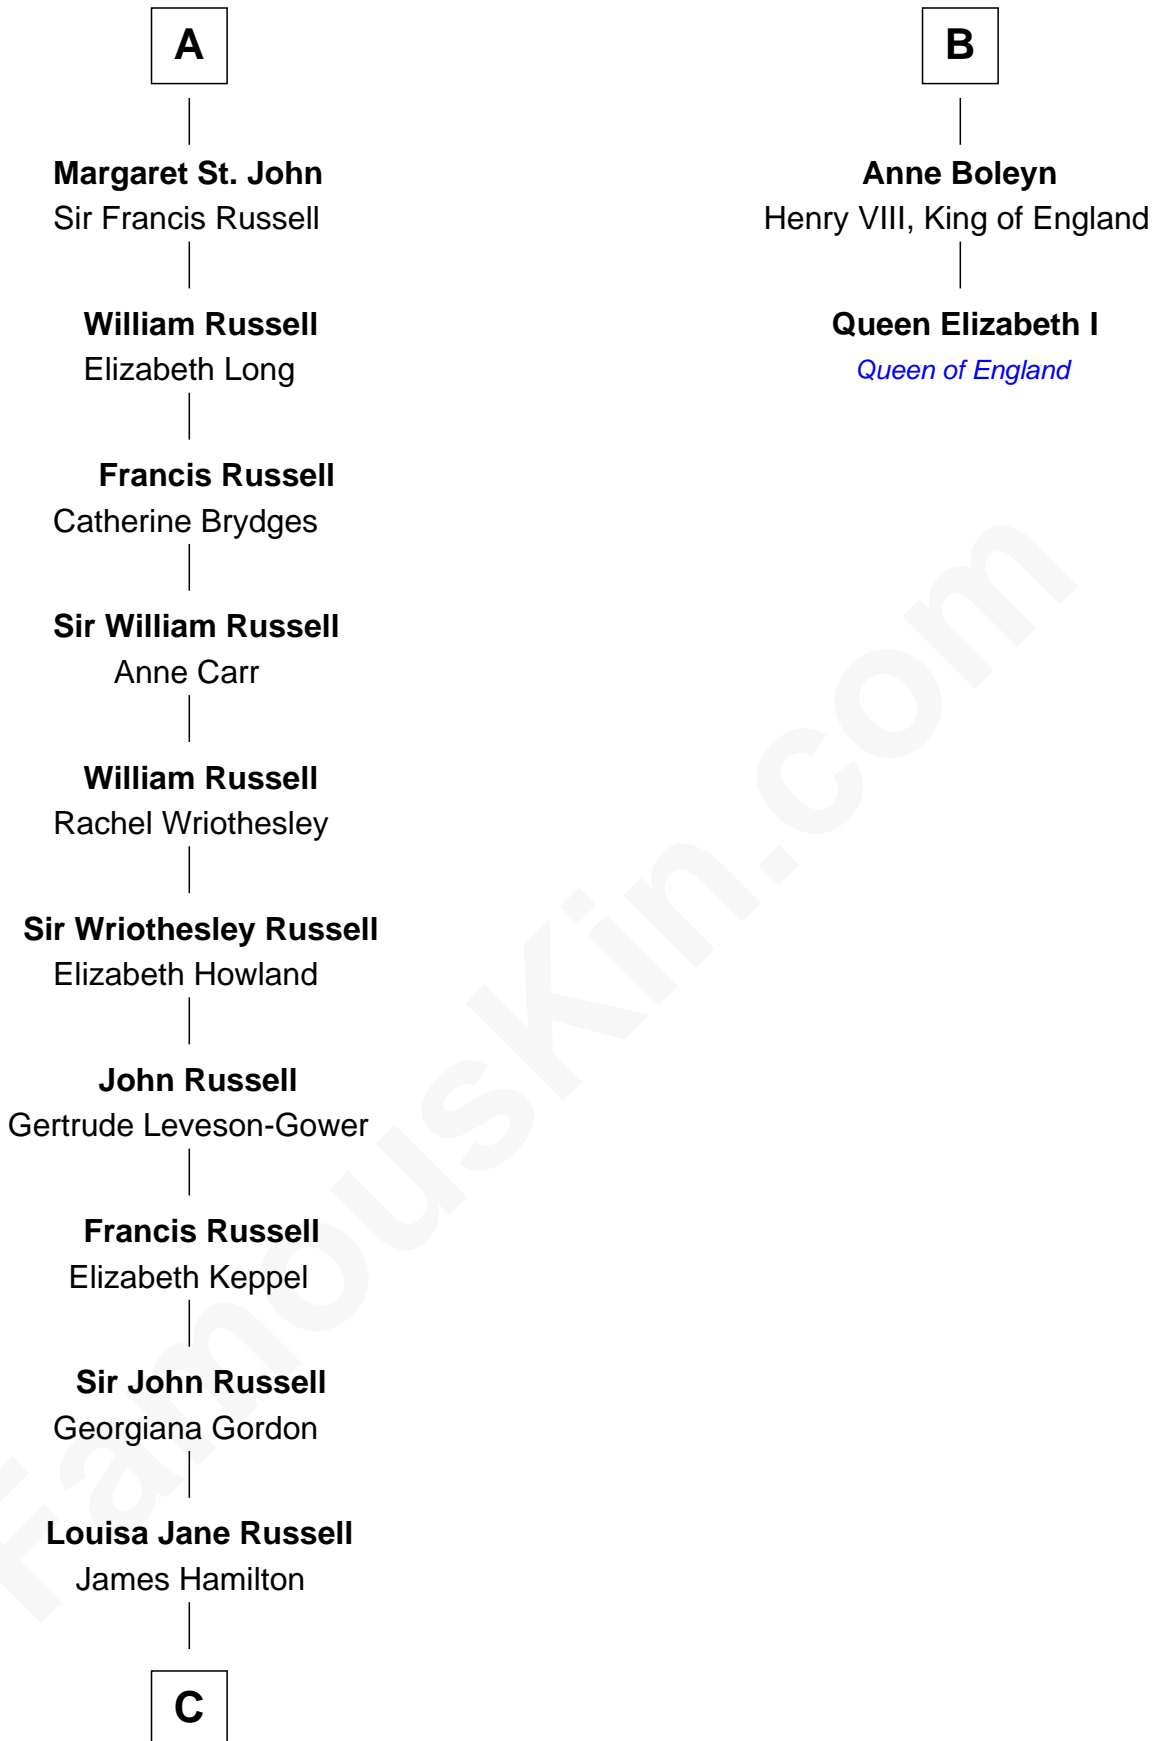

FamousKin.com Relationship Chart of

Sarah Ferguson

Duchess of York

8th cousin 13 times removed of

Queen Elizabeth I

Queen of England

Sir Robert d'Ufford

C

Louisa Jane Hamilton

William Henry Walter Montagu-Douglas-Scott

Herbert Andrew Montagu-Douglas-Scott

Marie Josephine Edwards

Marian Louisa Montagu-Douglas-Scott

Andrew Henry Ferguson

Ronald Ivor Ferguson

Susan Mary Wright