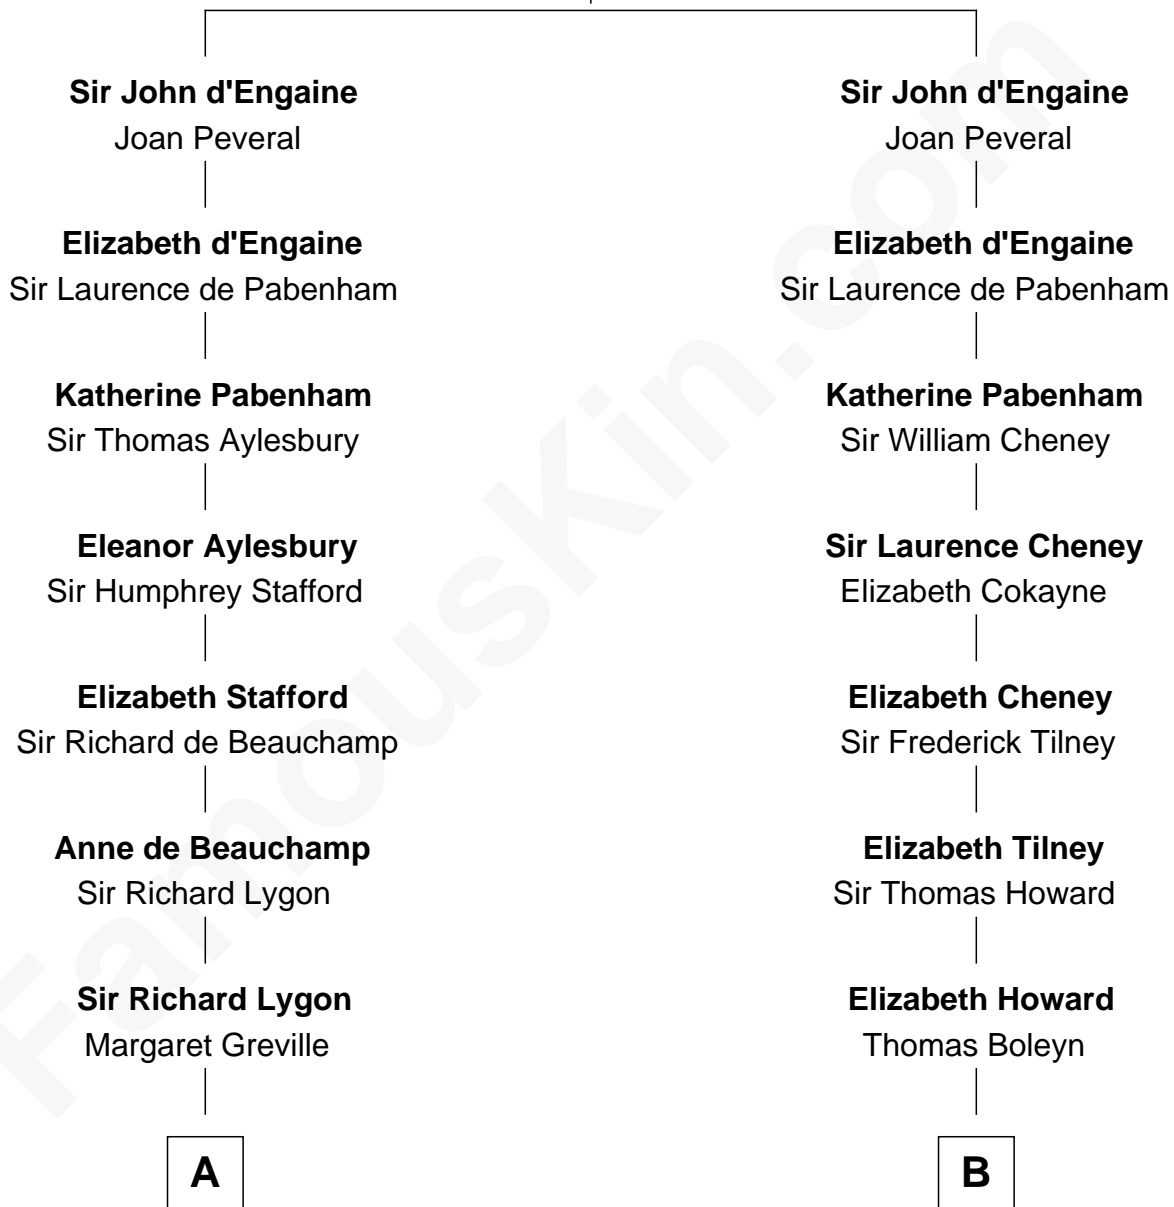

FamousKin.com Relationship Chart of

Sarah Ferguson

Duchess of York

8th cousin 13 times removed of

Queen Elizabeth I

Queen of England

Sir Nicholas Engaine

Anice de Fauconberge

C

—
Susan Henrietta Cavendish

Henry Robert Brand

—
Margaret Brand

Algernon Francis Holford Ferguson

—
Andrew Henry Ferguson

Marian Louisa Montagu-Douglas-Scott

—
Ronald Ivor Ferguson

Susan Mary Wright

—
Sarah Ferguson

Duchess of York