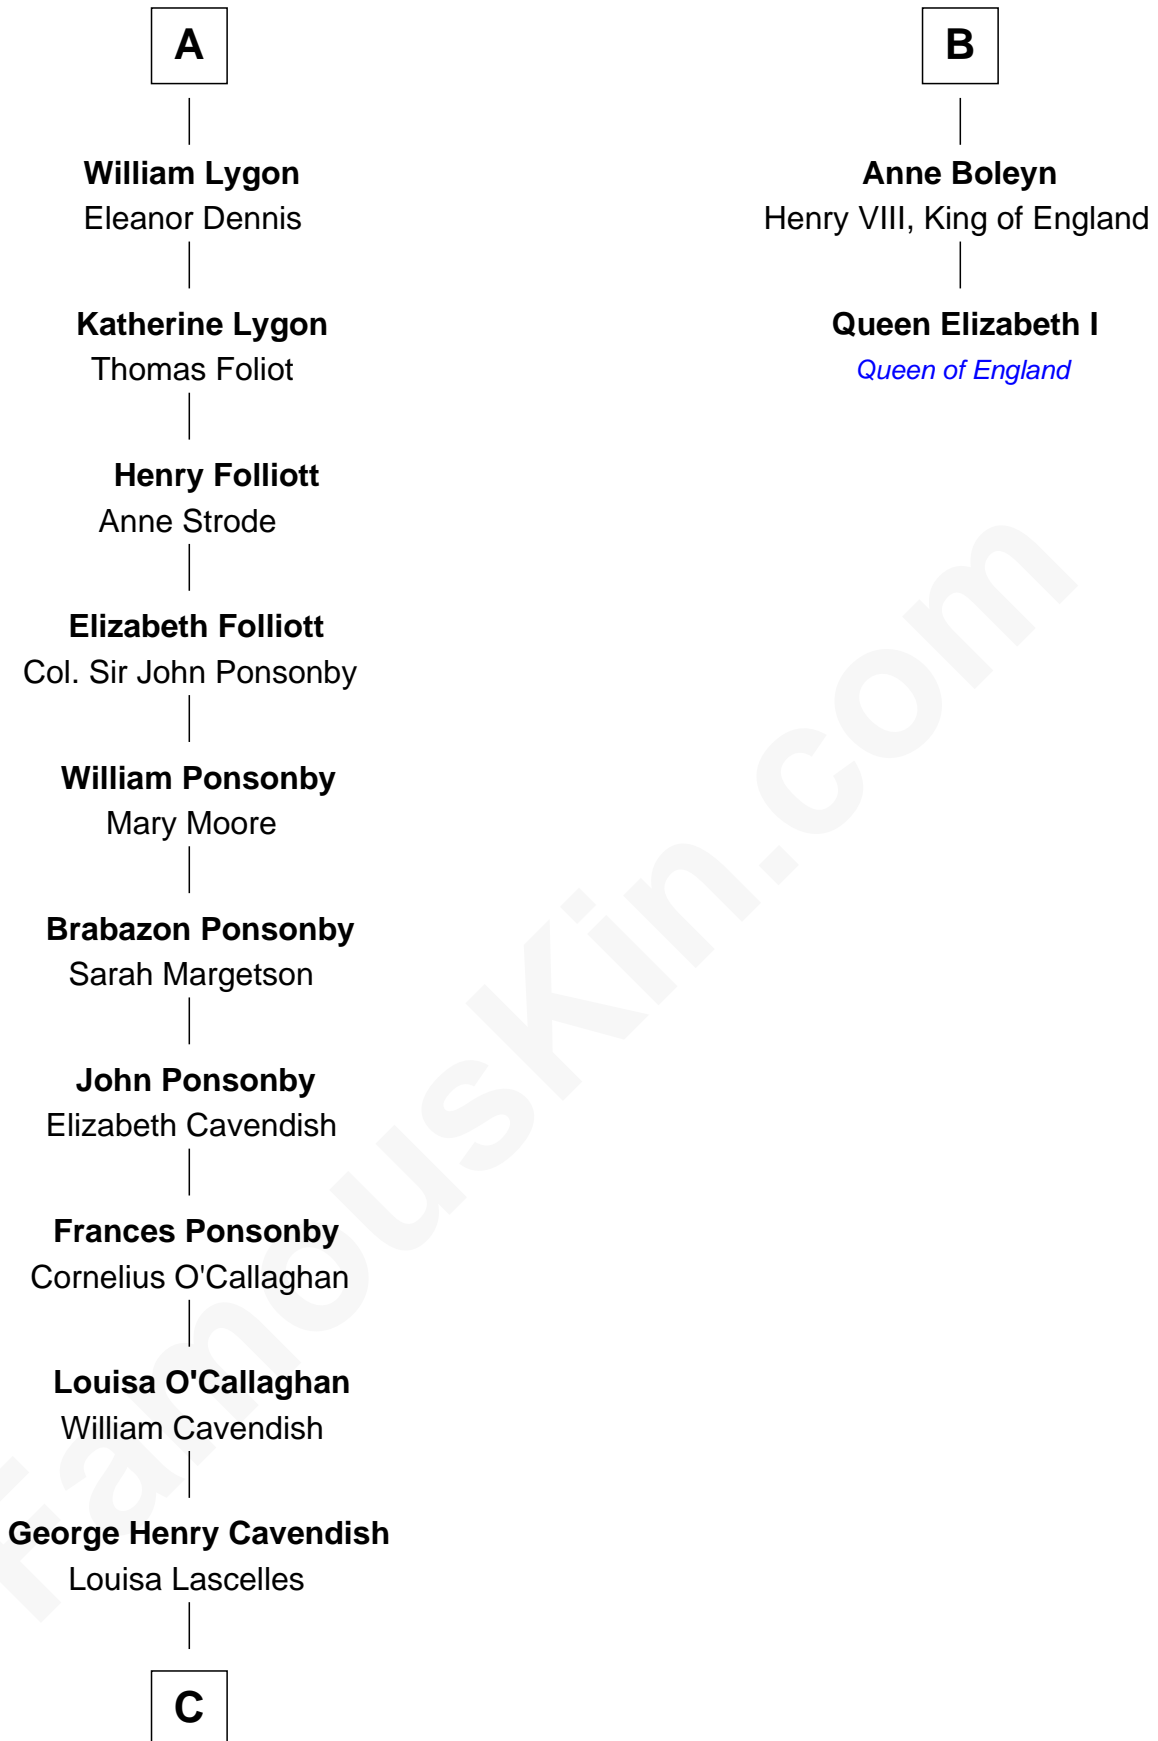

FamousKin.com Relationship Chart of

Sarah Ferguson

Duchess of York

8th cousin 13 times removed of

Queen Elizabeth I

Queen of England

Sir Nicholas Engaine

Anice de Fauconberge

C

—
Susan Henrietta Cavendish

Henry Robert Brand

—
Margaret Brand

Algernon Francis Holford Ferguson

—
Andrew Henry Ferguson

Marian Louisa Montagu-Douglas-Scott

—
Ronald Ivor Ferguson

Susan Mary Wright

—
Sarah Ferguson

Duchess of York