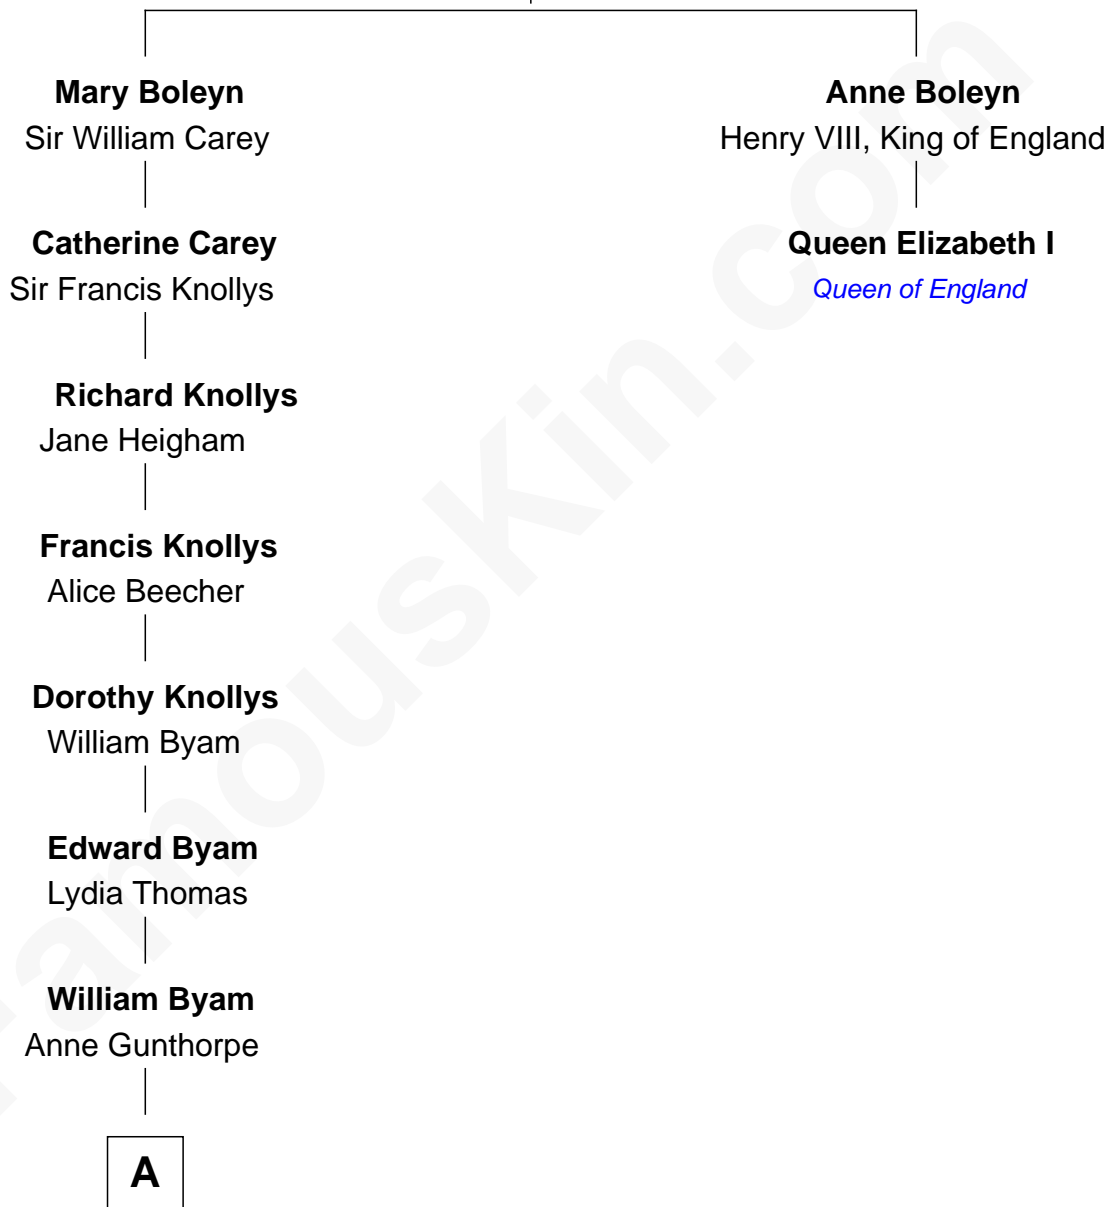

FamousKin.com Relationship Chart of

Sarah Ferguson

Duchess of York

1st cousin 14 times removed of

Queen Elizabeth I

Queen of England

Thomas Boleyn
Elizabeth Howard

A

Alice Byam
Samuel Eliot

Elizabeth Eliot
Thomas Stapleton

Maria Frances Catherine Stapleton
Robert Jocelyn

Elizabeth Frances Charlotte Jocelyn
Richard Wingfield

Mervyn Wingfield
Julia Coke

Mervyn Richard Wingfield
Sybil Pleydell-Bouverie