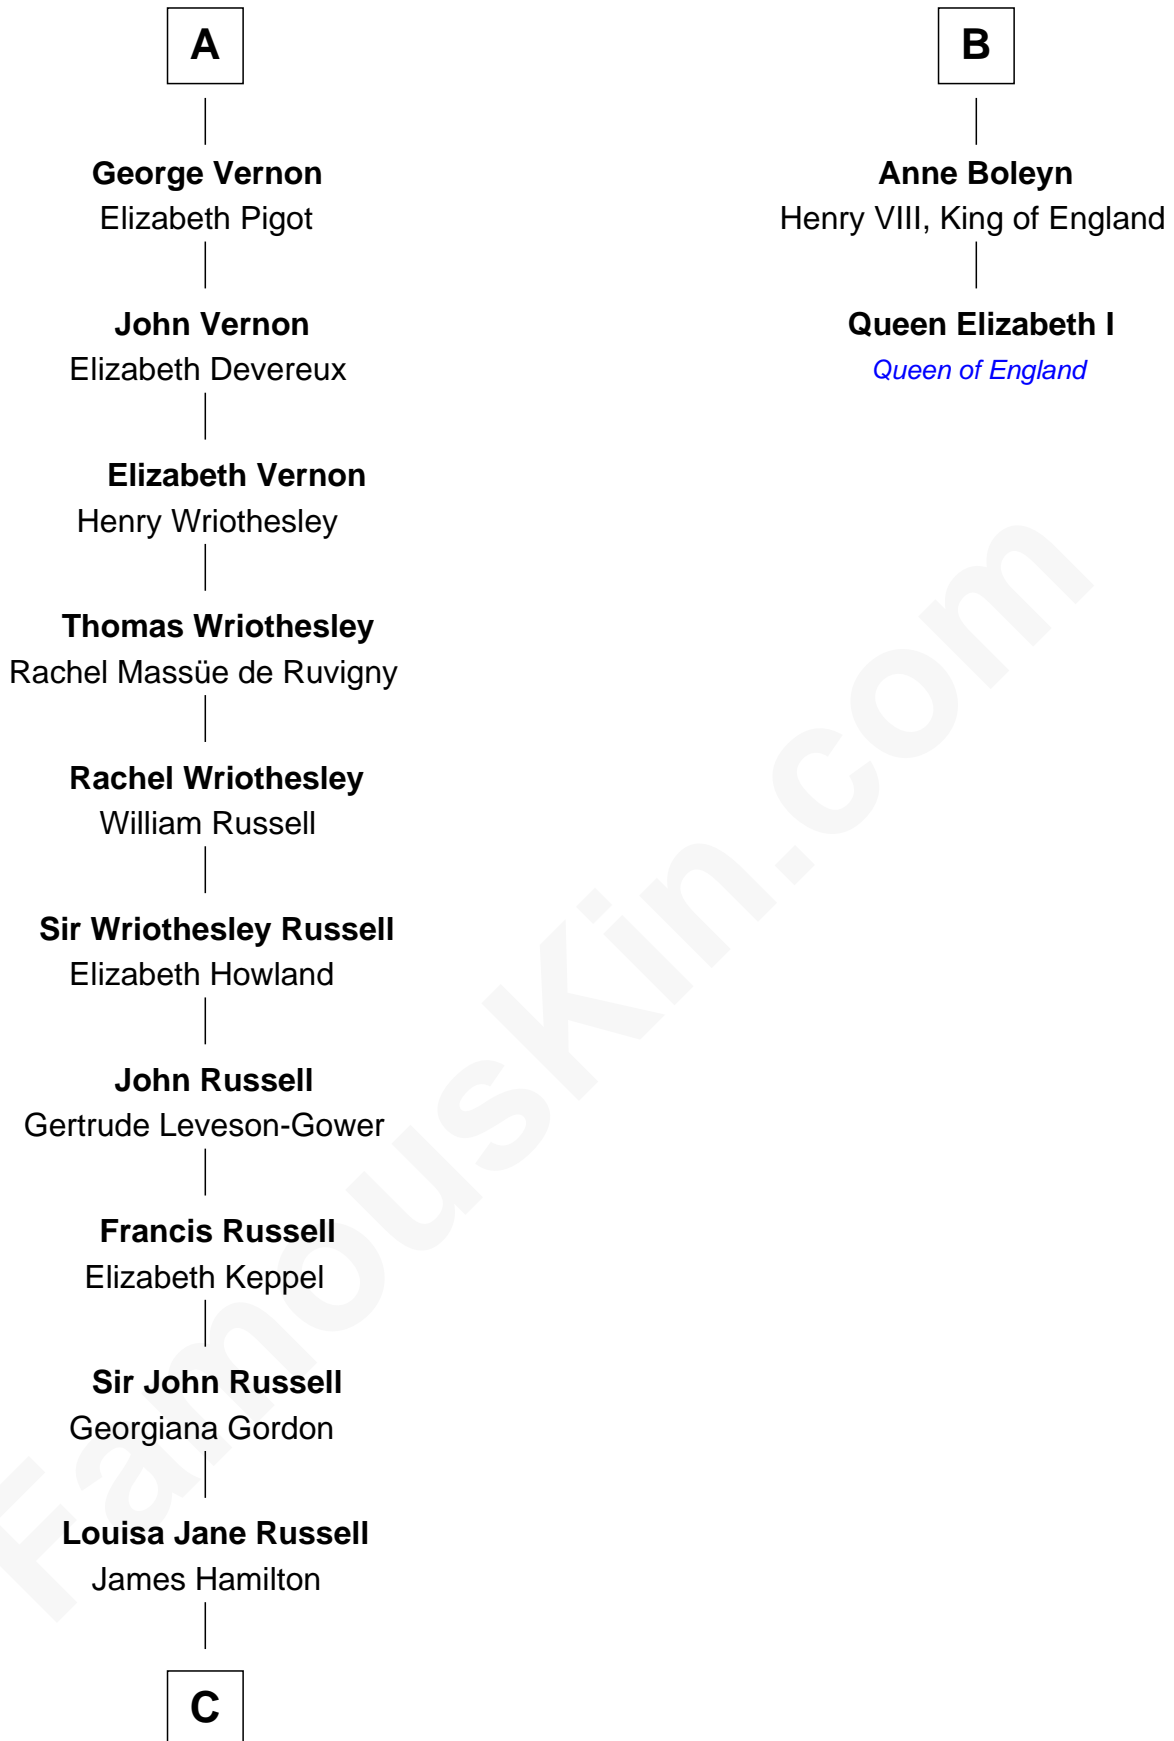

# FamousKin.com Relationship Chart of

**Sarah Ferguson**

*Duchess of York*

8th cousin 13 times removed of

**Queen Elizabeth I**

*Queen of England*

**Sir Roger Darcy**

Isabel de Aton

**C**

**Louisa Jane Hamilton**

William Henry Walter Montagu-Douglas-Scott

**Herbert Andrew Montagu-Douglas-Scott**

Marie Josephine Edwards

**Marian Louisa Montagu-Douglas-Scott**

Andrew Henry Ferguson

**Ronald Ivor Ferguson**

Susan Mary Wright

**Sarah Ferguson**

*Duchess of York*