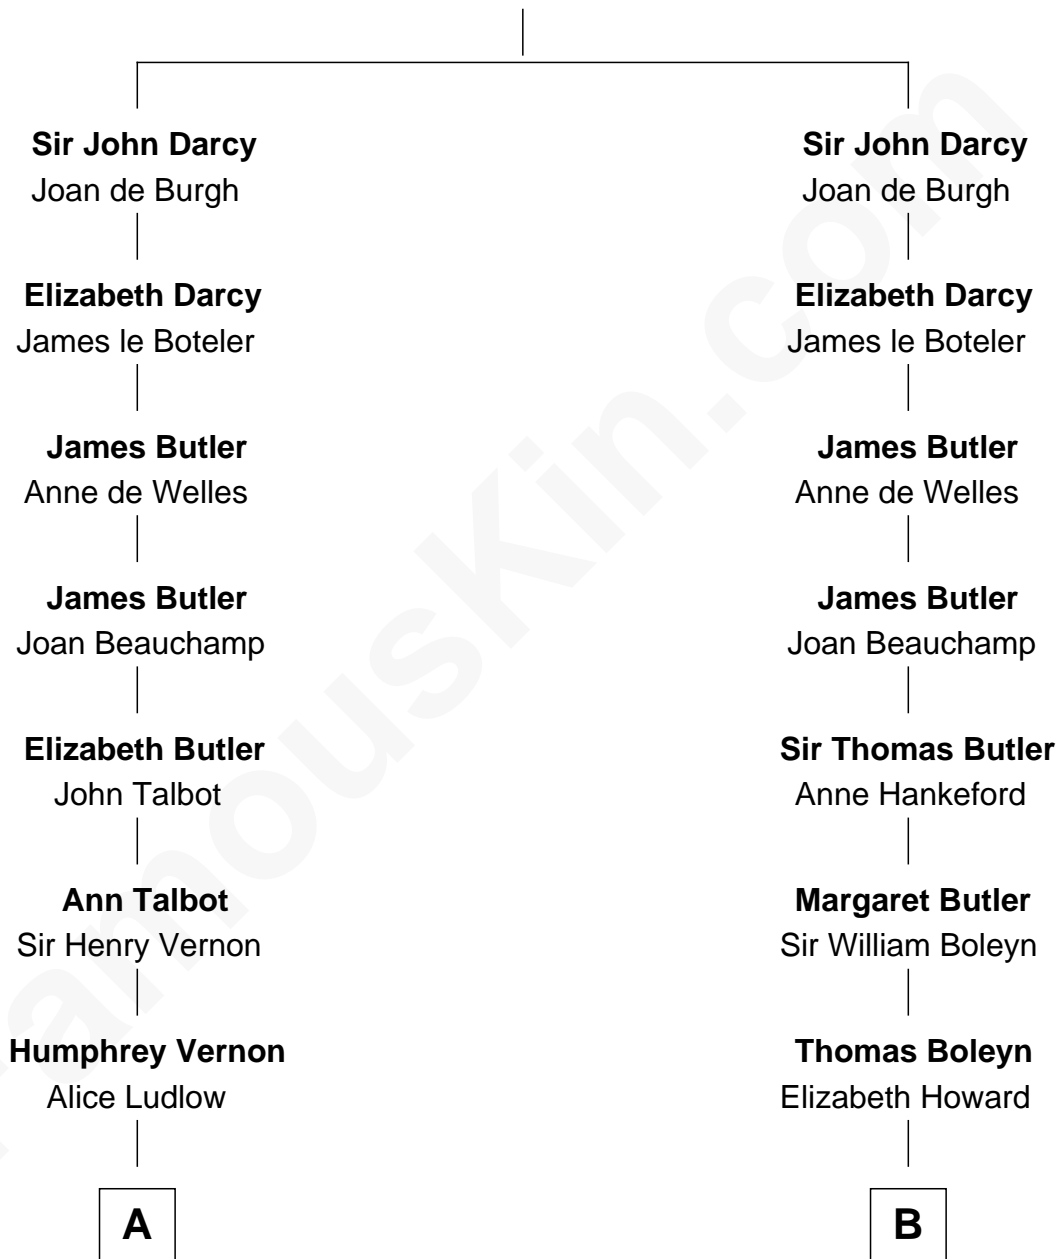

# FamousKin.com Relationship Chart of

**Sarah Ferguson**

*Duchess of York*

8th cousin 13 times removed of

**Queen Elizabeth I**

*Queen of England*

**Sir Roger Darcy**

Isabel de Aton

**C**

**Louisa Jane Hamilton**

William Henry Walter Montagu-Douglas-Scott

**Herbert Andrew Montagu-Douglas-Scott**

Marie Josephine Edwards

**Marian Louisa Montagu-Douglas-Scott**

Andrew Henry Ferguson

**Ronald Ivor Ferguson**

Susan Mary Wright

**Sarah Ferguson**

*Duchess of York*