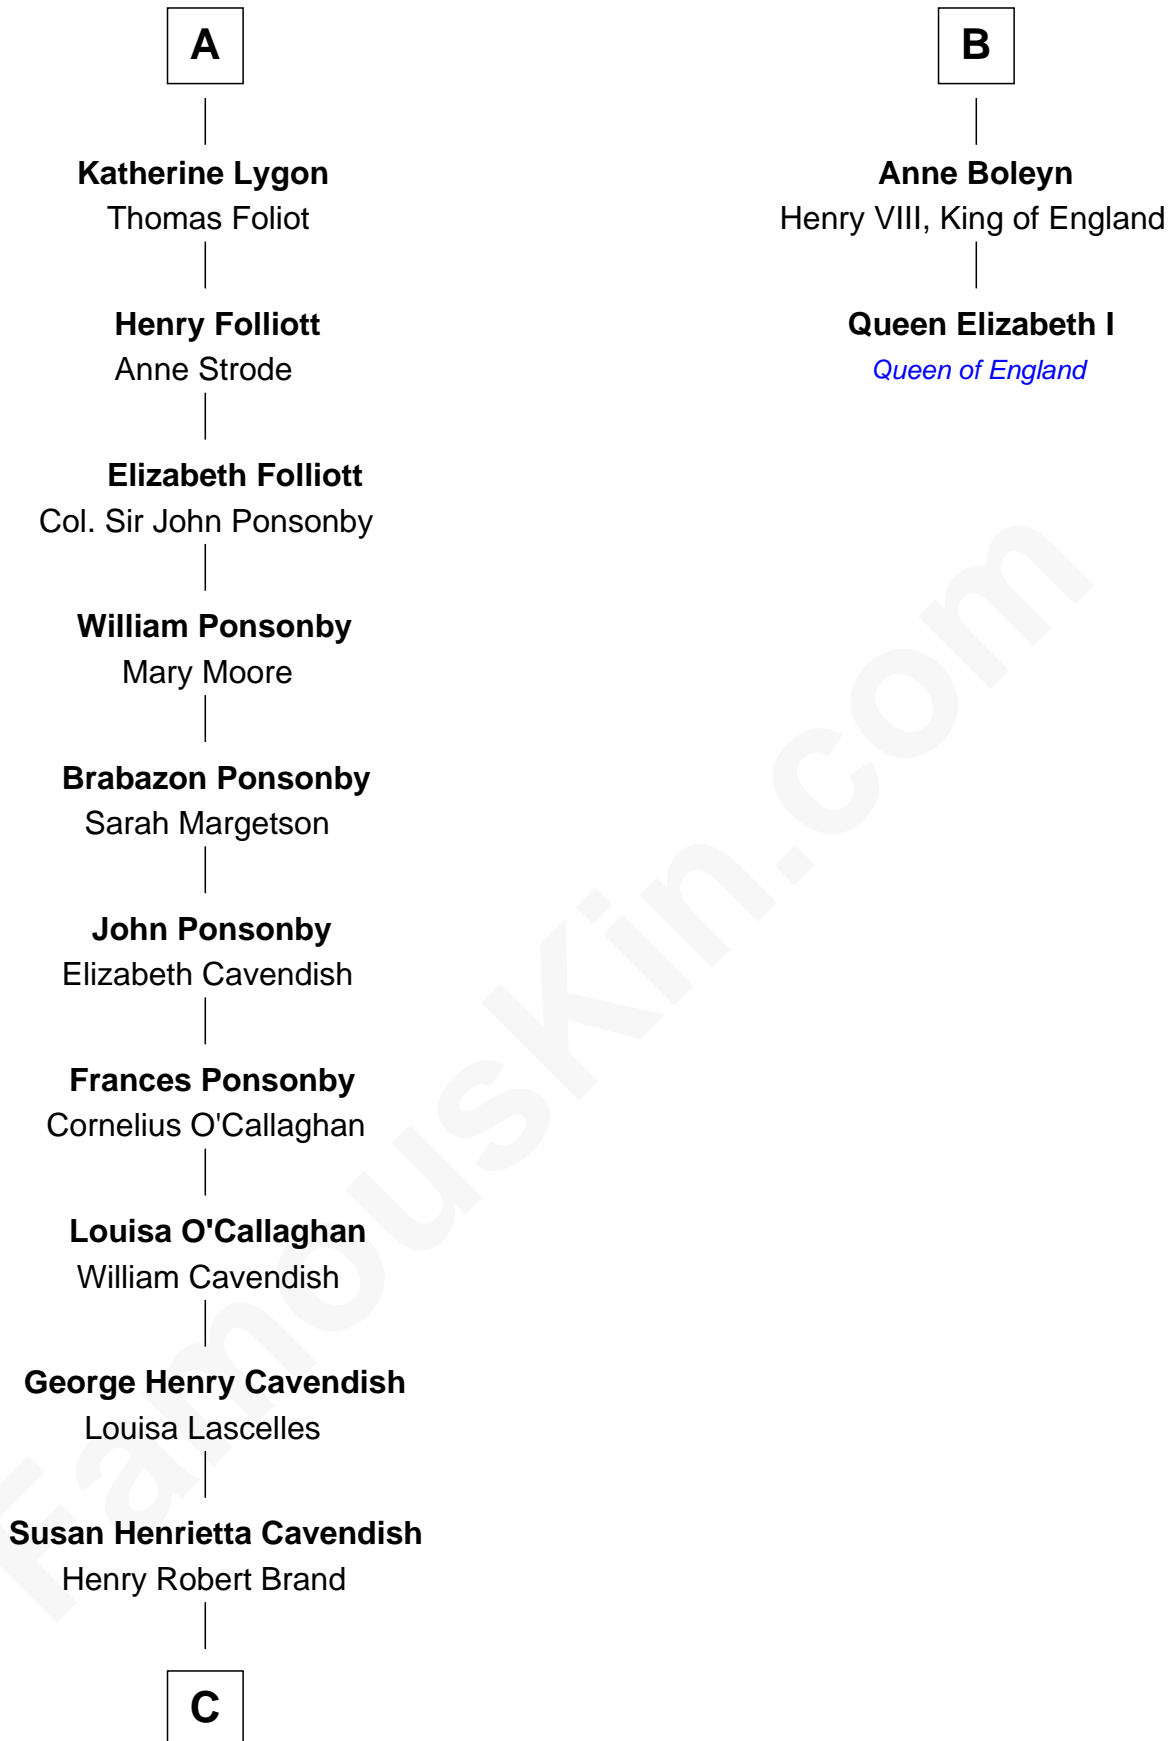

FamousKin.com Relationship Chart of

Sarah Ferguson

Duchess of York

8th cousin 12 times removed of

Queen Elizabeth I

Queen of England

Humphrey de Bohun

Elizabeth Plantagenet

Sir William de Bohun
Elizabeth de Badlesmere

Elizabeth de Bohun
Sir Richard Fitzalan

Elizabeth Fitzalan
Sir Thomas Mowbray

Isabel Mowbray
Sir James Berkeley

Maurice Berkeley
Isabel Mead

Anne Berkeley
Sir William Dennis

Eleanor Dennis
William Lygon

A

Eleanor de Bohun
Sir James le Boteler

James le Boteler
Elizabeth Darcy

James Butler
Anne de Welles

James Butler
Joan Beauchamp

Sir Thomas Butler
Anne Hankeford

Margaret Butler
Sir William Boleyn

Thomas Boleyn
Elizabeth Howard

B

C

—
Margaret Brand

Algernon Francis Holford Ferguson

—
Andrew Henry Ferguson

Marian Louisa Montagu-Douglas-Scott

—
Ronald Ivor Ferguson