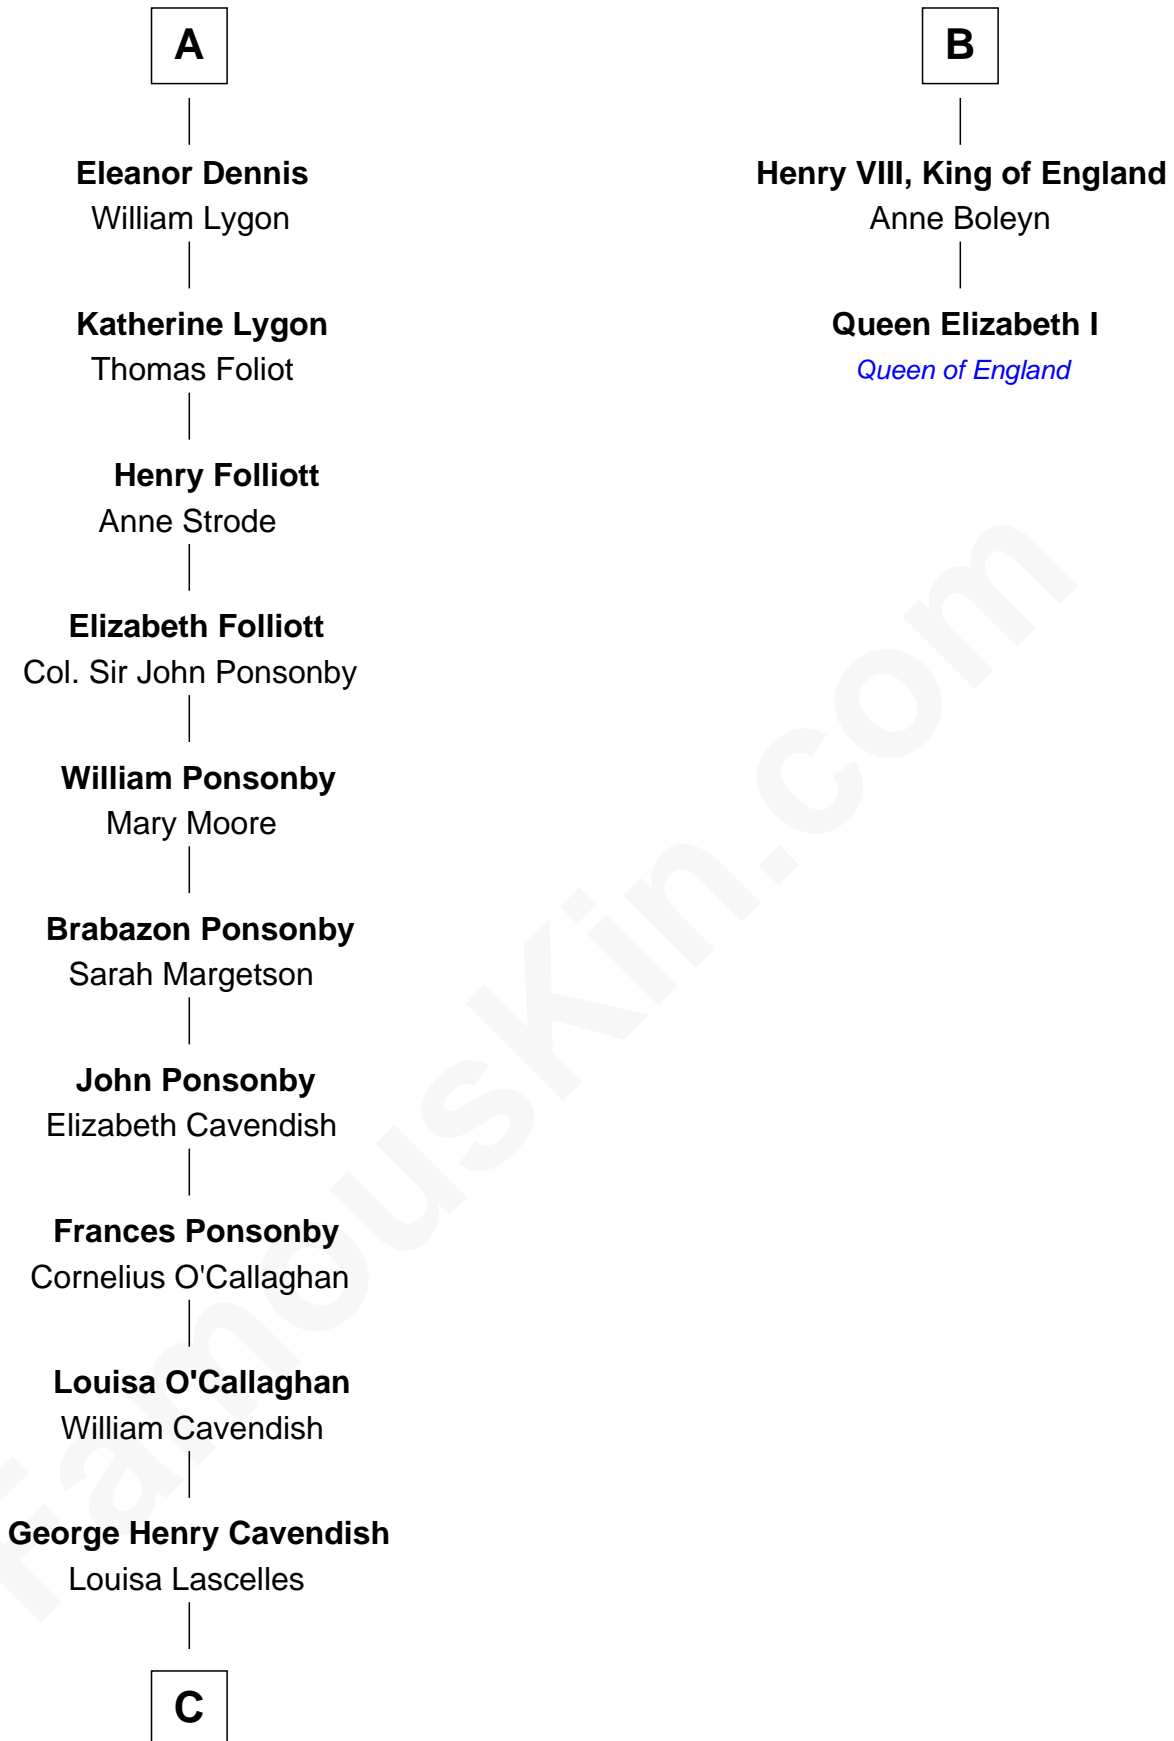

FamousKin.com Relationship Chart of

Sarah Ferguson

Duchess of York

8th cousin 13 times removed of

Queen Elizabeth I

Queen of England

Richard Fitzalan

Alice de Saluzzo

C

—
Susan Henrietta Cavendish

Henry Robert Brand

—
Margaret Brand

Algernon Francis Holford Ferguson

—
Andrew Henry Ferguson

Marian Louisa Montagu-Douglas-Scott

—
Ronald Ivor Ferguson

Susan Mary Wright

—
Sarah Ferguson

Duchess of York

FamousKin.com