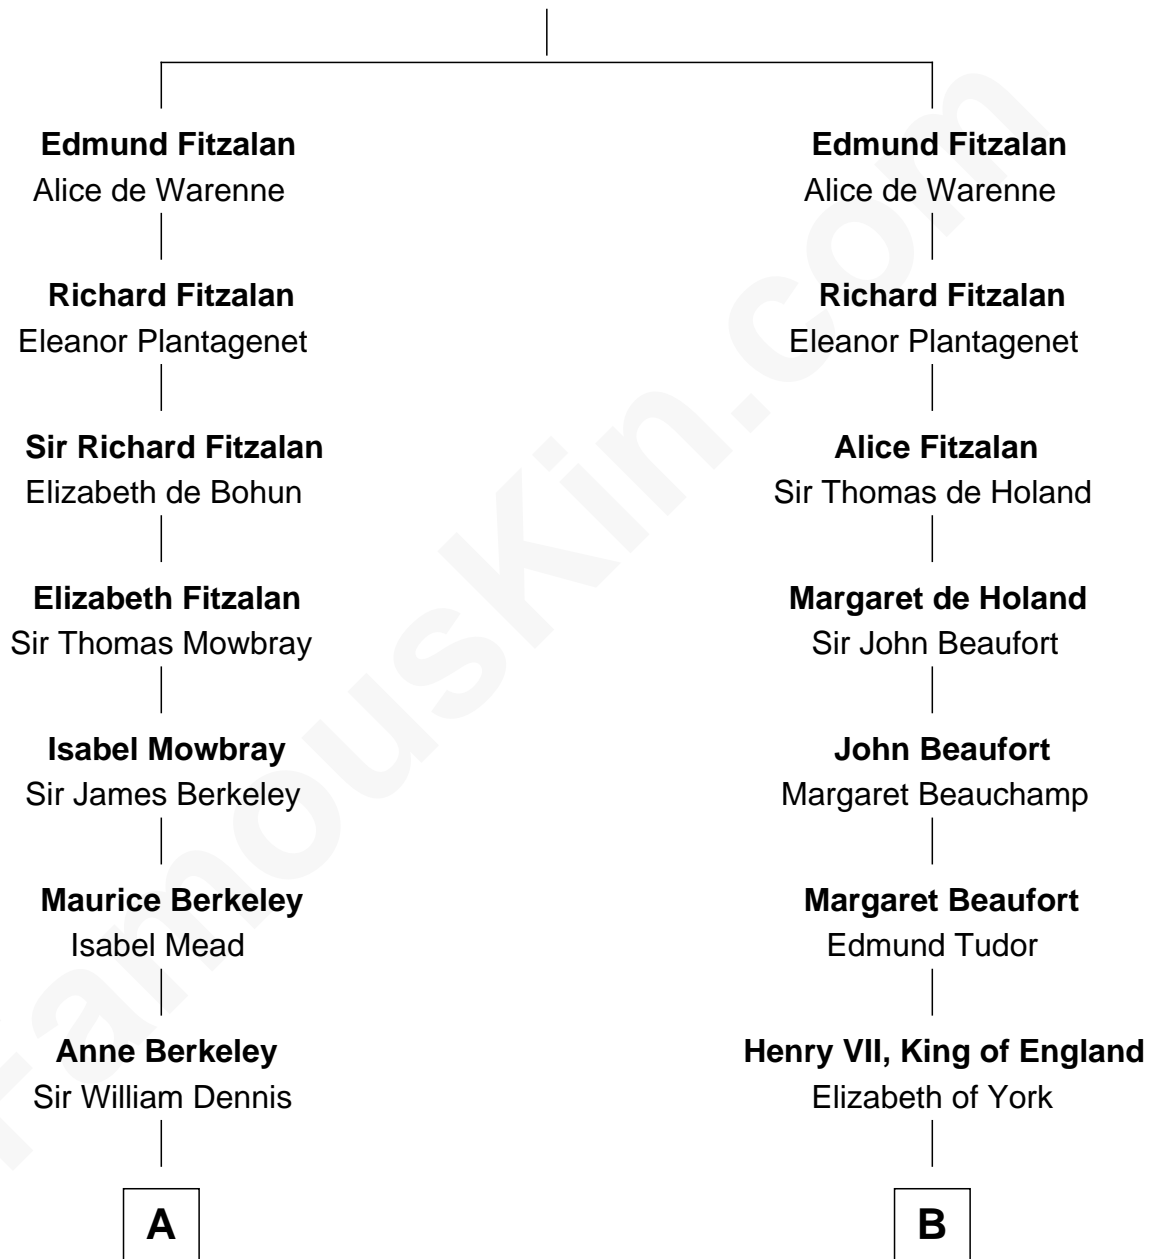

FamousKin.com Relationship Chart of

Sarah Ferguson

Duchess of York

8th cousin 13 times removed of

Queen Elizabeth I

Queen of England

Richard Fitzalan

Alice de Saluzzo

C

—
Susan Henrietta Cavendish

Henry Robert Brand

—
Margaret Brand

Algernon Francis Holford Ferguson

—
Andrew Henry Ferguson

Marian Louisa Montagu-Douglas-Scott

—
Ronald Ivor Ferguson

Susan Mary Wright

—
Sarah Ferguson

Duchess of York

FamousKin.com