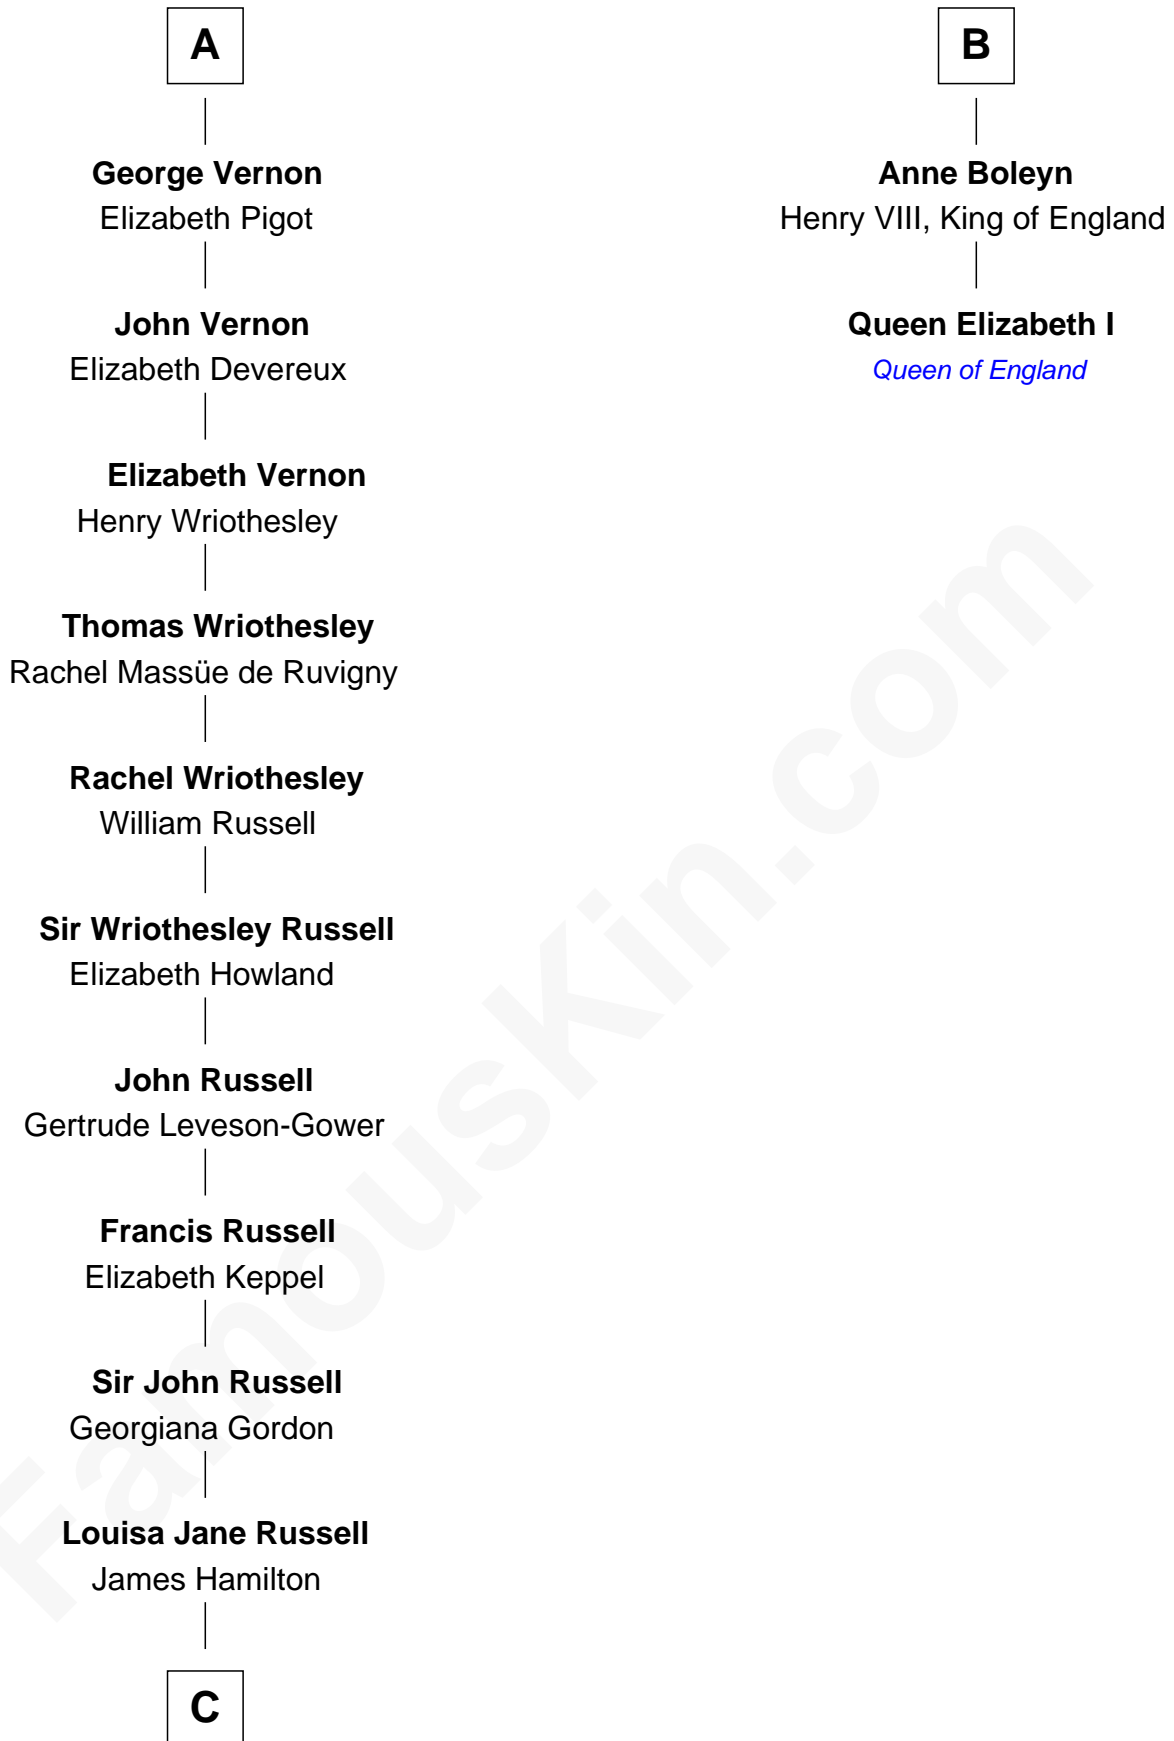

FamousKin.com Relationship Chart of

Sarah Ferguson

Duchess of York

8th cousin 13 times removed of

Queen Elizabeth I

Queen of England

Sir Edmund Boteler

Joan FitzGerald

Anne Hankeford

Margaret Butler

Sir William Boleyn

Thomas Boleyn

Elizabeth Howard

B

C

—
Louisa Jane Hamilton