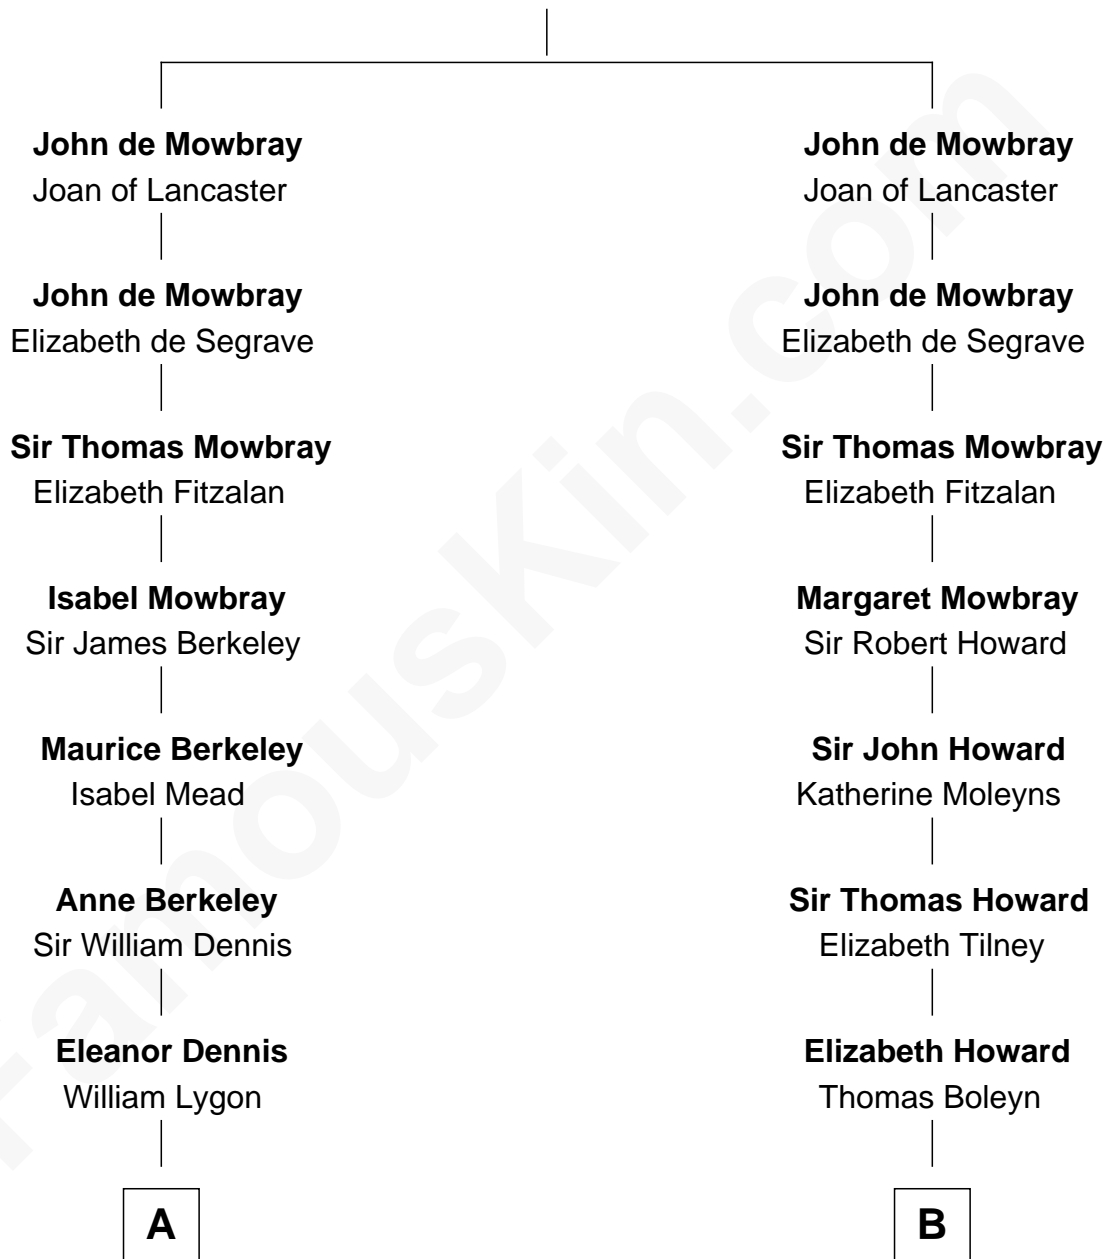

# FamousKin.com Relationship Chart of

**Sarah Ferguson**

*Duchess of York*

8th cousin 12 times removed of

**Queen Elizabeth I**

*Queen of England*

**Sir John de Mowbray**

Aline de Braiose

**C**

—  
**Margaret Brand**

Algernon Francis Holford Ferguson

—  
**Andrew Henry Ferguson**

Marian Louisa Montagu-Douglas-Scott

—  
**Ronald Ivor Ferguson**

Susan Mary Wright

—  
**Sarah Ferguson**

*Duchess of York*

FamousKin.com