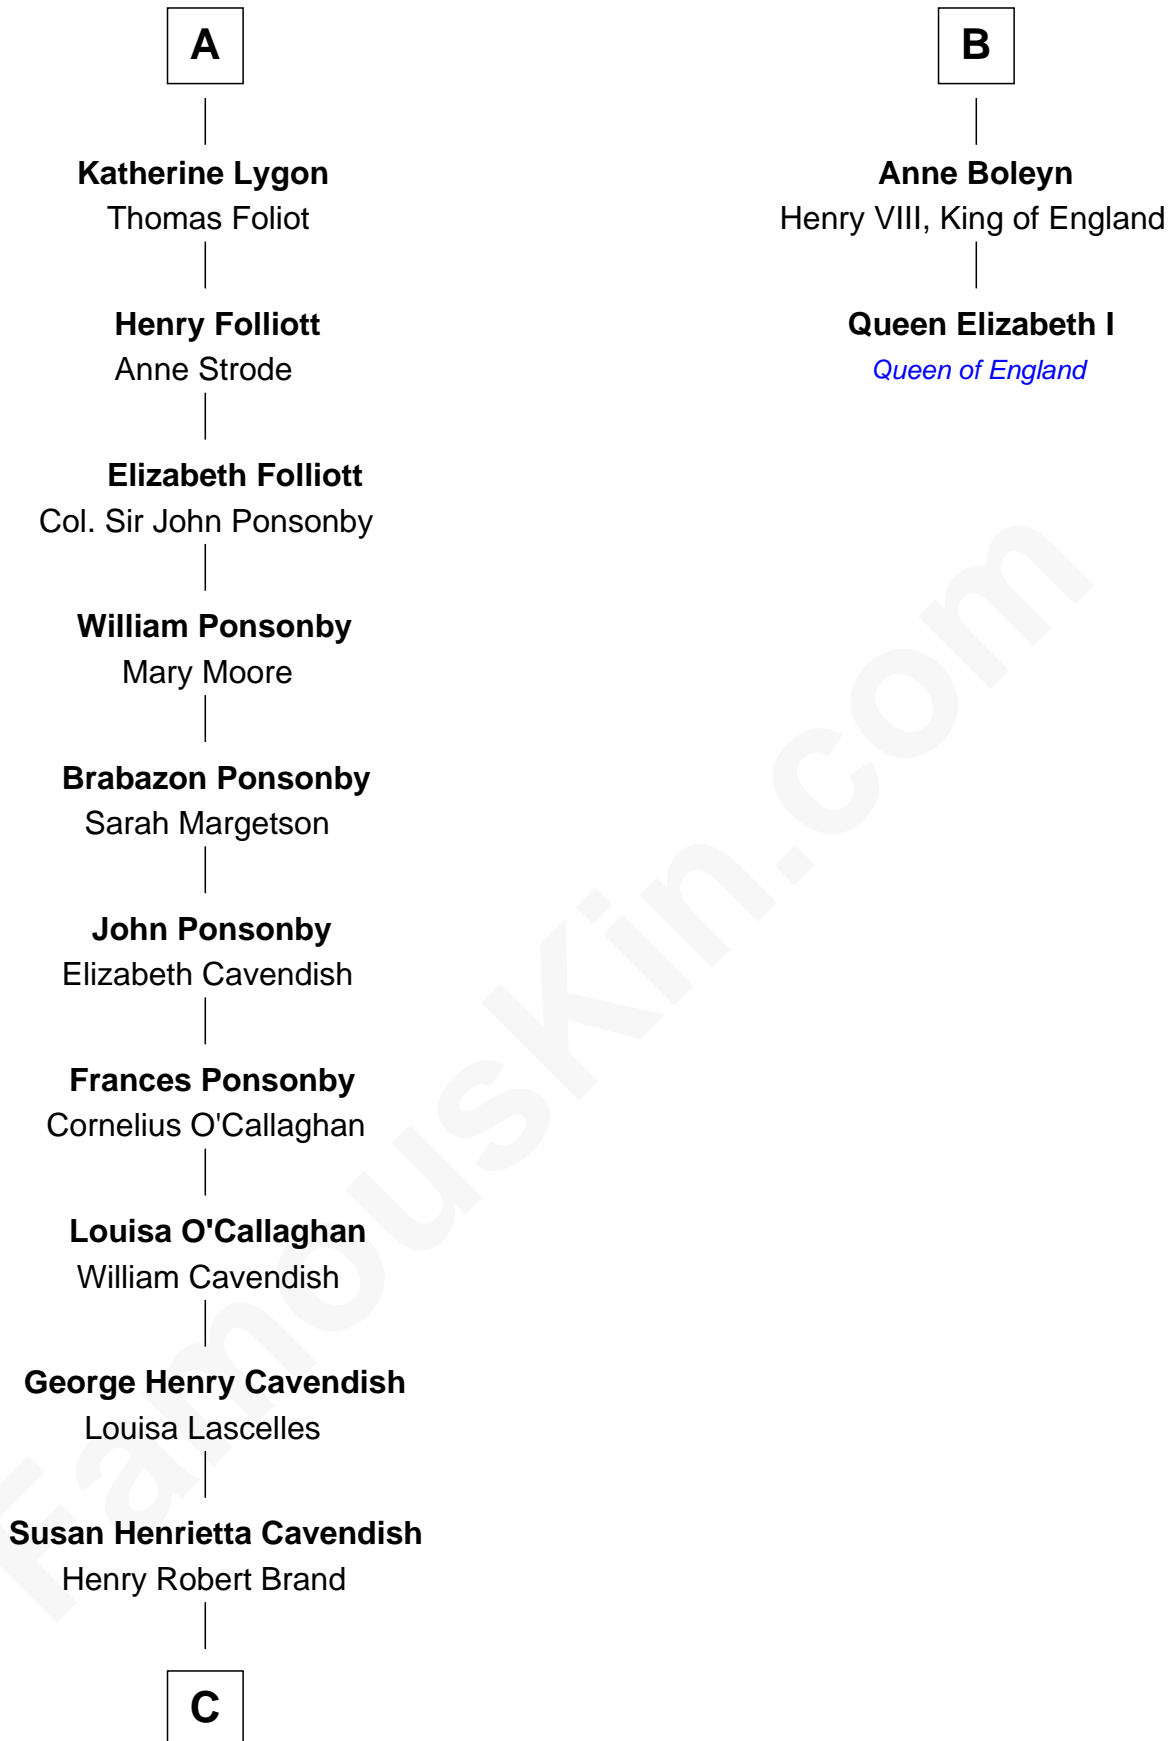

# FamousKin.com Relationship Chart of

**Sarah Ferguson**

*Duchess of York*

8th cousin 12 times removed of

**Queen Elizabeth I**

*Queen of England*

**Sir John de Mowbray**

Aline de Braiose

**C**

—  
**Margaret Brand**

Algernon Francis Holford Ferguson

—  
**Andrew Henry Ferguson**

Marian Louisa Montagu-Douglas-Scott

—  
**Ronald Ivor Ferguson**

Susan Mary Wright

—  
**Sarah Ferguson**