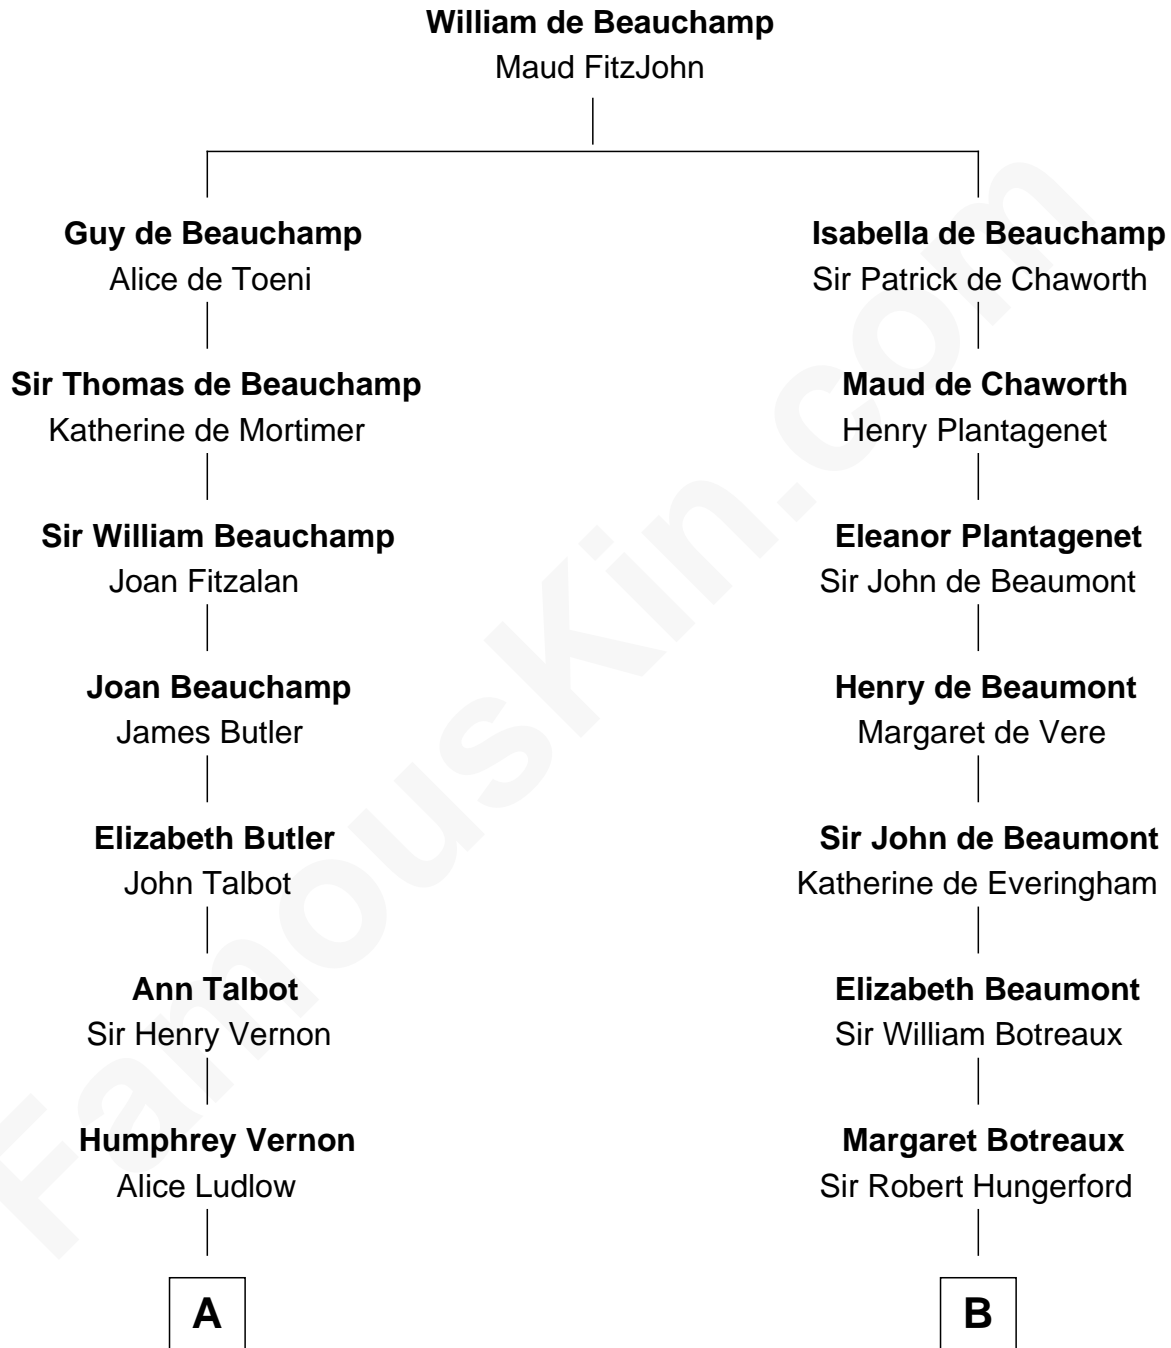

FamousKin.com Relationship Chart of

Sarah Ferguson

Duchess of York

20th cousin 1 time removed of

Sir Charles Tupper

6th Prime Minister of Canada

C

Louisa Jane Hamilton

William Henry Walter Montagu-Douglas-Scott

Herbert Andrew Montagu-Douglas-Scott

Marie Josephine Edwards

Marian Louisa Montagu-Douglas-Scott

Andrew Henry Ferguson

Ronald Ivor Ferguson

Susan Mary Wright

Sarah Ferguson

Duchess of York

D

Mary Bassett

Eliakim Tupper

Charles Tupper

Elizabeth West

Rev. Charles Tupper

Miriam Lockhart