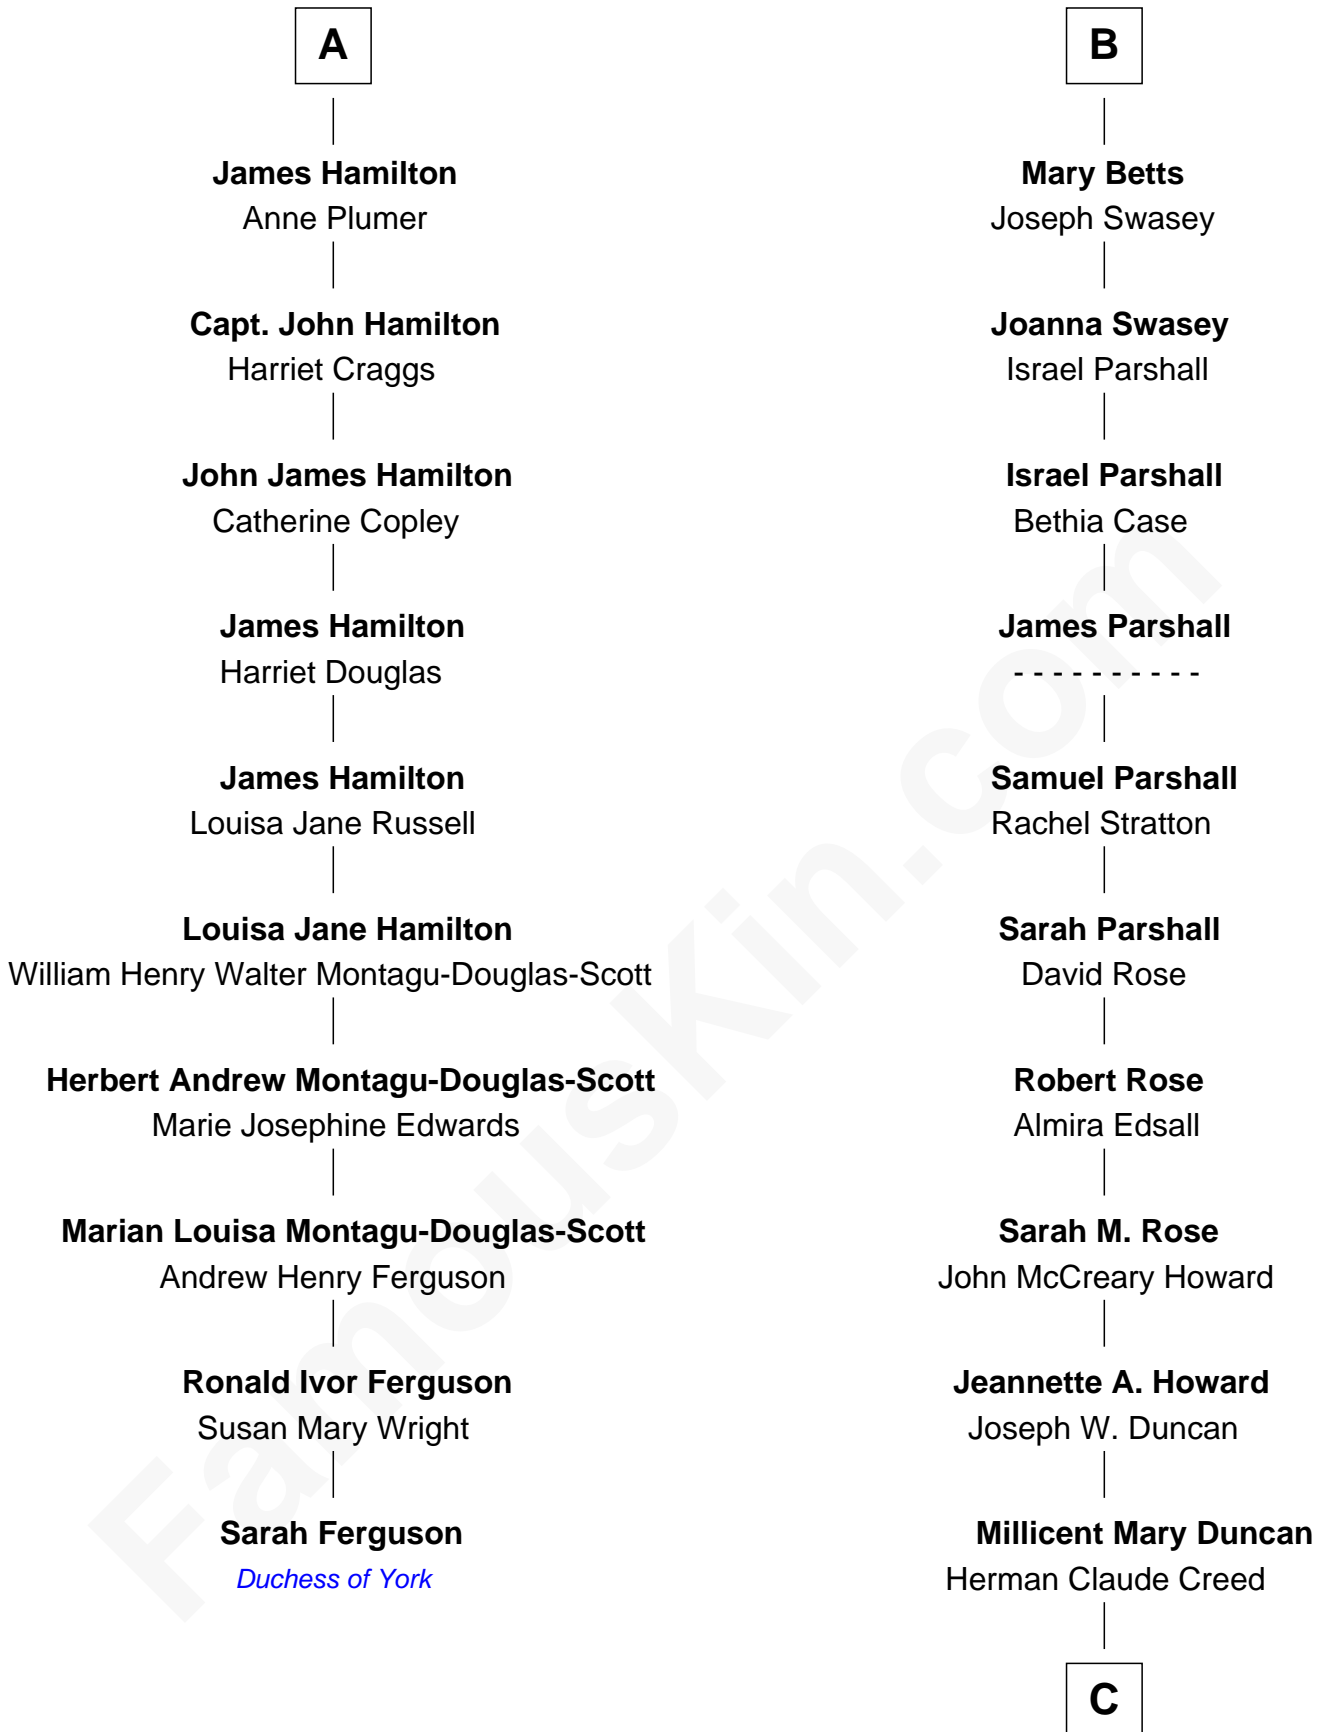

FamousKin.com
Relationship Chart of
Sarah Ferguson
Duchess of York

16th cousin 3 times removed of
Rand Paul
U.S. Senator from Kentucky

Sir John Colepepper
 Agnes Gainsford

C

Carol Ione Creed
William Wilson Wells

Carol Jean Wells
Ronald Ernest Paul

Rand Paul
U.S. Senator from Kentucky

FamousKin.com