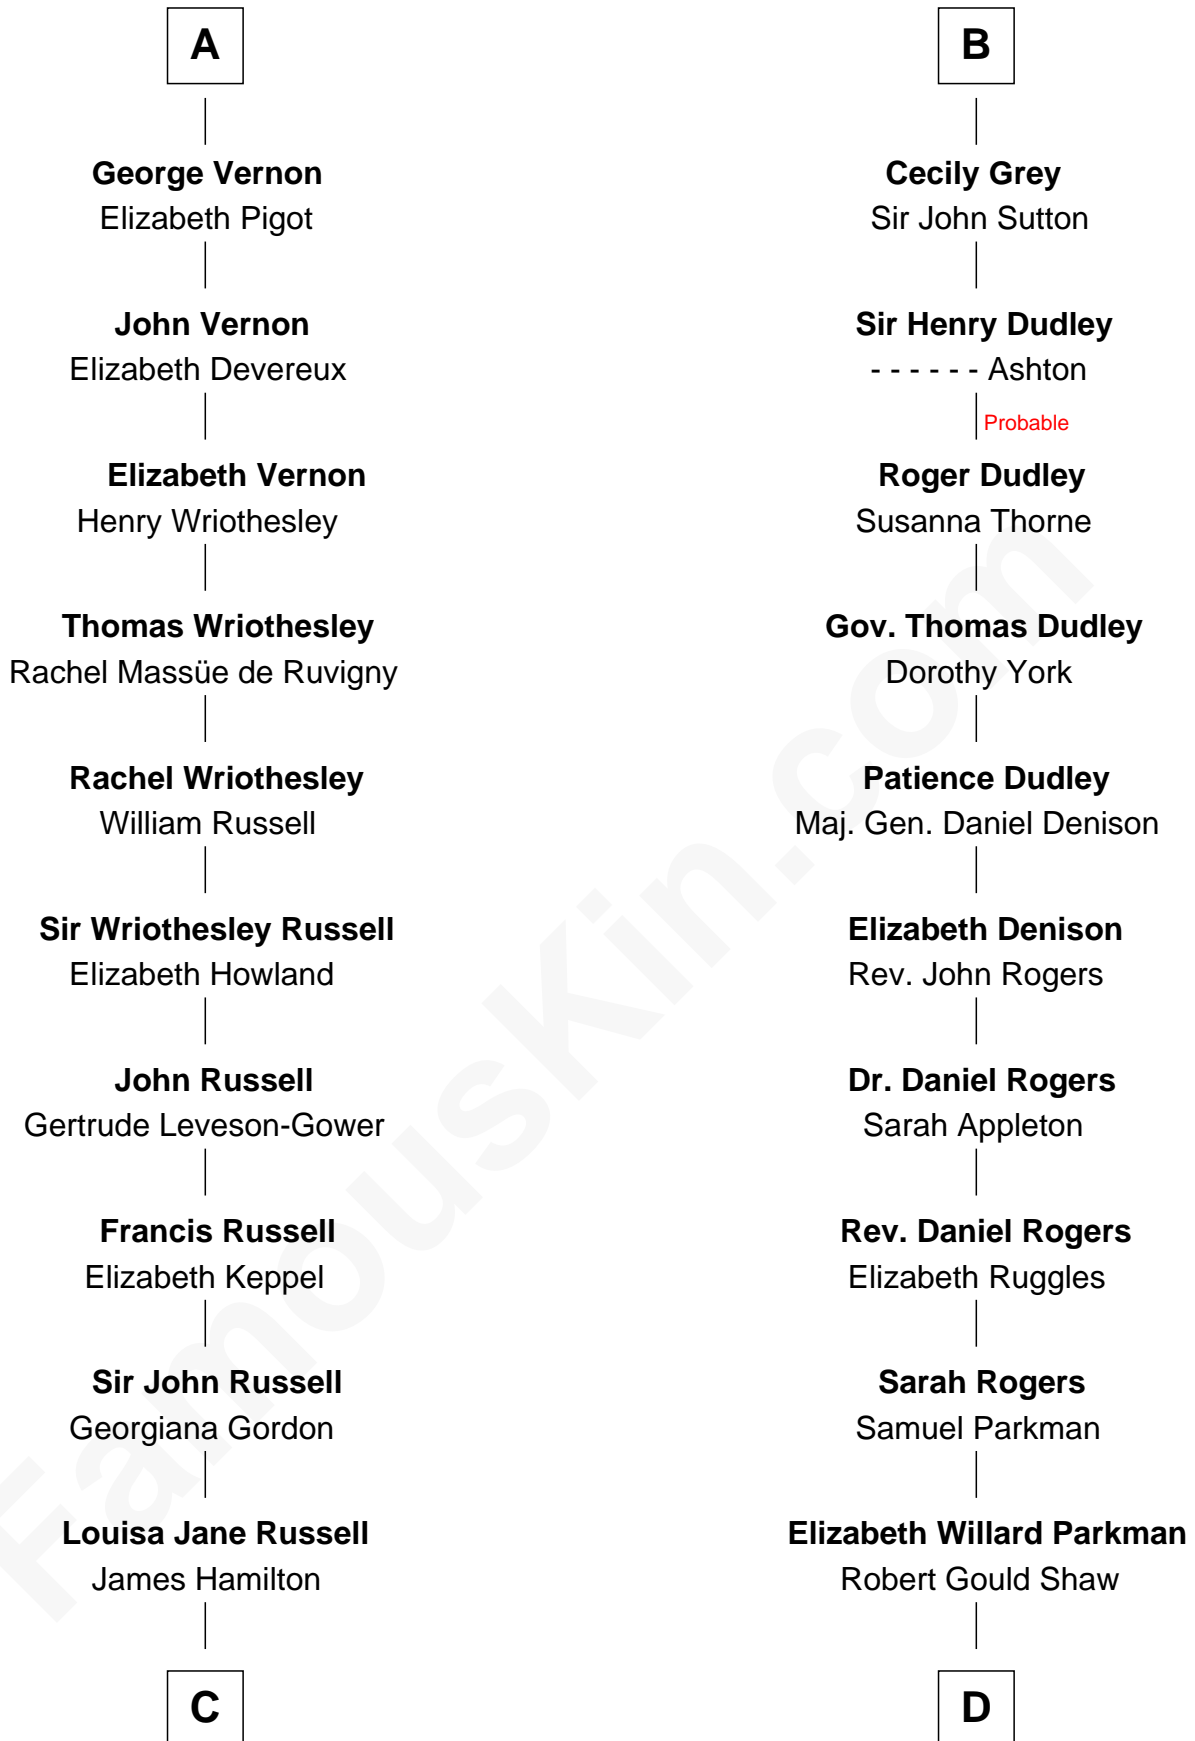

FamousKin.com Relationship Chart of

Sarah Ferguson

Duchess of York

18th cousin 3 times removed of

Colonel Robert Gould Shaw

U.S. Civil War leader of film "Glory" fame

William de Ros
Maude de Vaux

Sir William de Ros
Margery de Badlesmere

Thomas de Ros
Beatrice de Stafford

Margaret de Ros
Sir Reynold Grey

Margaret Grey
Sir William Bonville

William Bonville
Elizabeth Harington

William Bonville
Katherine Neville

Cecily Bonville
Thomas Grey

B

C

Louisa Jane Hamilton

William Henry Walter Montagu-Douglas-Scott

Herbert Andrew Montagu-Douglas-Scott

Marie Josephine Edwards

Marian Louisa Montagu-Douglas-Scott

Andrew Henry Ferguson

Ronald Ivor Ferguson

Susan Mary Wright

Sarah Ferguson

Duchess of York

D

Francis George Shaw

Sarah Blake Sturgis

Colonel Robert Gould Shaw

Main character in film "Glory"