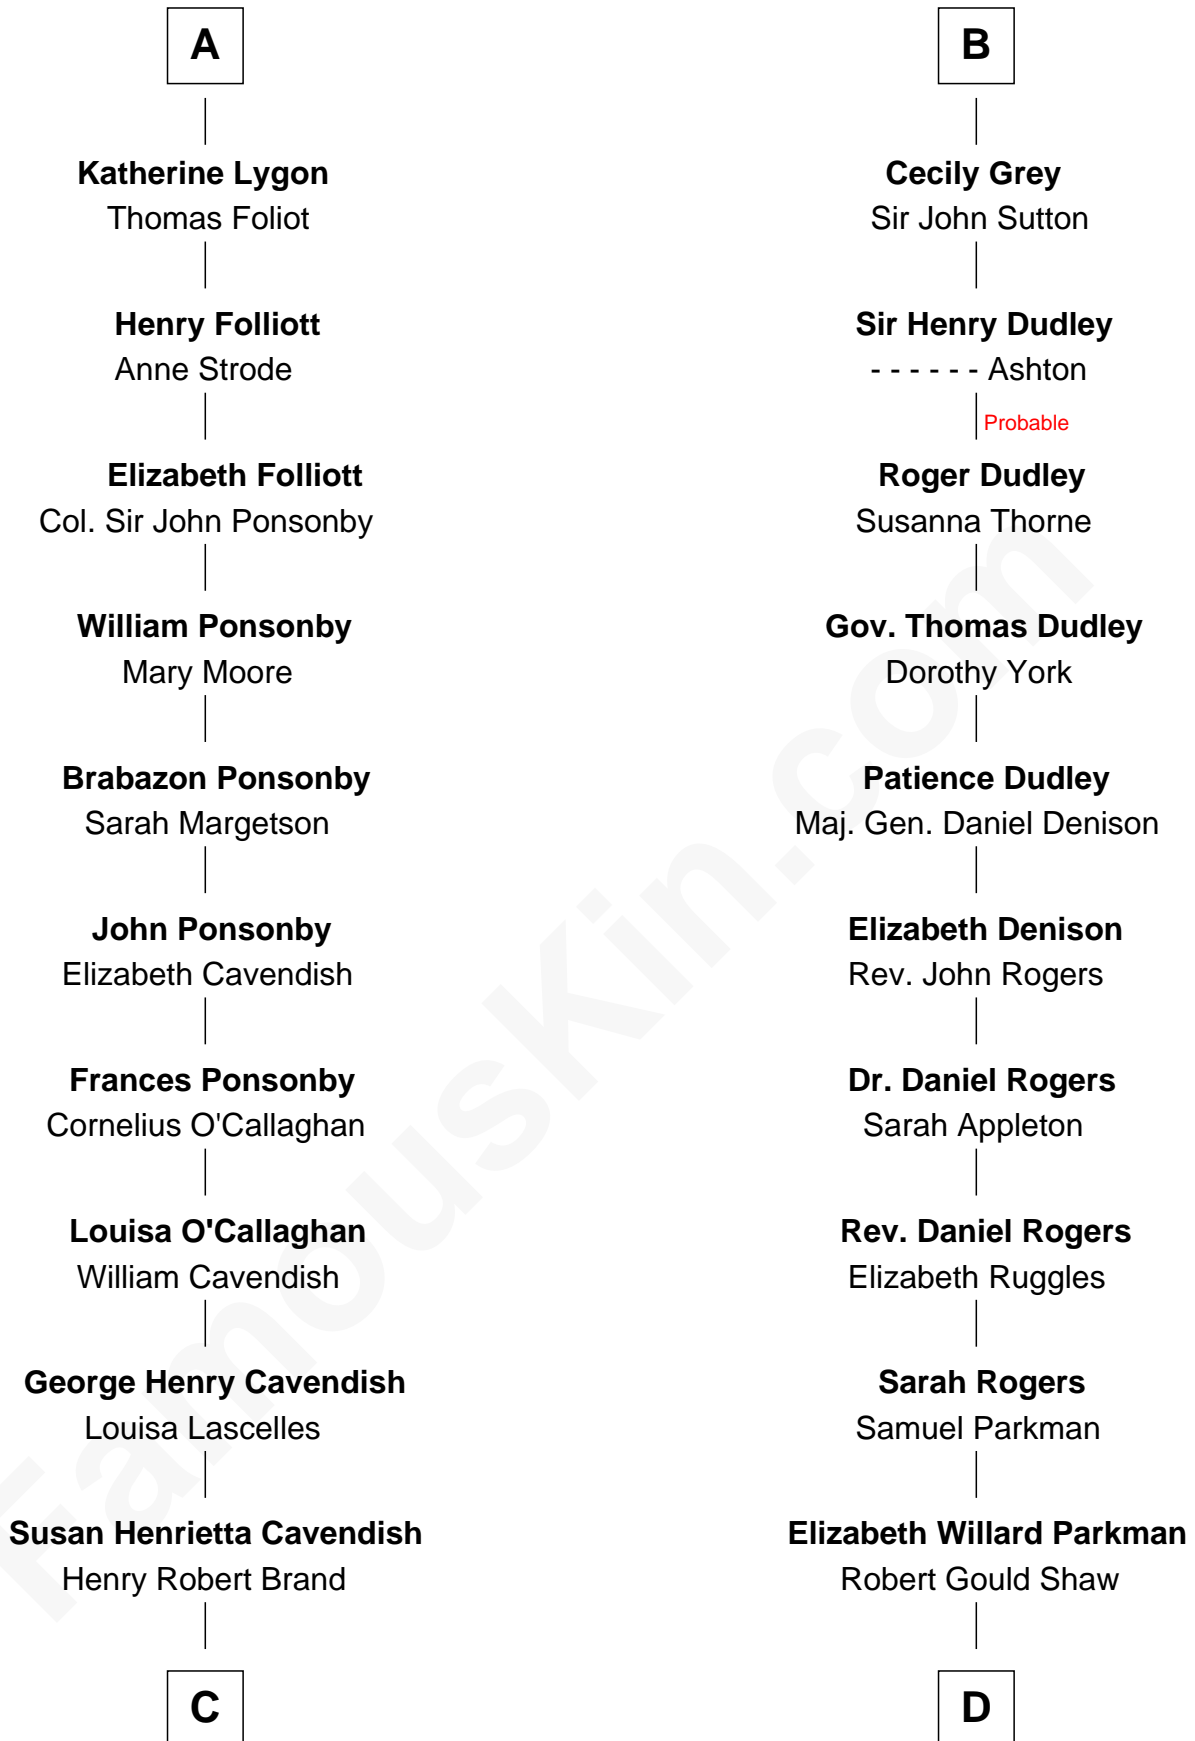

FamousKin.com Relationship Chart of

Sarah Ferguson

Duchess of York

18th cousin 2 times removed of

Colonel Robert Gould Shaw

U.S. Civil War leader of film "Glory" fame

Bartholomew de Badlesmere

Margaret de Clare

Elizabeth Harington

William Bonville

Katherine Neville

Cecily Bonville

Thomas Grey

B

C

Margaret Brand
Algernon Francis Holford Ferguson

Andrew Henry Ferguson
Marian Louisa Montagu-Douglas-Scott

Ronald Ivor Ferguson
Susan Mary Wright

Sarah Ferguson
Duchess of York

D

Francis George Shaw
Sarah Blake Sturgis

Colonel Robert Gould Shaw
Main character in film "Glory"