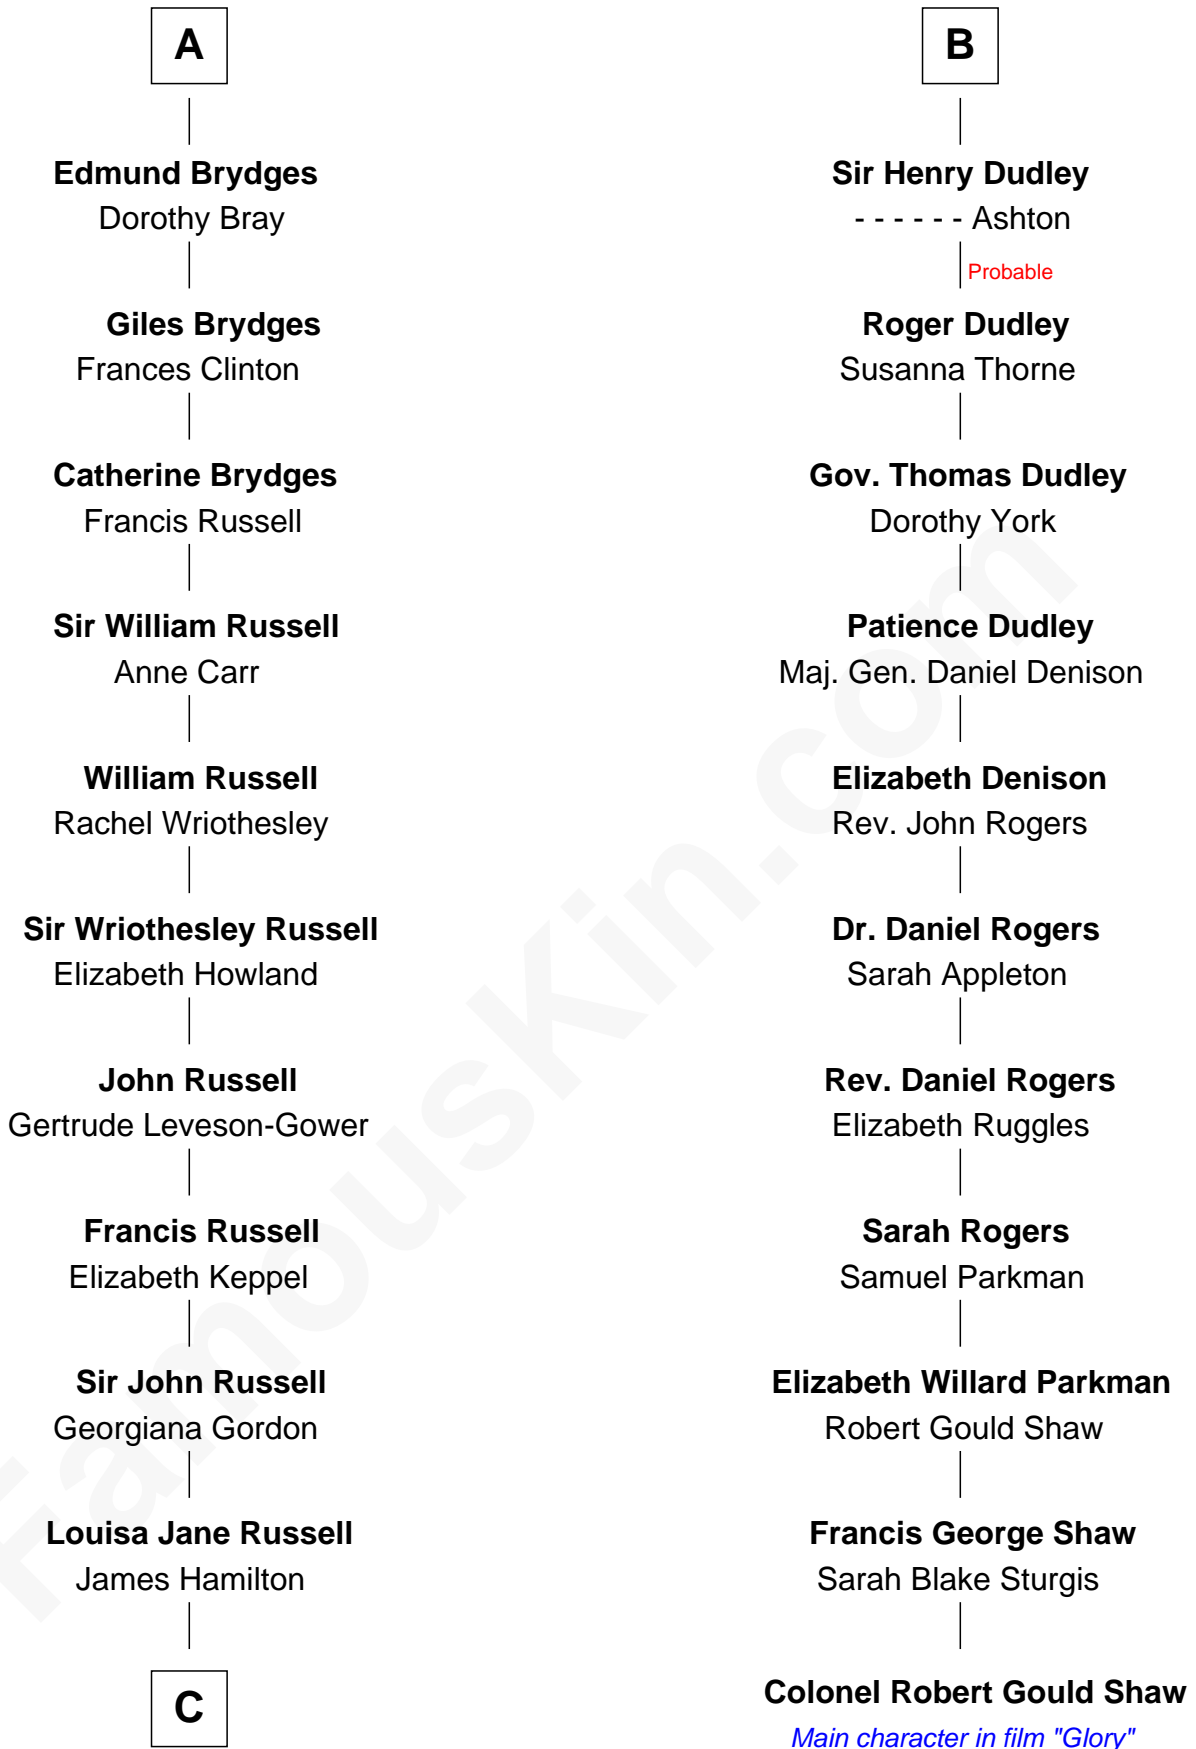

FamousKin.com Relationship Chart of

Sarah Ferguson

Duchess of York

17th cousin 4 times removed of

Colonel Robert Gould Shaw

U.S. Civil War leader of film "Glory" fame

Sir Robert de Holland

Maude la Zouche

C

Louisa Jane Hamilton

William Henry Walter Montagu-Douglas-Scott

Herbert Andrew Montagu-Douglas-Scott

Marie Josephine Edwards

Marian Louisa Montagu-Douglas-Scott

Andrew Henry Ferguson

Ronald Ivor Ferguson

Susan Mary Wright

Sarah Ferguson

Duchess of York