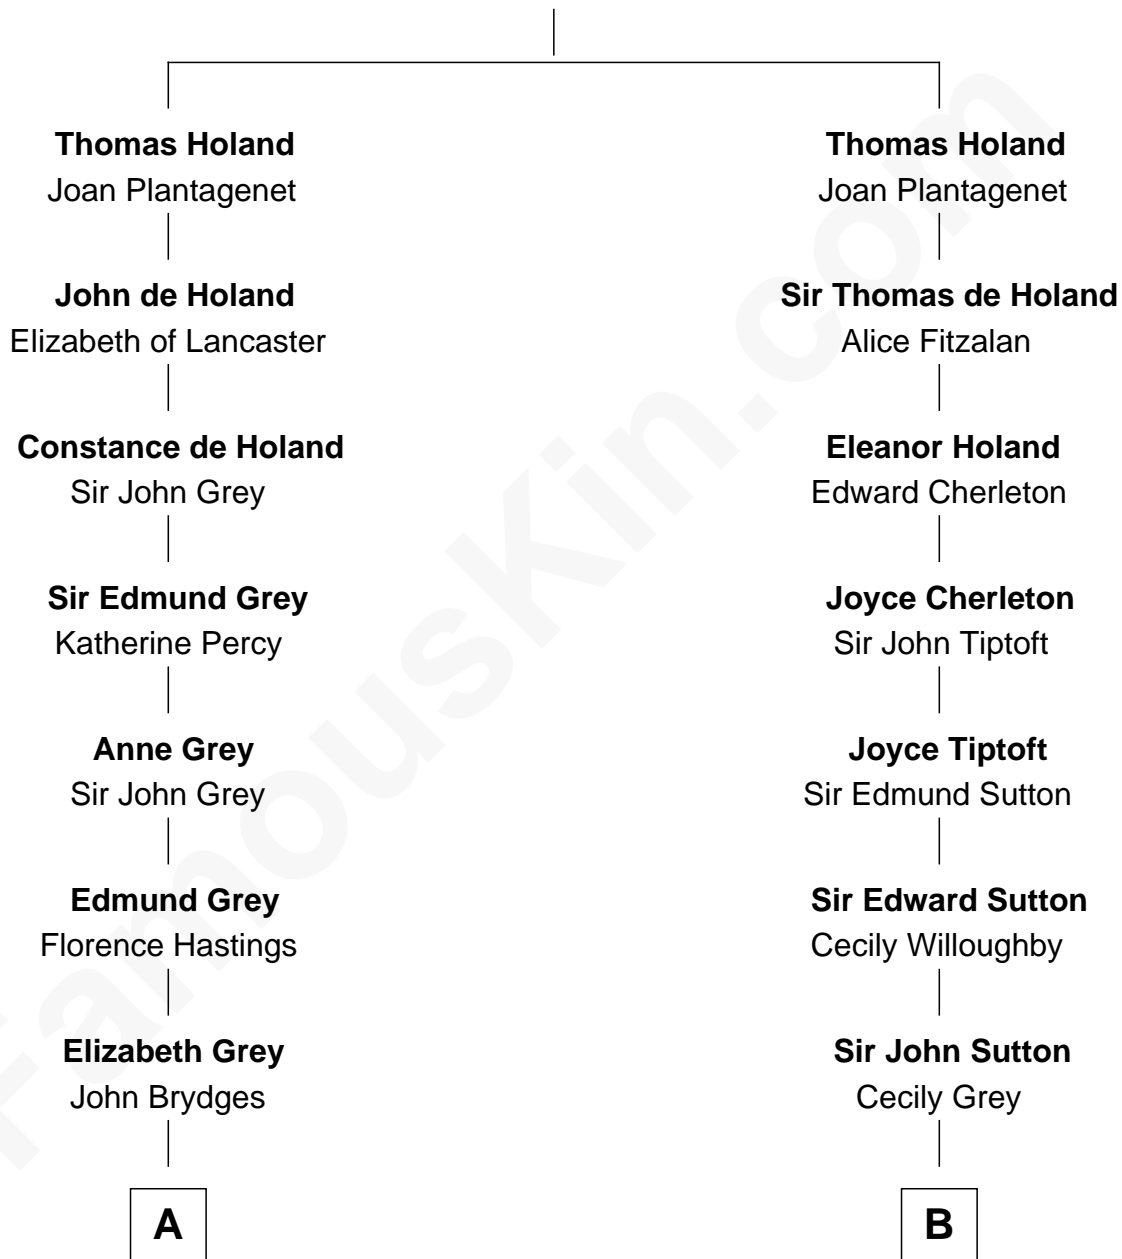

FamousKin.com Relationship Chart of

Sarah Ferguson

Duchess of York

17th cousin 4 times removed of

Colonel Robert Gould Shaw

U.S. Civil War leader of film "Glory" fame

Sir Robert de Holland

Maude la Zouche

C

Louisa Jane Hamilton

William Henry Walter Montagu-Douglas-Scott

Herbert Andrew Montagu-Douglas-Scott

Marie Josephine Edwards

Marian Louisa Montagu-Douglas-Scott

Andrew Henry Ferguson

Ronald Ivor Ferguson

Susan Mary Wright

Sarah Ferguson

Duchess of York