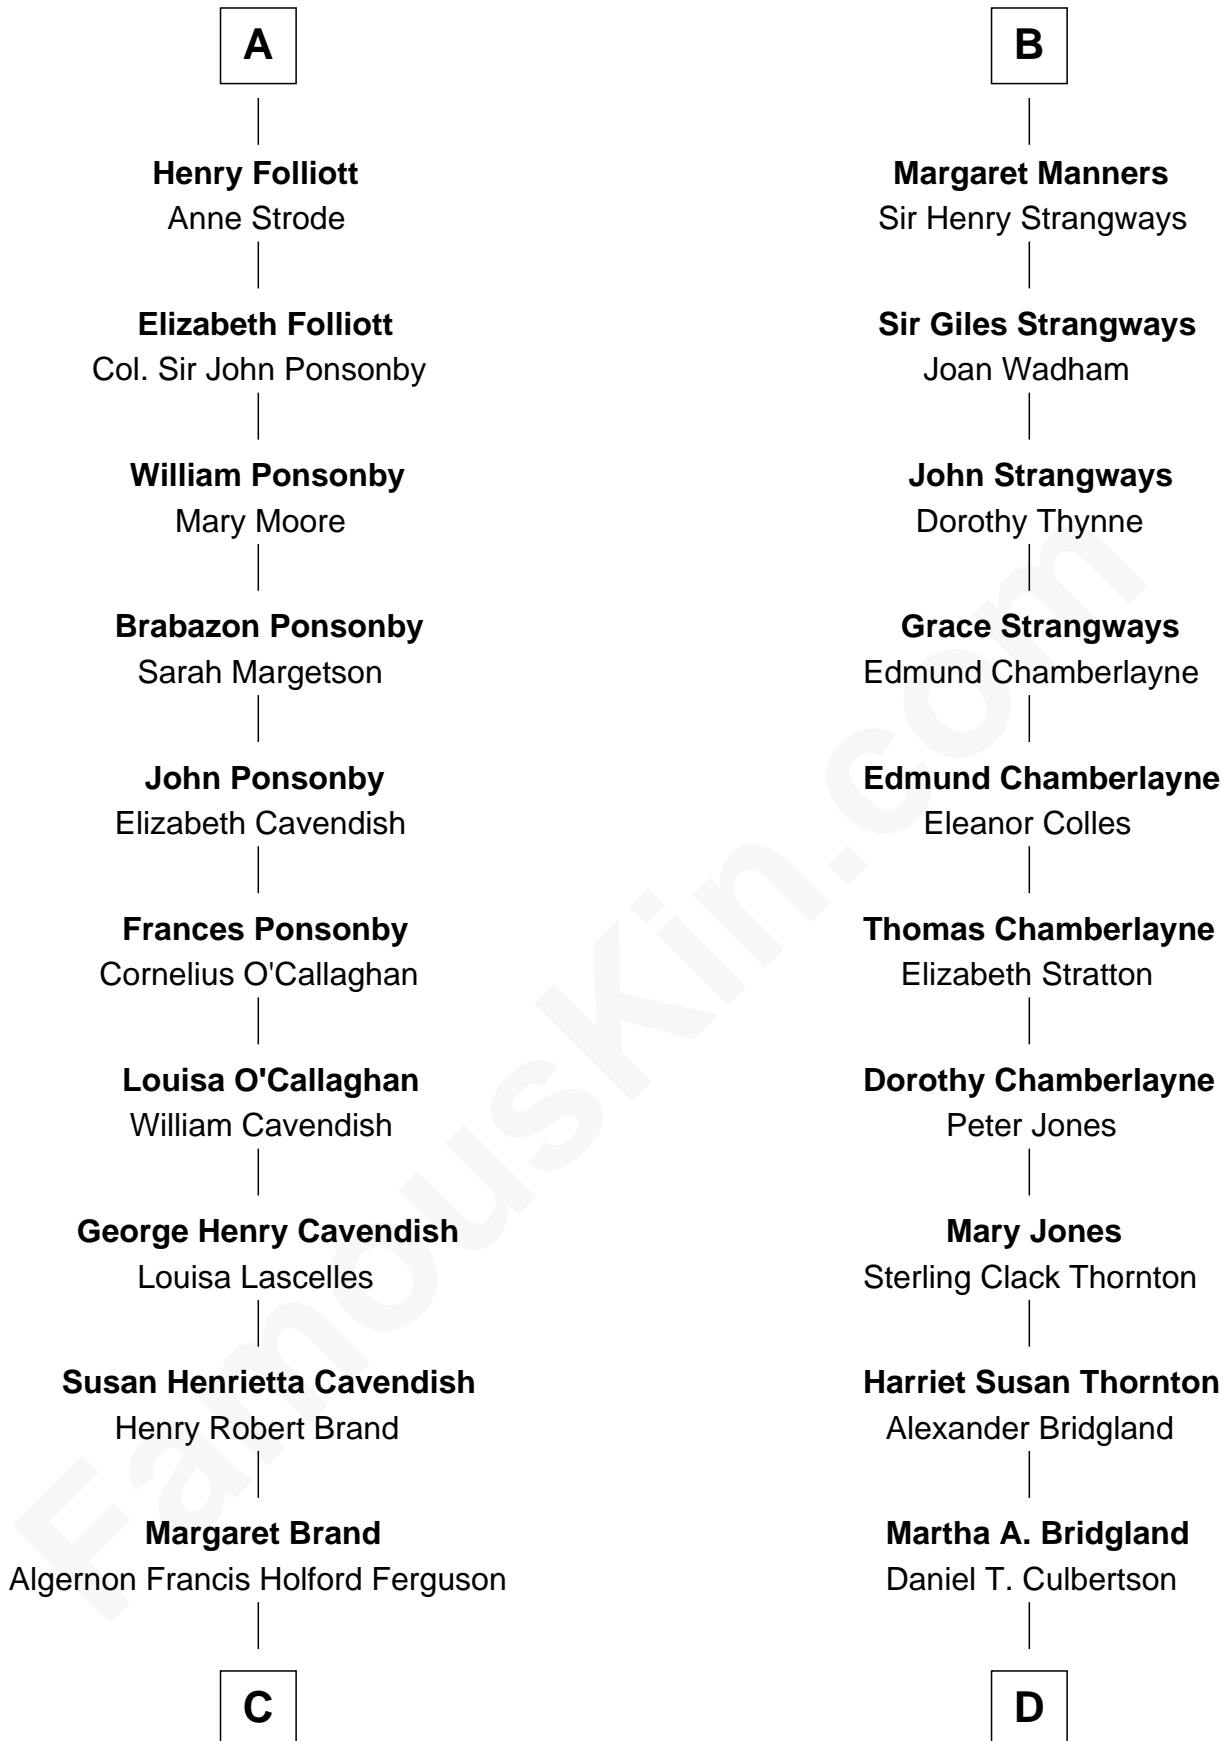

FamousKin.com Relationship Chart of

Sarah Ferguson

Duchess of York

19th cousin of

Steve McQueen

Movie Actor

C

Andrew Henry Ferguson

Marian Louisa Montagu-Douglas-Scott

Ronald Ivor Ferguson

Susan Mary Wright

Sarah Ferguson

Duchess of York

D

Caroline Myrtle Culbertson

Lewis D. McQueen