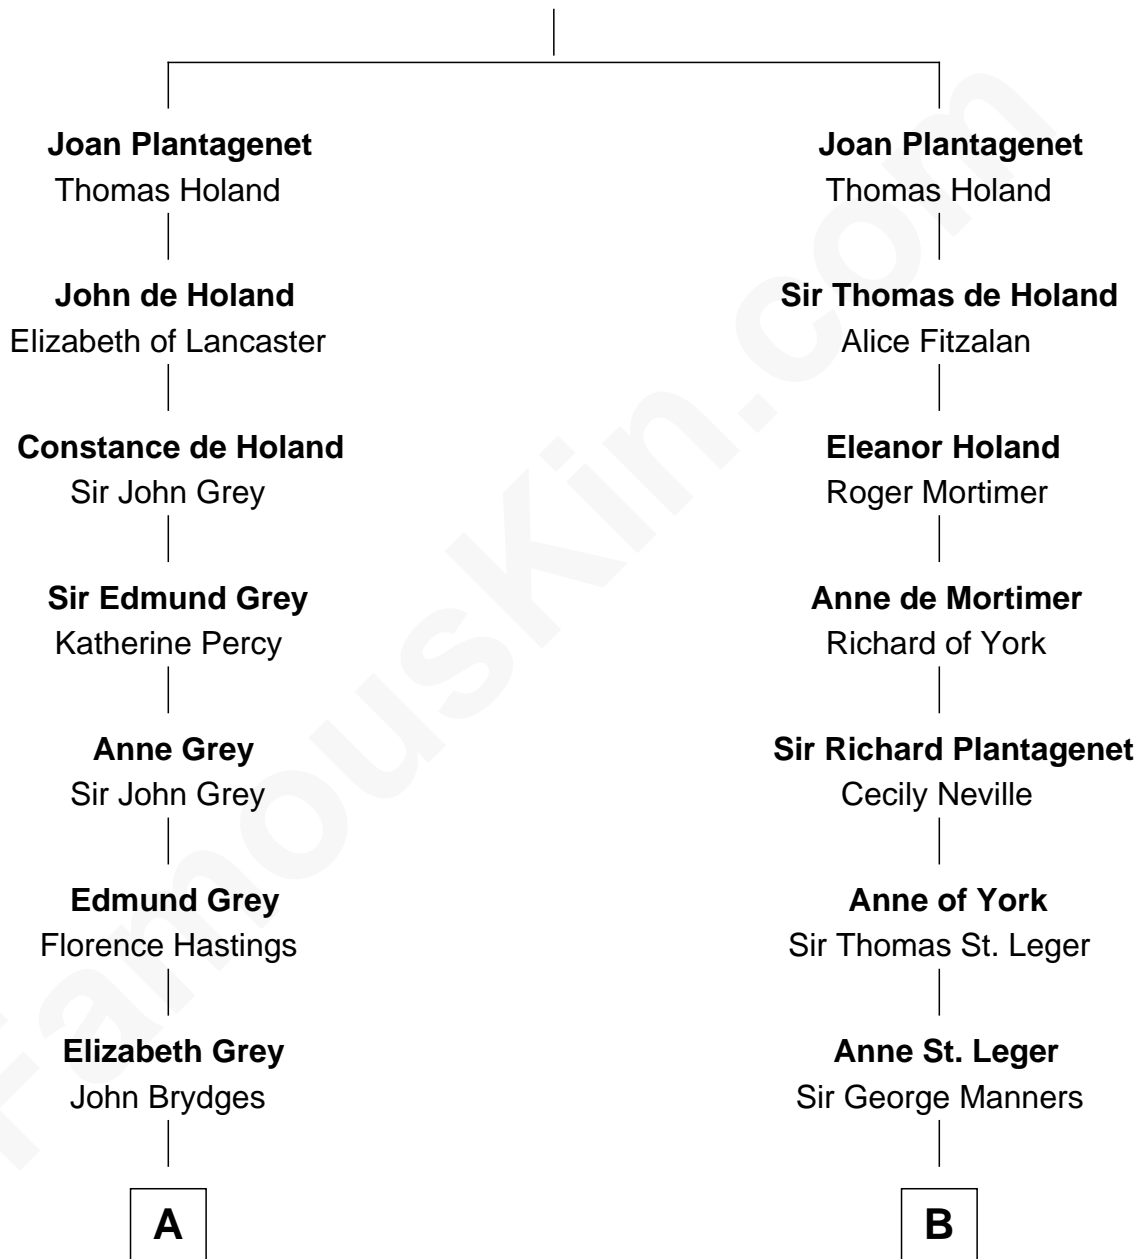

FamousKin.com Relationship Chart of

Sarah Ferguson

Duchess of York

19th cousin 2 times removed of

Steve McQueen

Movie Actor

Edmund of Woodstock

Margaret Wake

C

Louisa Jane Hamilton

William Henry Walter Montagu-Douglas-Scott

Herbert Andrew Montagu-Douglas-Scott

Marie Josephine Edwards

Marian Louisa Montagu-Douglas-Scott

Andrew Henry Ferguson

Ronald Ivor Ferguson

Susan Mary Wright

Sarah Ferguson

Duchess of York

D

Caroline Myrtle Culbertson

Lewis D. McQueen

William Terence McQueen

Julian Crawford