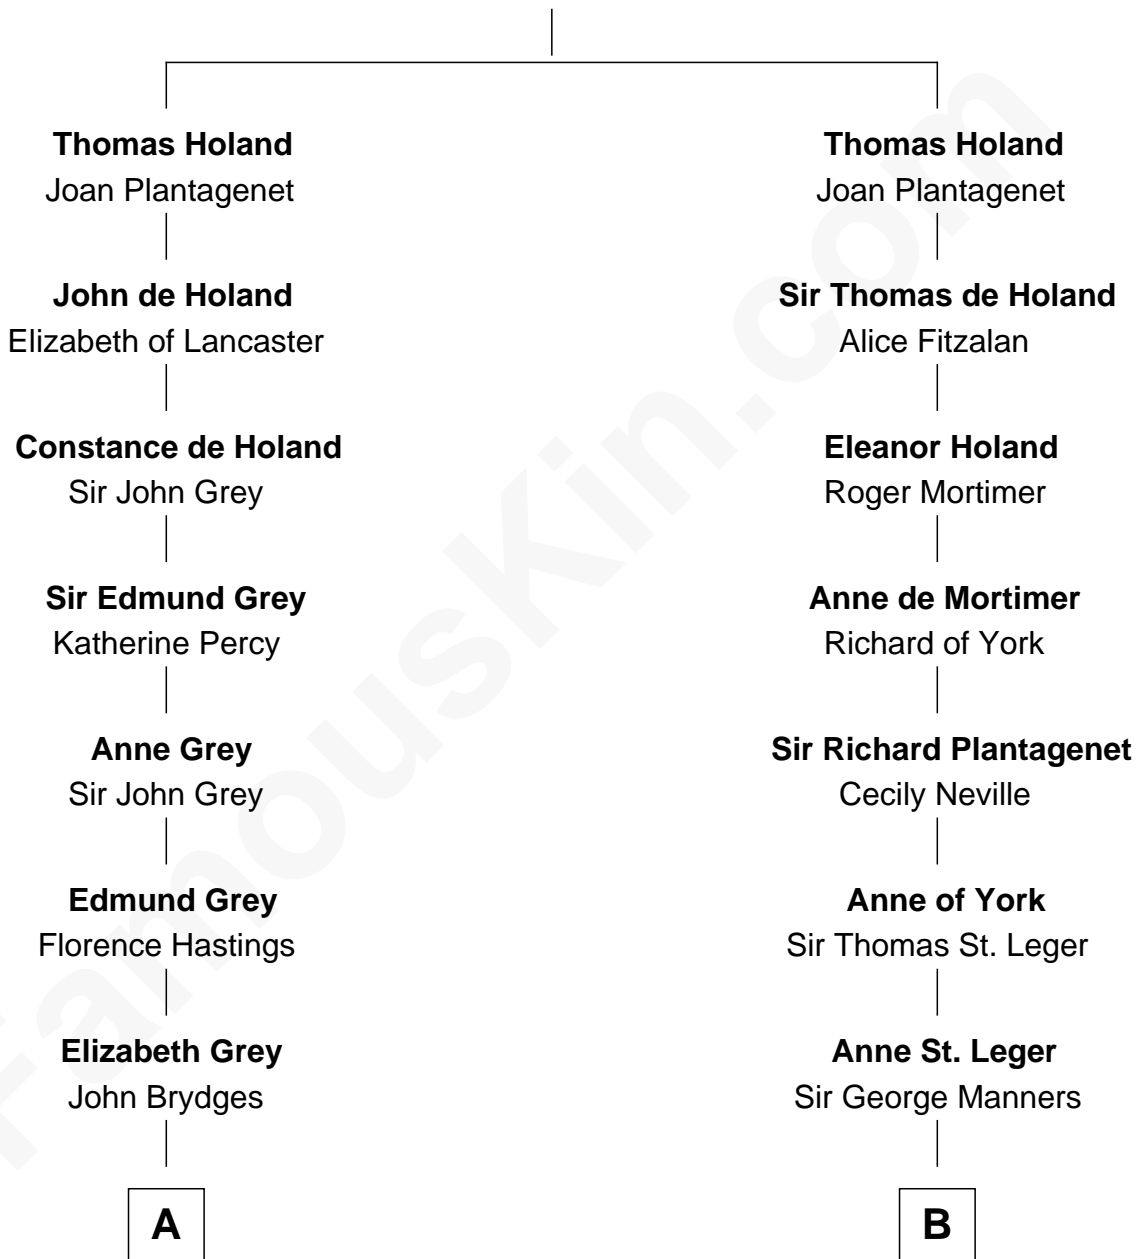

# FamousKin.com Relationship Chart of

**Sarah Ferguson**

*Duchess of York*

19th cousin 2 times removed of

**Steve McQueen**

*Movie Actor*

**Sir Robert de Holland**

Maude la Zouche

**C**

**Louisa Jane Hamilton**

William Henry Walter Montagu-Douglas-Scott

**Herbert Andrew Montagu-Douglas-Scott**

Marie Josephine Edwards

**Marian Louisa Montagu-Douglas-Scott**

Andrew Henry Ferguson

**Ronald Ivor Ferguson**

Susan Mary Wright

**Sarah Ferguson**

*Duchess of York*

**D**

**Caroline Myrtle Culbertson**

Lewis D. McQueen

**William Terence McQueen**

Julian Crawford