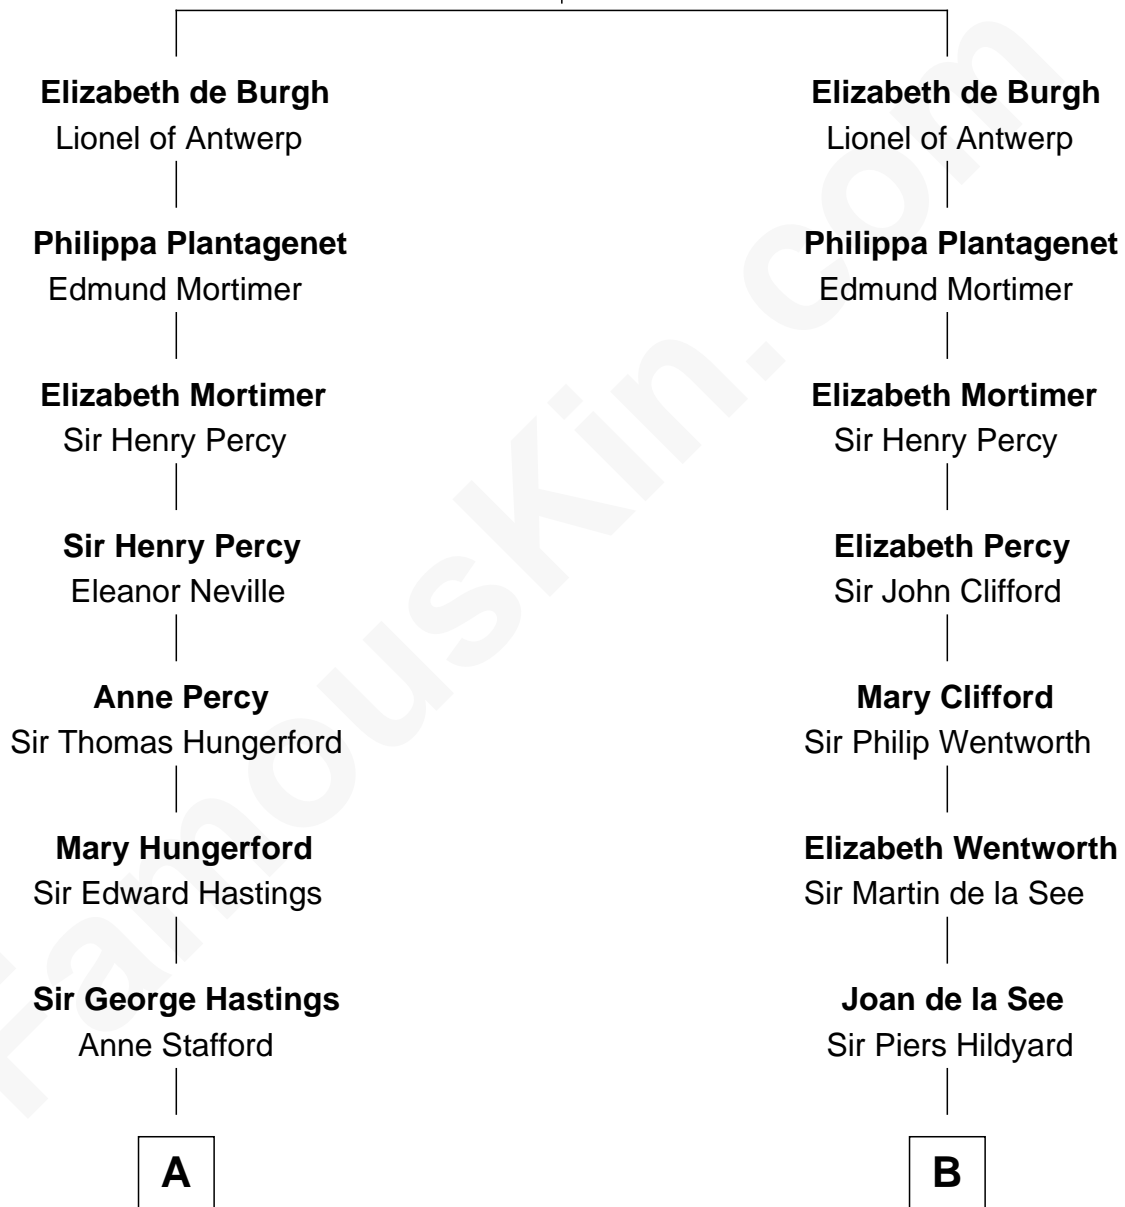

FamousKin.com

Relationship Chart of

Sarah Ferguson

Duchess of York

20th cousin 1 time removed of

Roy Rogers

Cowboy movie actor and singer

William de Burgh
Maude of Lancaster

C

Louisa Jane Hamilton

William Henry Walter Montagu-Douglas-Scott

Herbert Andrew Montagu-Douglas-Scott

Marie Josephine Edwards

Marian Louisa Montagu-Douglas-Scott

Andrew Henry Ferguson

Ronald Ivor Ferguson

Susan Mary Wright

Sarah Ferguson

Duchess of York

D

Jacintha Kibbe

William Womack

Archer Womack

Patricia Adeline Hatchett