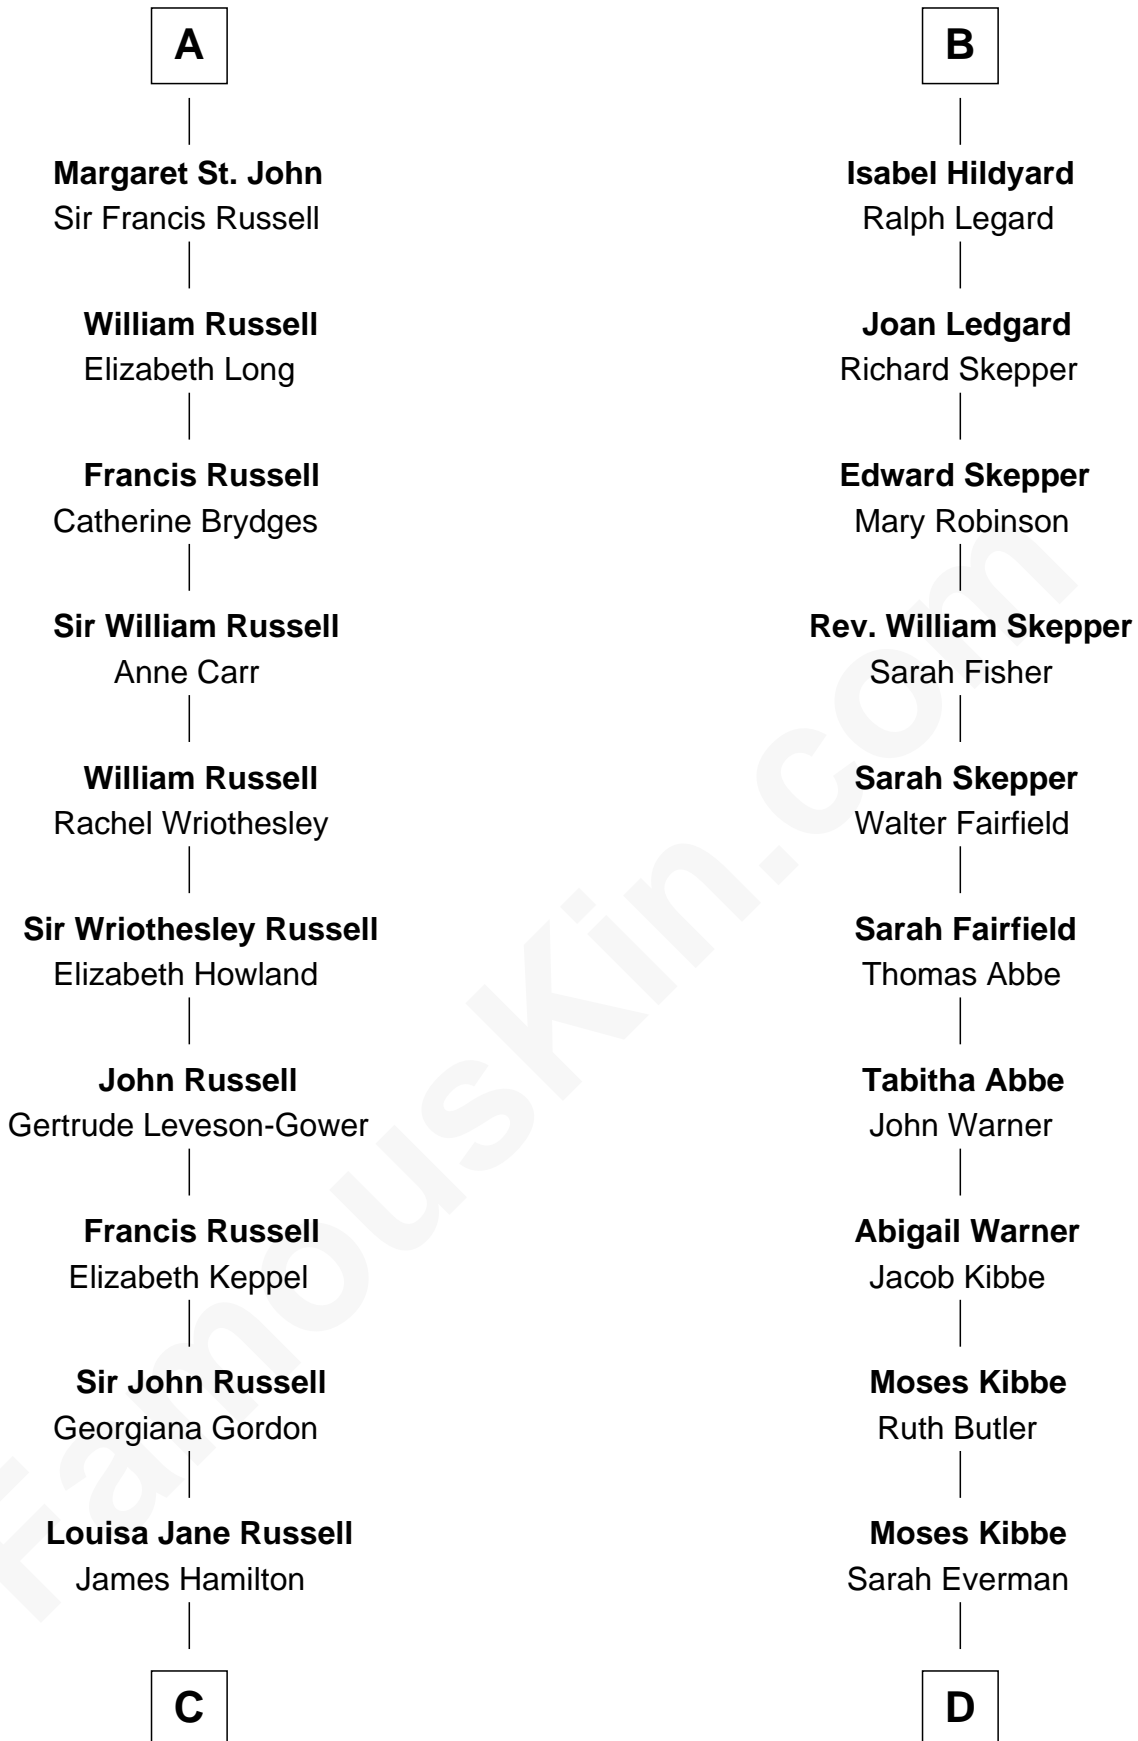

FamousKin.com Relationship Chart of

Sarah Ferguson

Duchess of York

20th cousin 1 time removed of

Roy Rogers

Cowboy movie actor and singer

John Deincourt

C

Louisa Jane Hamilton

William Henry Walter Montagu-Douglas-Scott

Herbert Andrew Montagu-Douglas-Scott

Marie Josephine Edwards

Marian Louisa Montagu-Douglas-Scott

Andrew Henry Ferguson

Ronald Ivor Ferguson

Susan Mary Wright