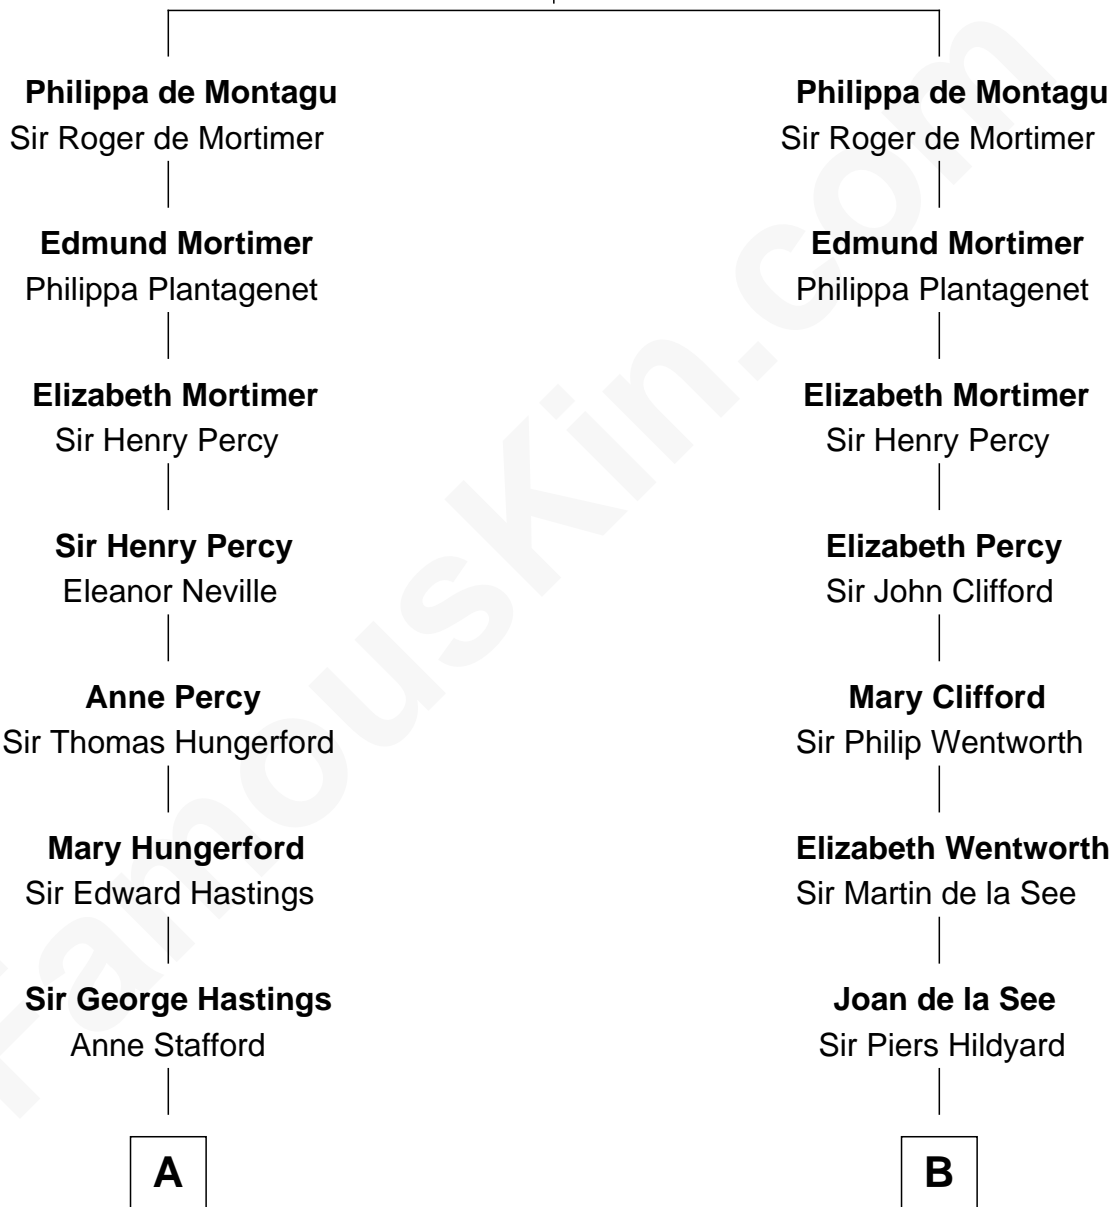

# FamousKin.com Relationship Chart of

**Sarah Ferguson**

*Duchess of York*

20th cousin 1 time removed of

**Roy Rogers**

*Cowboy movie actor and singer*

**William de Montagu**  
Katherine de Grandison

**C**

**Louisa Jane Hamilton**

William Henry Walter Montagu-Douglas-Scott

**Herbert Andrew Montagu-Douglas-Scott**

Marie Josephine Edwards

**Marian Louisa Montagu-Douglas-Scott**

Andrew Henry Ferguson

**Ronald Ivor Ferguson**

Susan Mary Wright

**Sarah Ferguson**

*Duchess of York*

**D**

**Jacintha Kibbe**

William Womack

**Archer Womack**

Patricia Adeline Hatchett