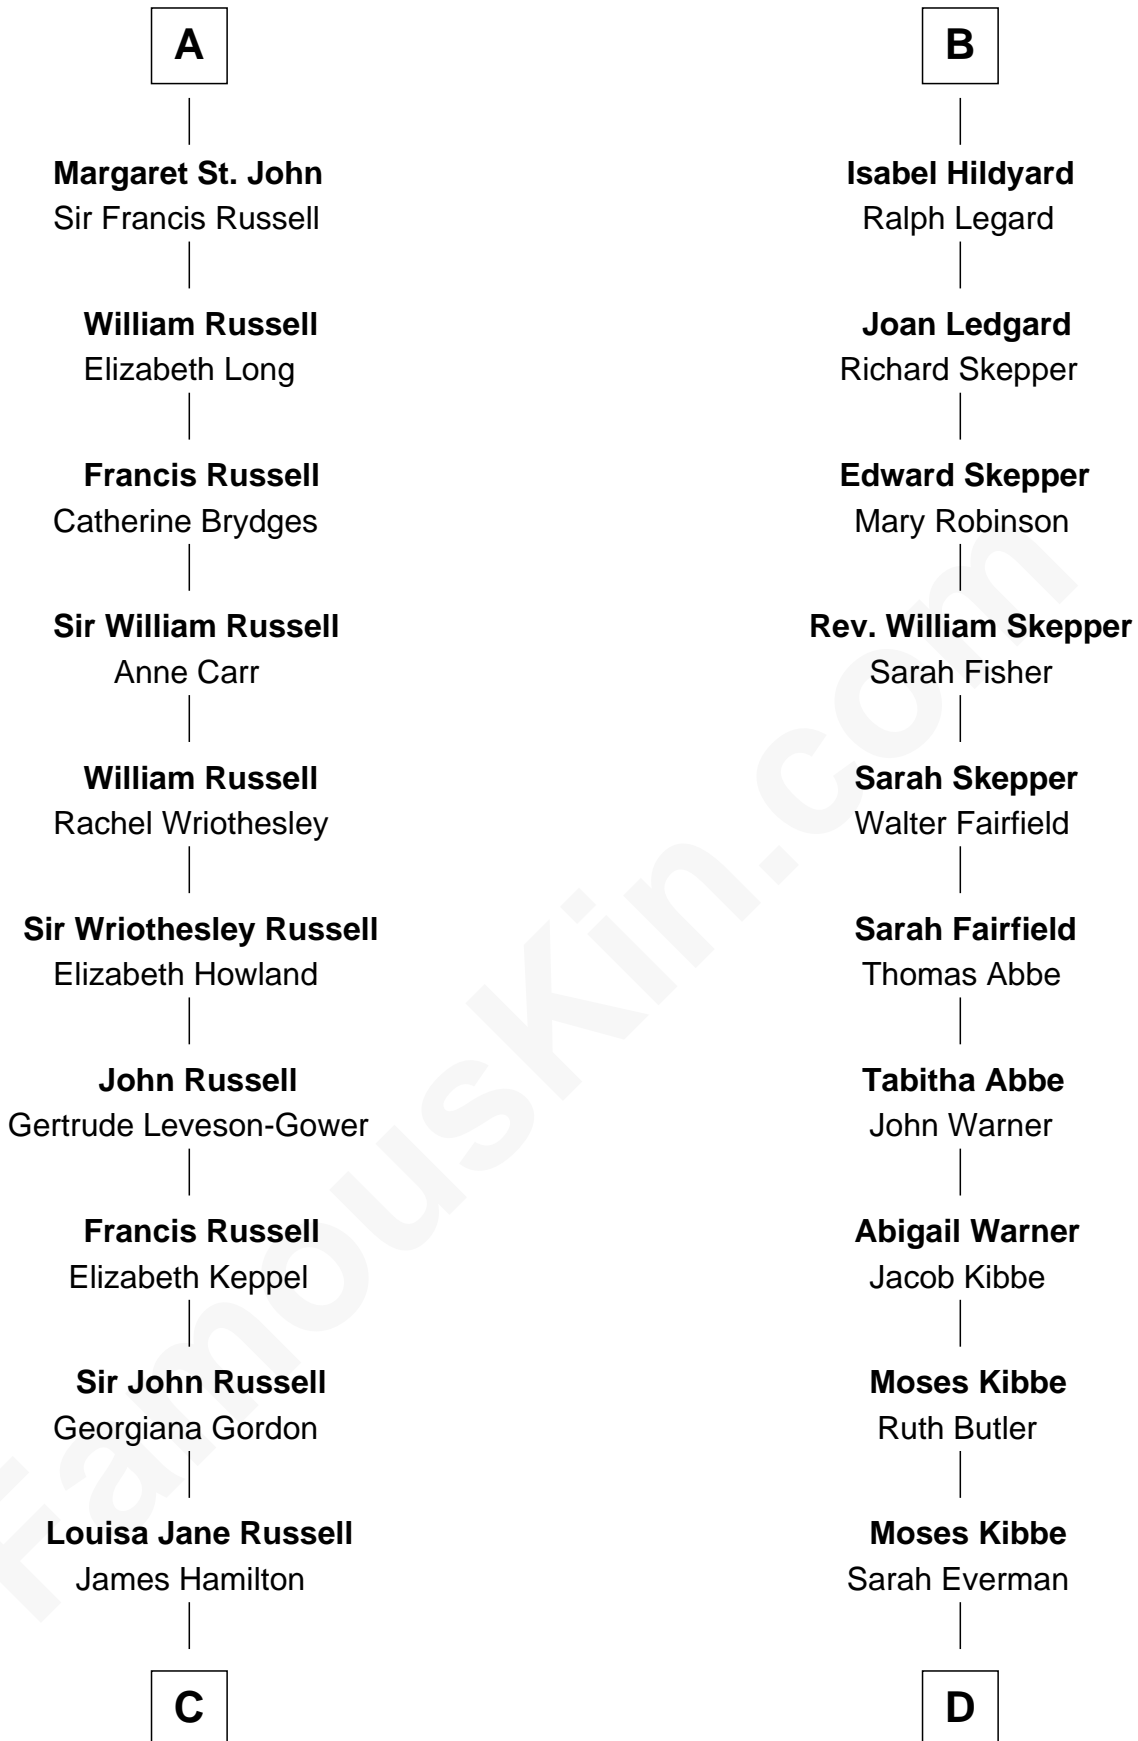

FamousKin.com Relationship Chart of

Sarah Ferguson

Duchess of York

20th cousin 1 time removed of

Roy Rogers

Cowboy movie actor and singer

Sir Philip le Despencer

Margaret de Goushill

Joan de Cobham

Sir Philip le Despencer

Elizabeth - - - - -

Sir Philip le Despencer

Elizabeth de Tibetot

Margery Despencer

Sir Roger Wentworth

Sir Philip Wentworth

Mary Clifford

Elizabeth Wentworth

Sir Martin de la See

Joan de la See

Sir Piers Hildyard

B

C

Louisa Jane Hamilton

William Henry Walter Montagu-Douglas-Scott

Herbert Andrew Montagu-Douglas-Scott

Marie Josephine Edwards

Marian Louisa Montagu-Douglas-Scott

Andrew Henry Ferguson

Ronald Ivor Ferguson

Susan Mary Wright

Sarah Ferguson