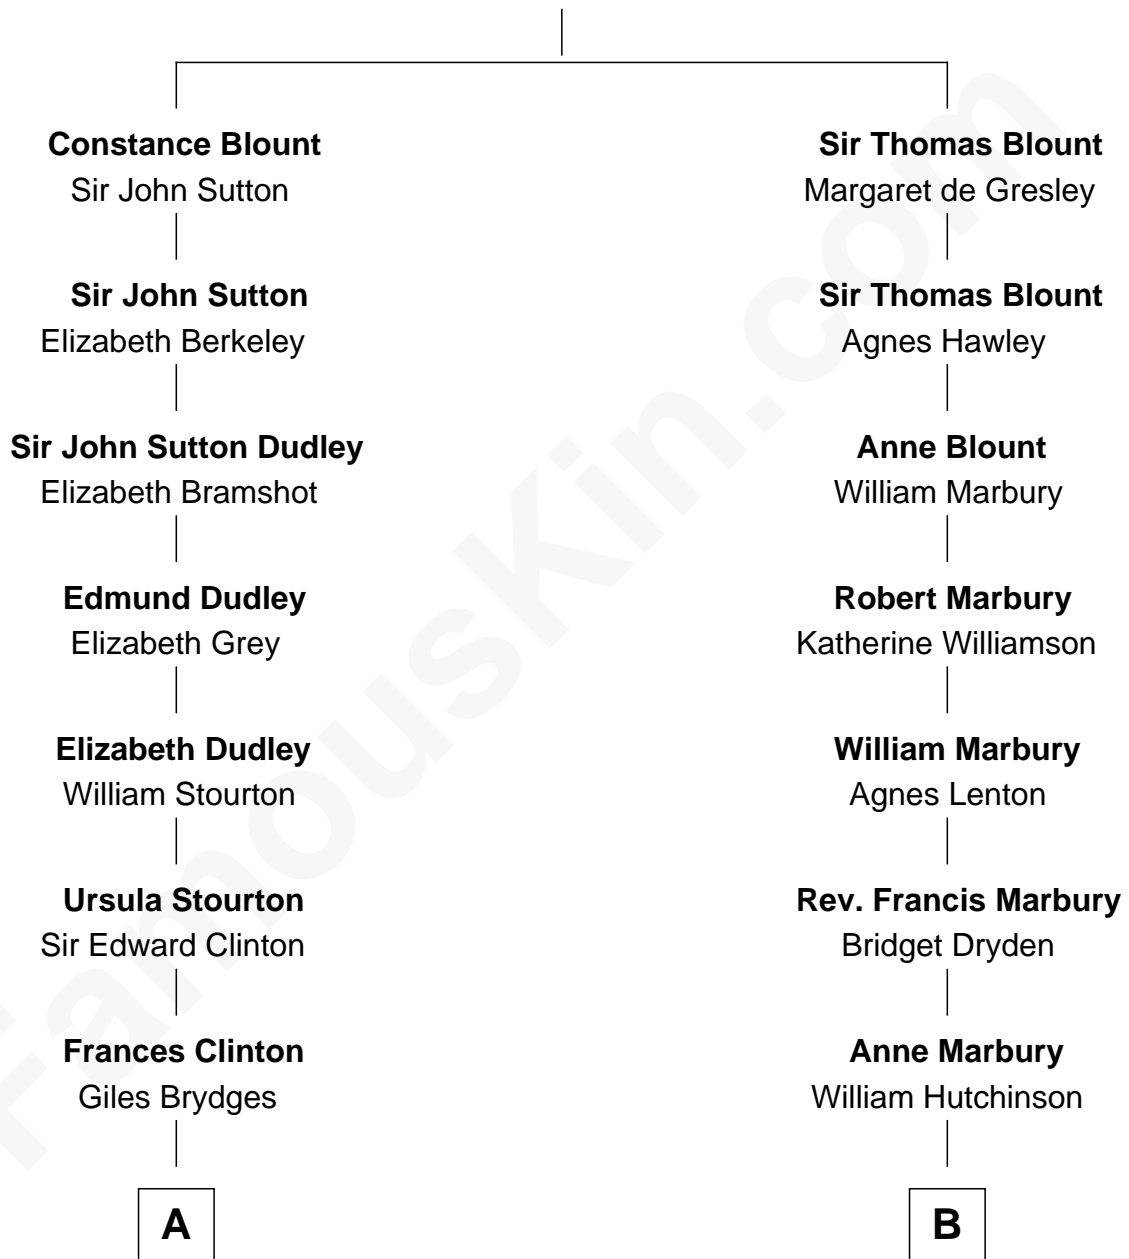

FamousKin.com Relationship Chart of

Sarah Ferguson

Duchess of York

18th cousin 1 time removed of

George H. W. Bush

41st U.S. President

Sir Walter Blount

Sancha de Ayala

A

Catherine Brydges

Francis Russell

Sir William Russell

Anne Carr

William Russell

Rachel Wriothesley

Sir Wriothesley Russell