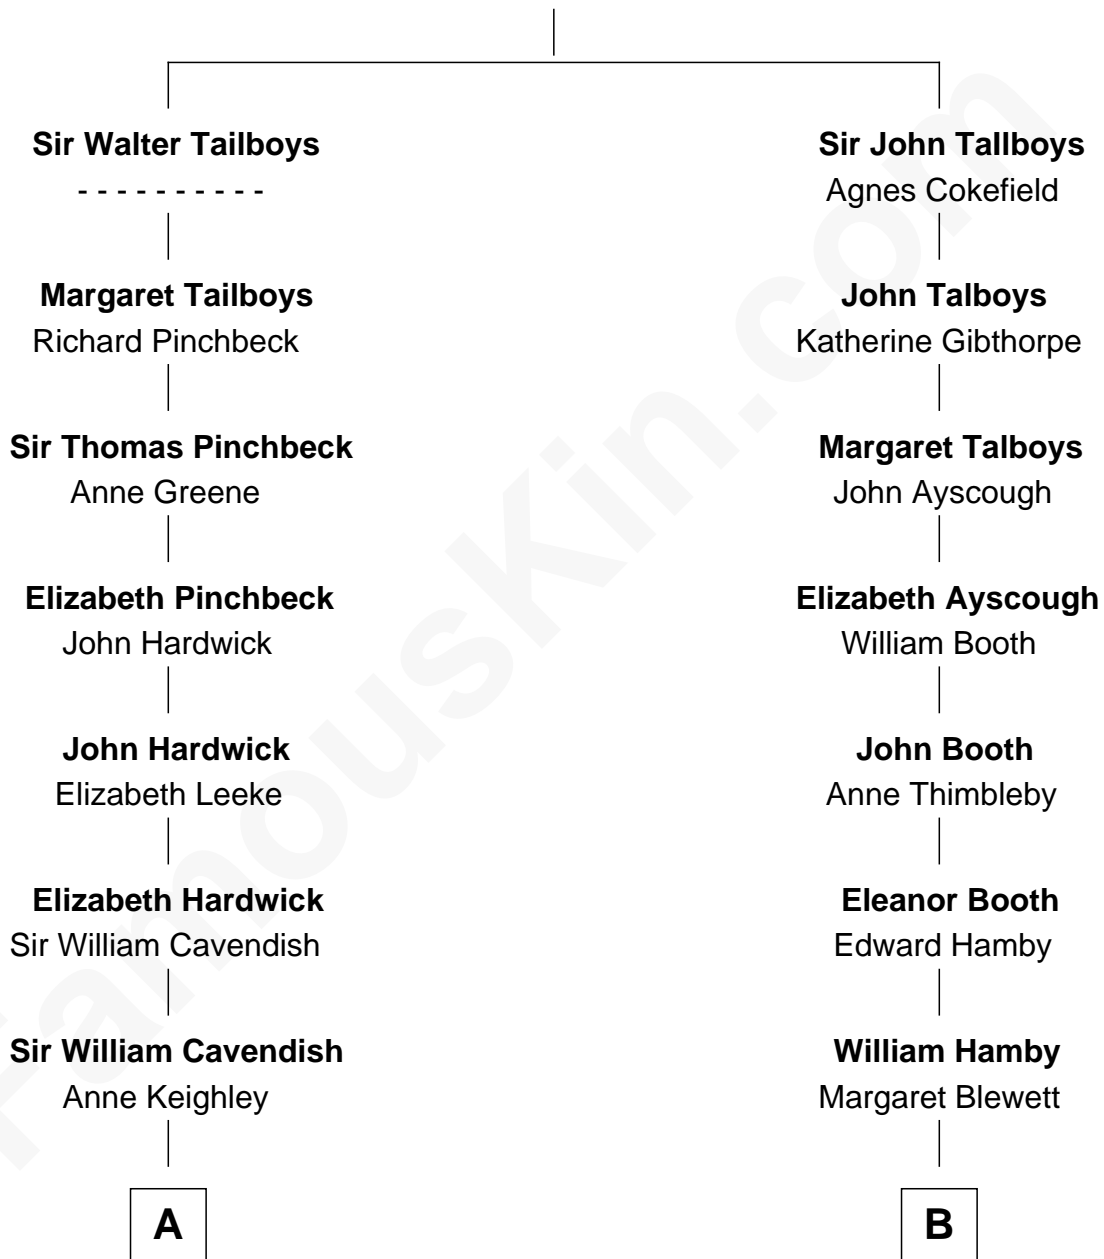

# FamousKin.com Relationship Chart of

**Sarah Ferguson**

*Duchess of York*

19th cousin 1 time removed of

**George H. W. Bush**

*41st U.S. President*

**Sir Walter Tailboys**

Margaret - - - - -

**C**

**Margaret Brand**  
Algernon Francis Holford Ferguson

**Andrew Henry Ferguson**  
Marian Louisa Montagu-Douglas-Scott

**Ronald Ivor Ferguson**  
Susan Mary Wright

**Sarah Ferguson**  
*Duchess of York*

**D**

**Samuel Prescott Bush**  
Flora Sheldon

**Prescott Sheldon Bush**  
Dorothy Wear Walker

**George H. W. Bush**  
*41st U.S. President*

FamousKin.com