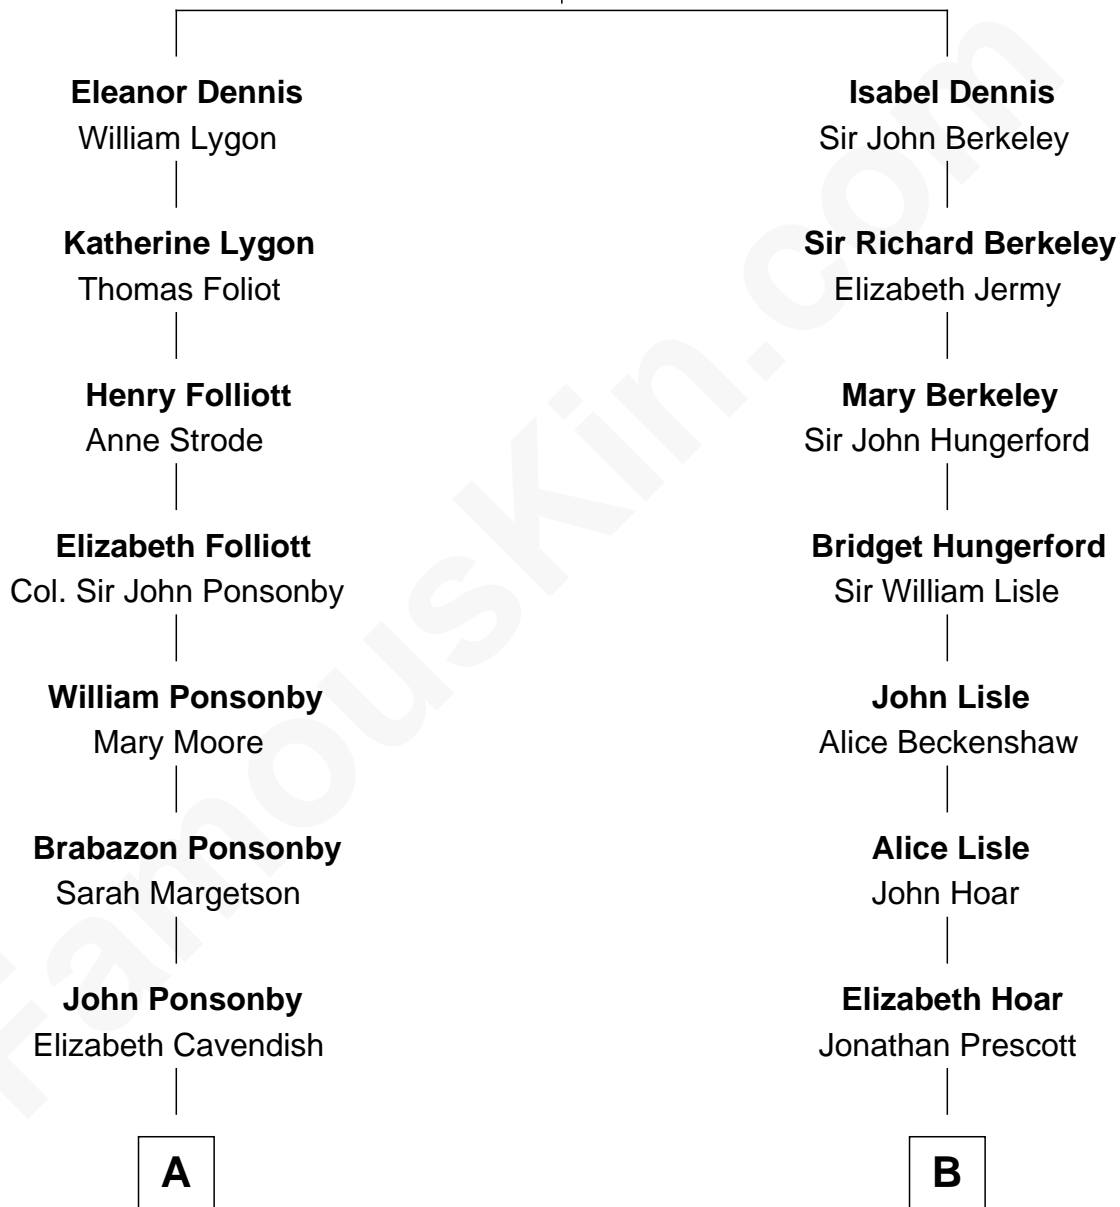

FamousKin.com Relationship Chart of

Sarah Ferguson

Duchess of York

14th cousin 1 time removed of

George H. W. Bush

41st U.S. President

Sir William Dennis

Anne Berkeley

Andrew Henry Ferguson
Marian Louisa Montagu-Douglas-Scott

Ronald Ivor Ferguson
Susan Mary Wright

Sarah Ferguson
Duchess of York

B

Dr. Jonathan Prescott
Rebecca Bulkeley

Dr. Abel Prescott
Abigail Brigham

Lucy Prescott
Jonathan Fay