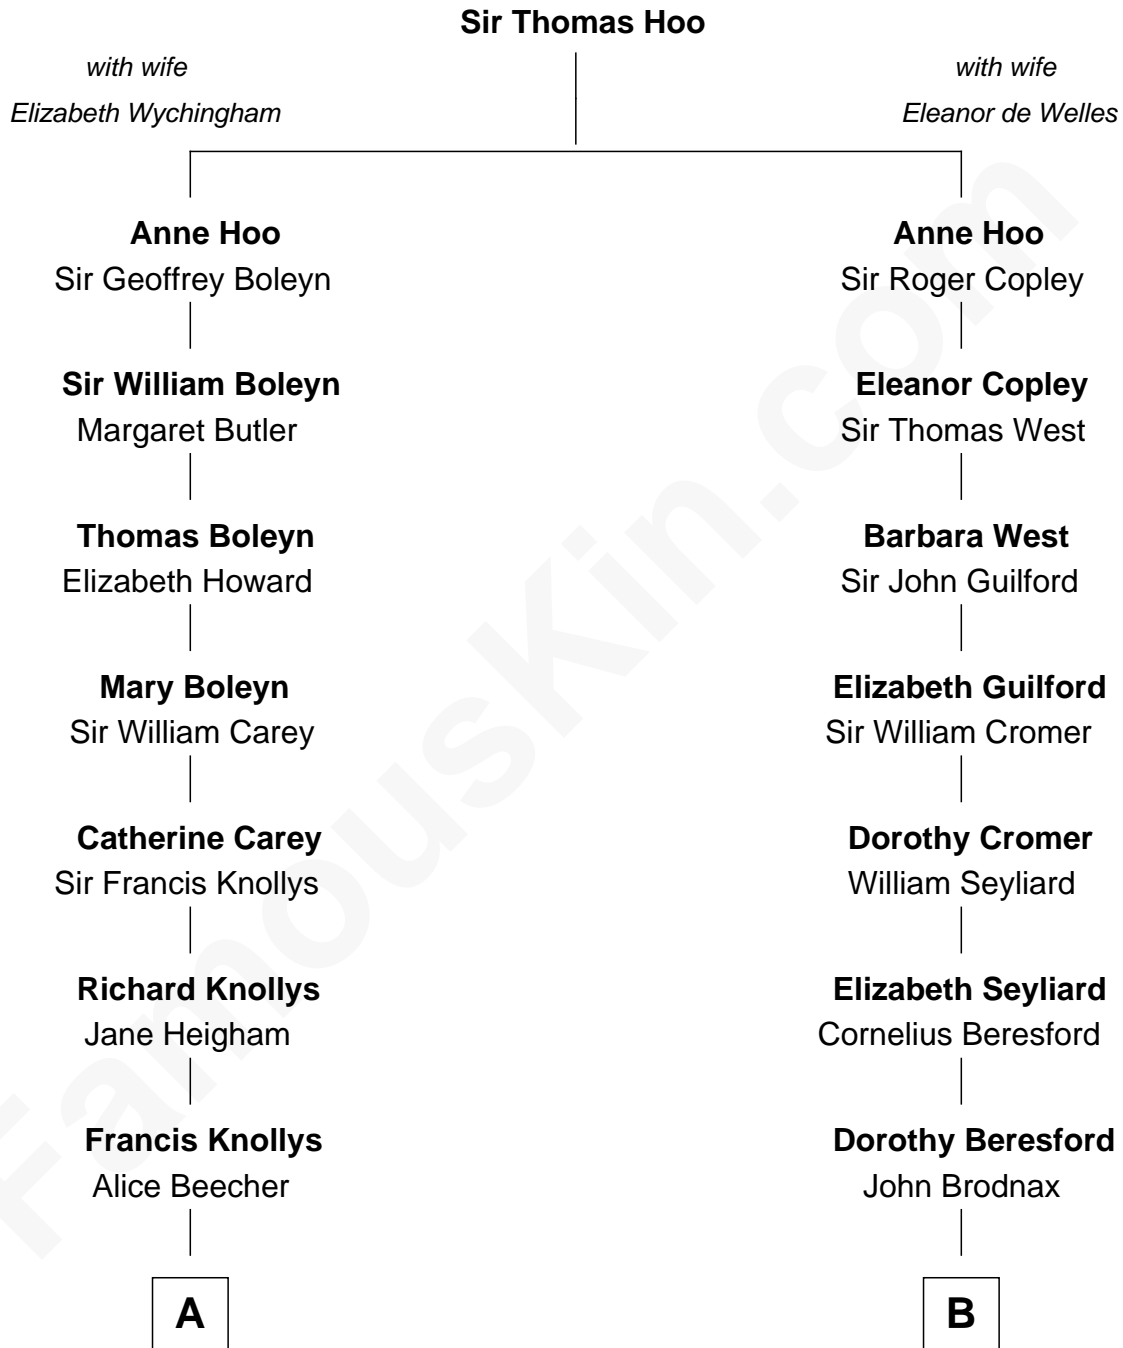

FamousKin.com
Relationship Chart of
Sarah Ferguson
Duchess of York

16th cousin 2 times removed of

George H. W. Bush
41st U.S. President

C

—
Susan Mary Wright
Ronald Ivor Ferguson

—
Sarah Ferguson
Duchess of York

FamousKin.com