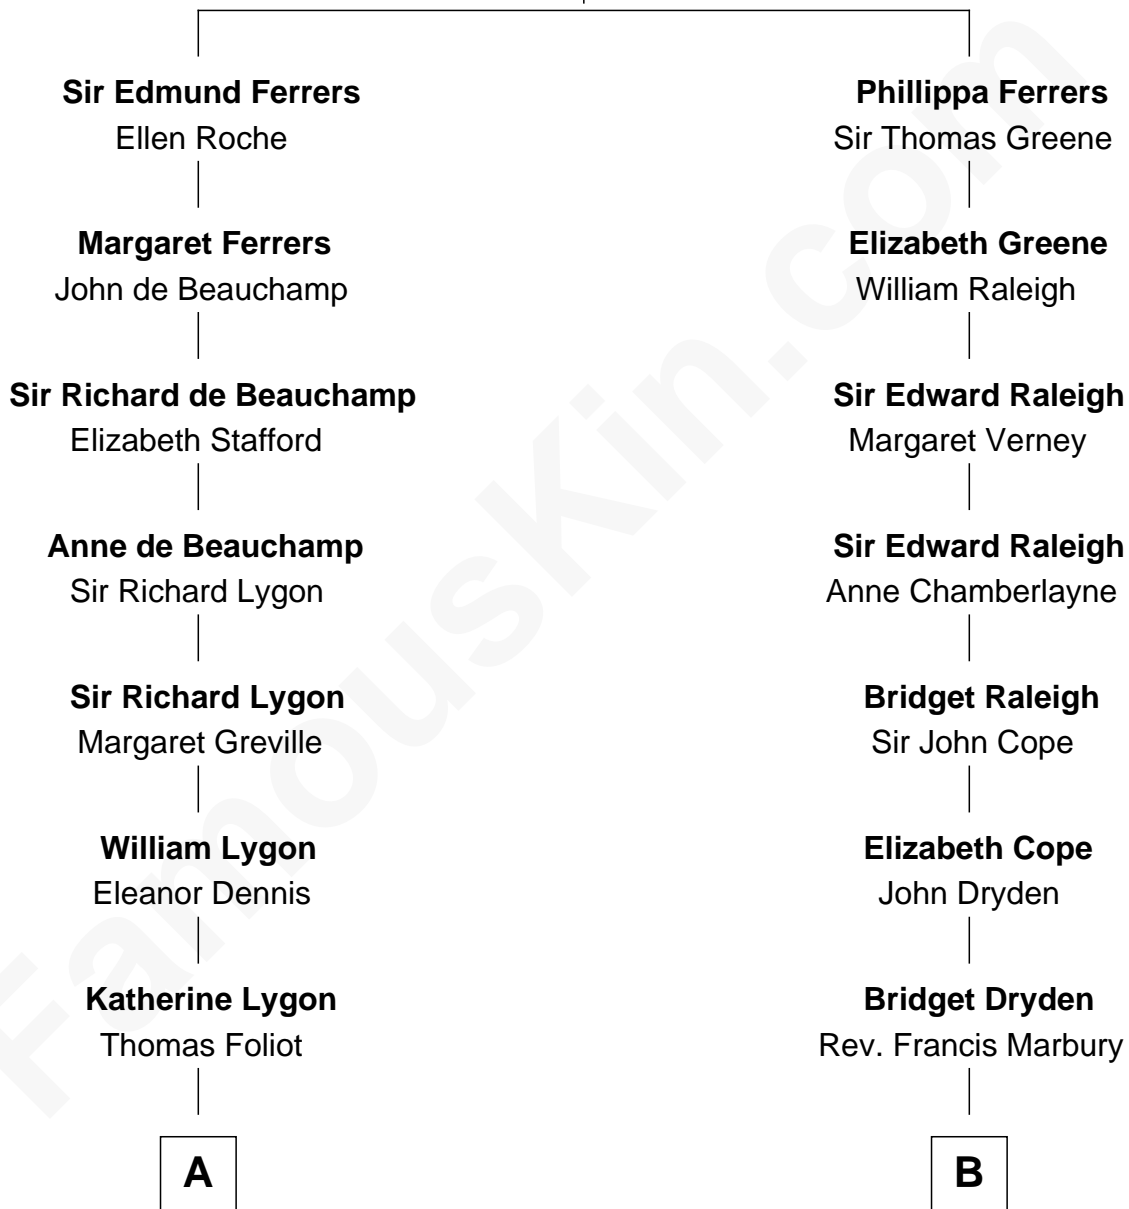

FamousKin.com Relationship Chart of

Sarah Ferguson

Duchess of York

19th cousin of

George H. W. Bush

41st U.S. President

Robert de Ferrers
Margaret Despencer

C

Andrew Henry Ferguson
Marian Louisa Montagu-Douglas-Scott

Ronald Ivor Ferguson
Susan Mary Wright

Sarah Ferguson
Duchess of York

D

Samuel Prescott Bush
Flora Sheldon

Prescott Sheldon Bush
Dorothy Wear Walker