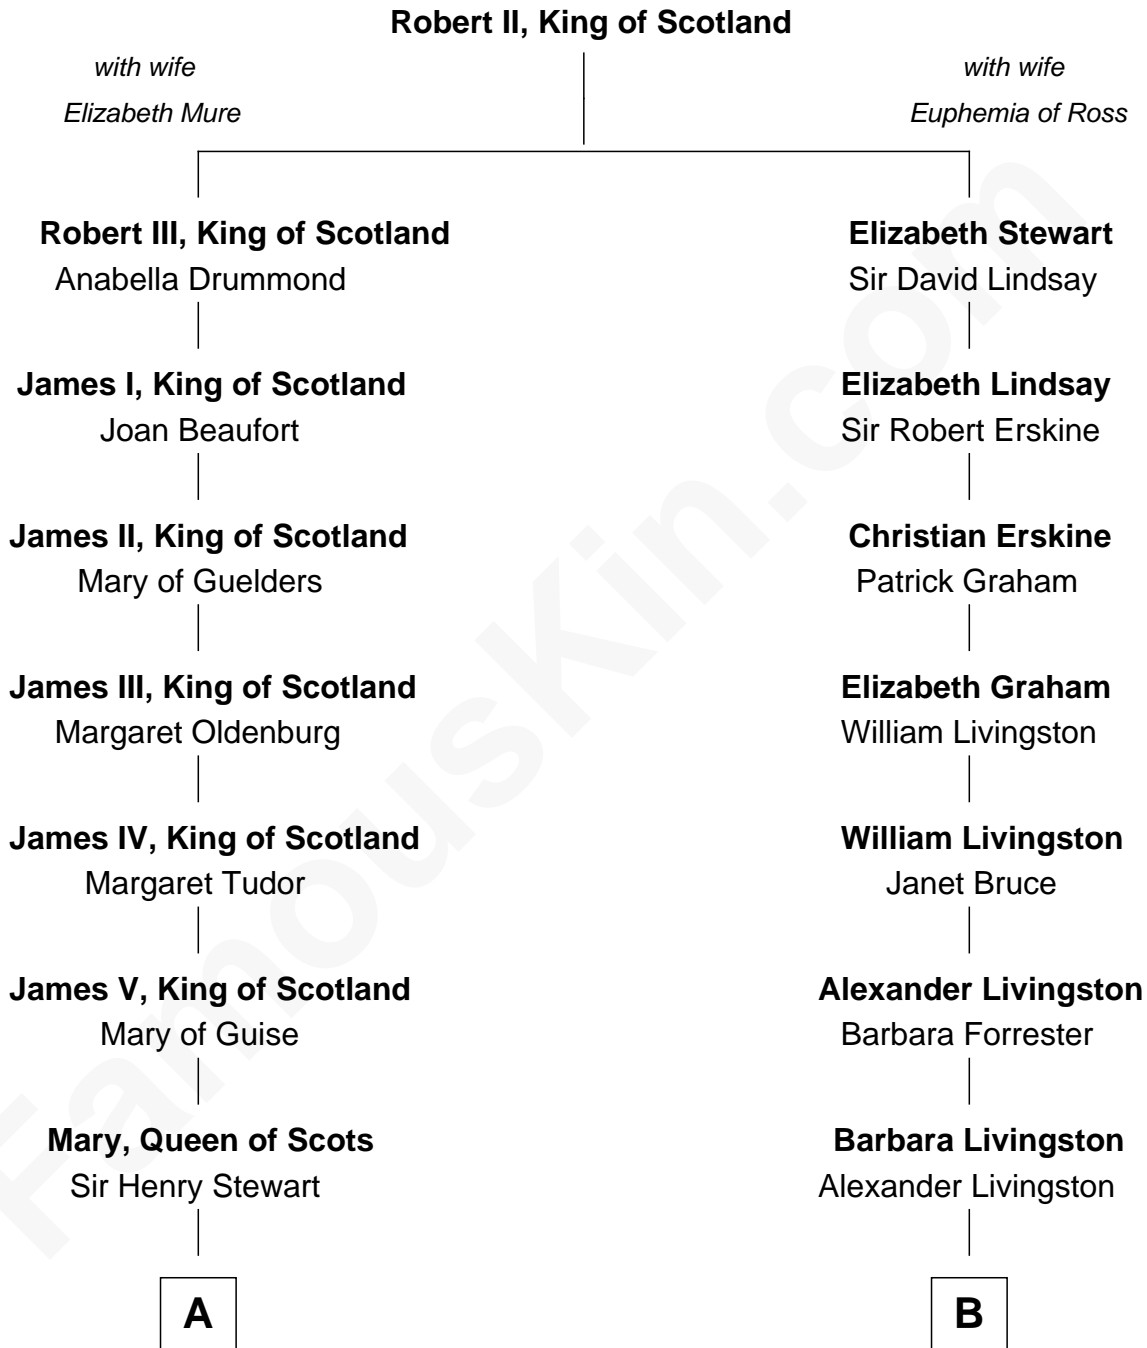

# FamousKin.com Relationship Chart of

**Sarah Ferguson**

*Duchess of York*

18th cousin 1 time removed of

**George H. W. Bush**

*41st U.S. President*

**C**

**D**

**Marian Louisa Montagu-Douglas-Scott**

Andrew Henry Ferguson

**Ronald Ivor Ferguson**

Susan Mary Wright

**Sarah Ferguson**

*Duchess of York*

**Prescott Sheldon Bush**

Dorothy Wear Walker

**George H. W. Bush**

*41st U.S. President*