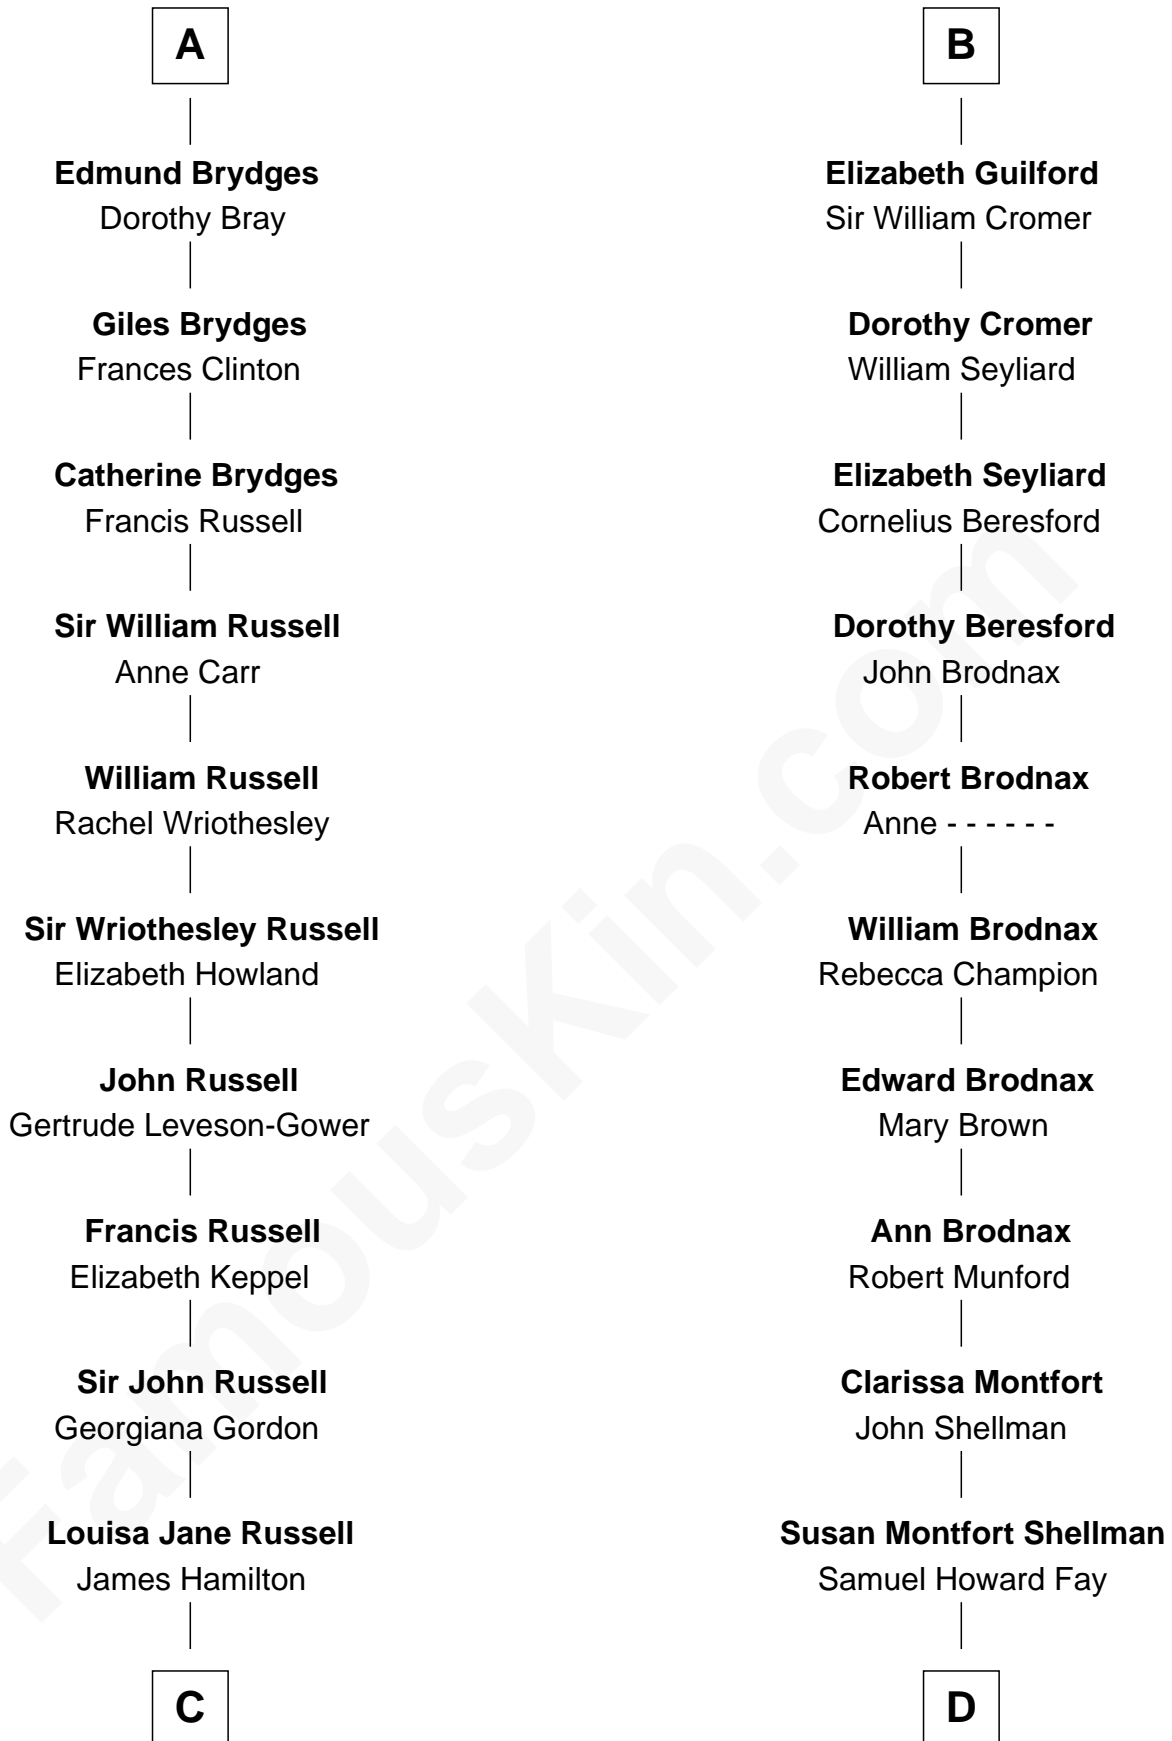

FamousKin.com Relationship Chart of

Sarah Ferguson

Duchess of York

20th cousin 1 time removed of

George H. W. Bush

41st U.S. President

Sir Robert de Holland

Maude la Zouche

C

Louisa Jane Hamilton

William Henry Walter Montagu-Douglas-Scott

Herbert Andrew Montagu-Douglas-Scott

Marie Josephine Edwards

Marian Louisa Montagu-Douglas-Scott

Andrew Henry Ferguson

Ronald Ivor Ferguson