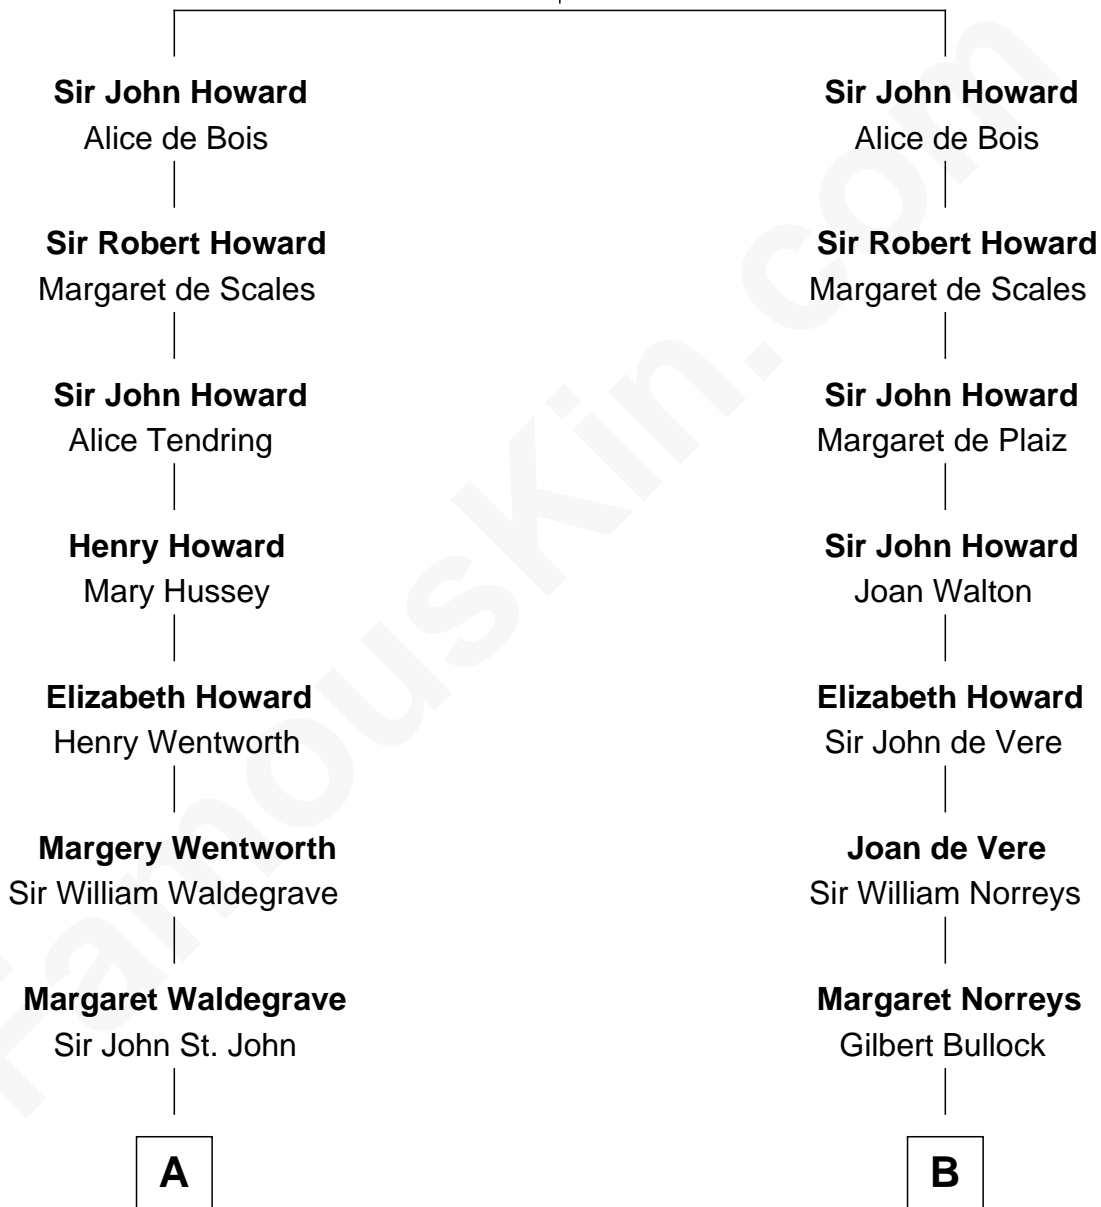

FamousKin.com Relationship Chart of

Sarah Ferguson

Duchess of York

21st cousin of

George H. W. Bush

41st U.S. President

Sir John Howard

Joan of Cornwall

C

Louisa Jane Hamilton

William Henry Walter Montagu-Douglas-Scott

Herbert Andrew Montagu-Douglas-Scott

Marie Josephine Edwards

Marian Louisa Montagu-Douglas-Scott

Andrew Henry Ferguson

Ronald Ivor Ferguson