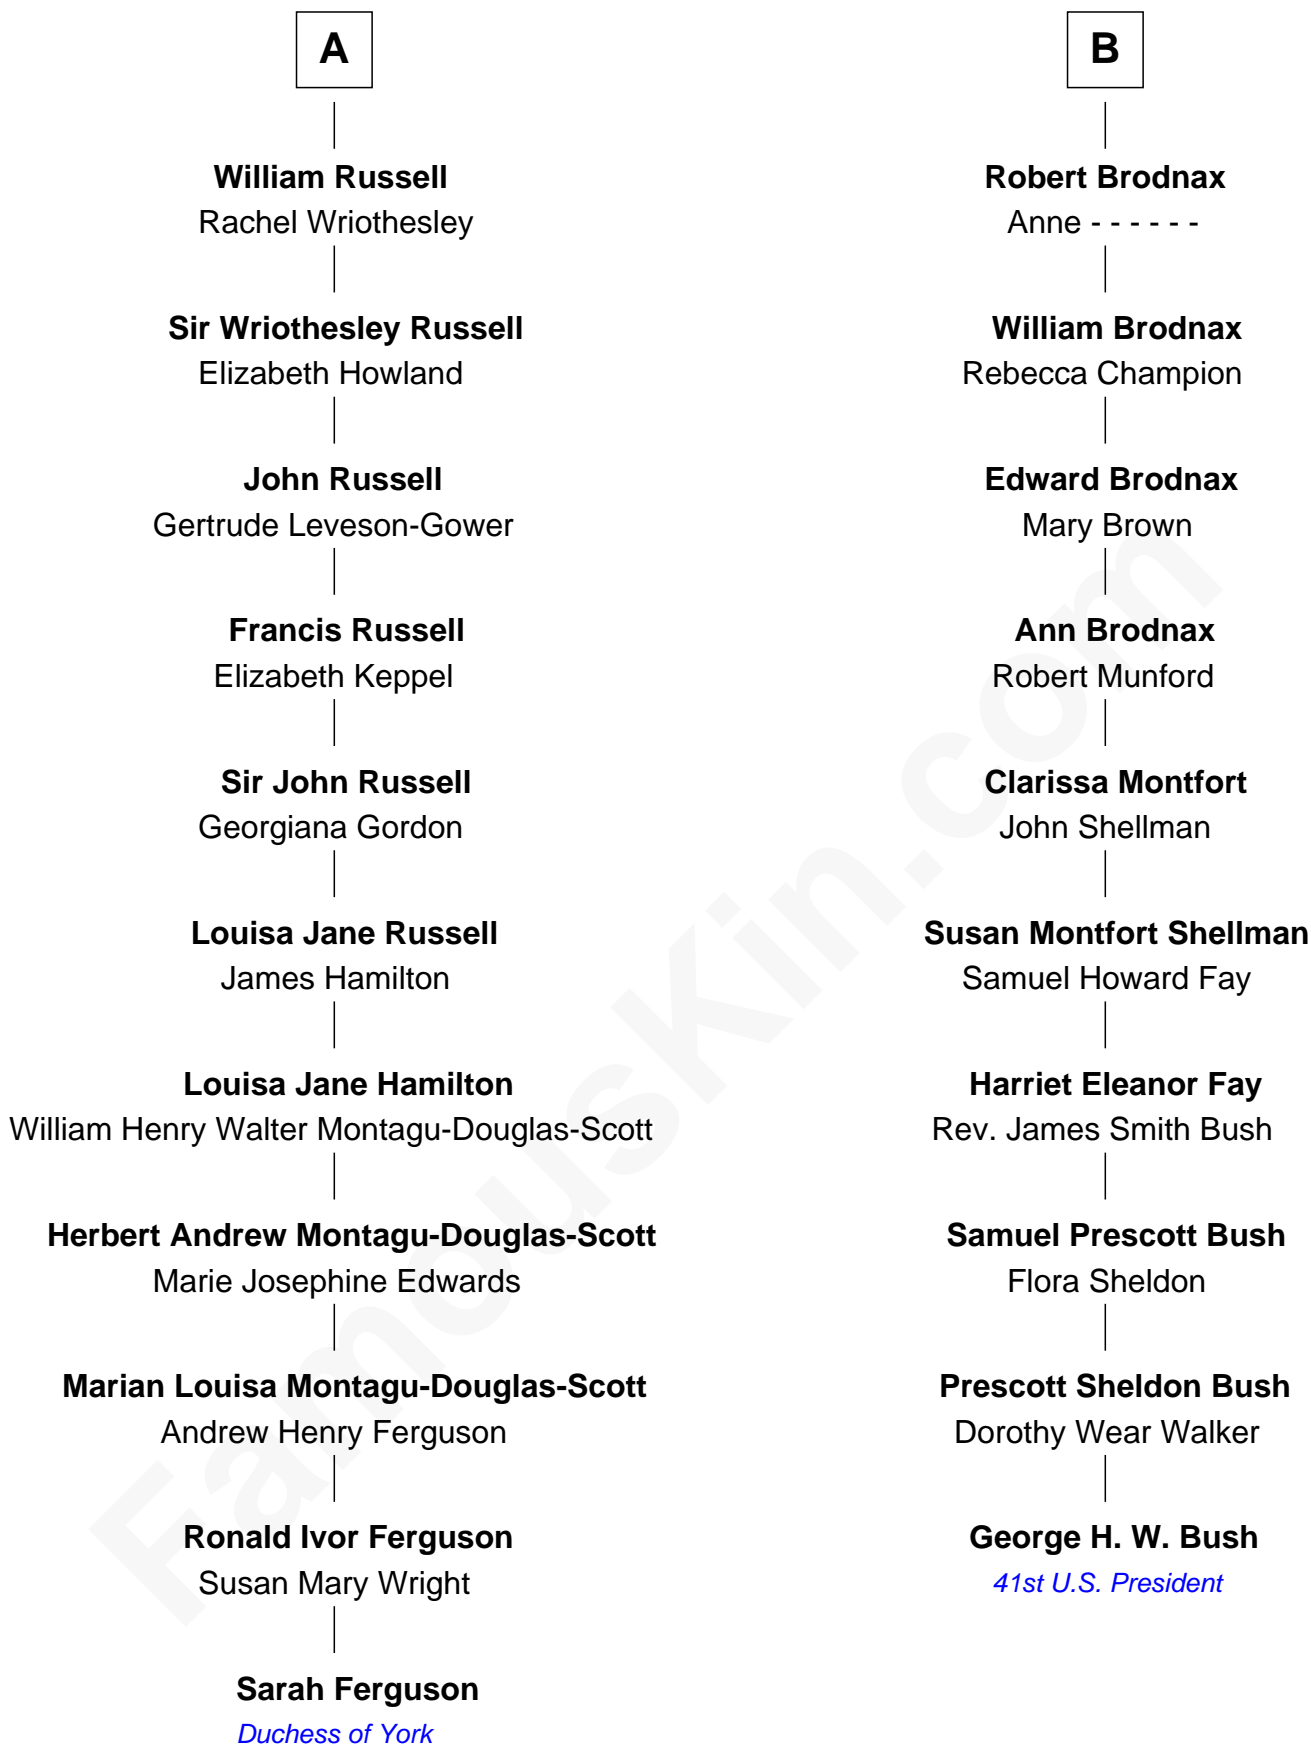

FamousKin.com Relationship Chart of

Sarah Ferguson

Duchess of York

16th cousin 1 time removed of

George H. W. Bush

41st U.S. President

Sir John Howard

Katherine Moleyns

Catherine Knyvet

Thomas Howard

Frances Howard

Sir Robert Carr

Anne Carr

Sir William Russell

A

Isabel Howard

Sir Robert Mortimer

Elizabeth Mortimer

George Guilford

Sir John Guilford

Barbara West

Elizabeth Guilford

Sir William Cromer

Dorothy Cromer

William Seyliard

Elizabeth Seyliard

Cornelius Beresford

Dorothy Beresford

John Brodnax

B

Sarah Ferguson photo by [Norbert Aepli](#) (CC BY 3.0)