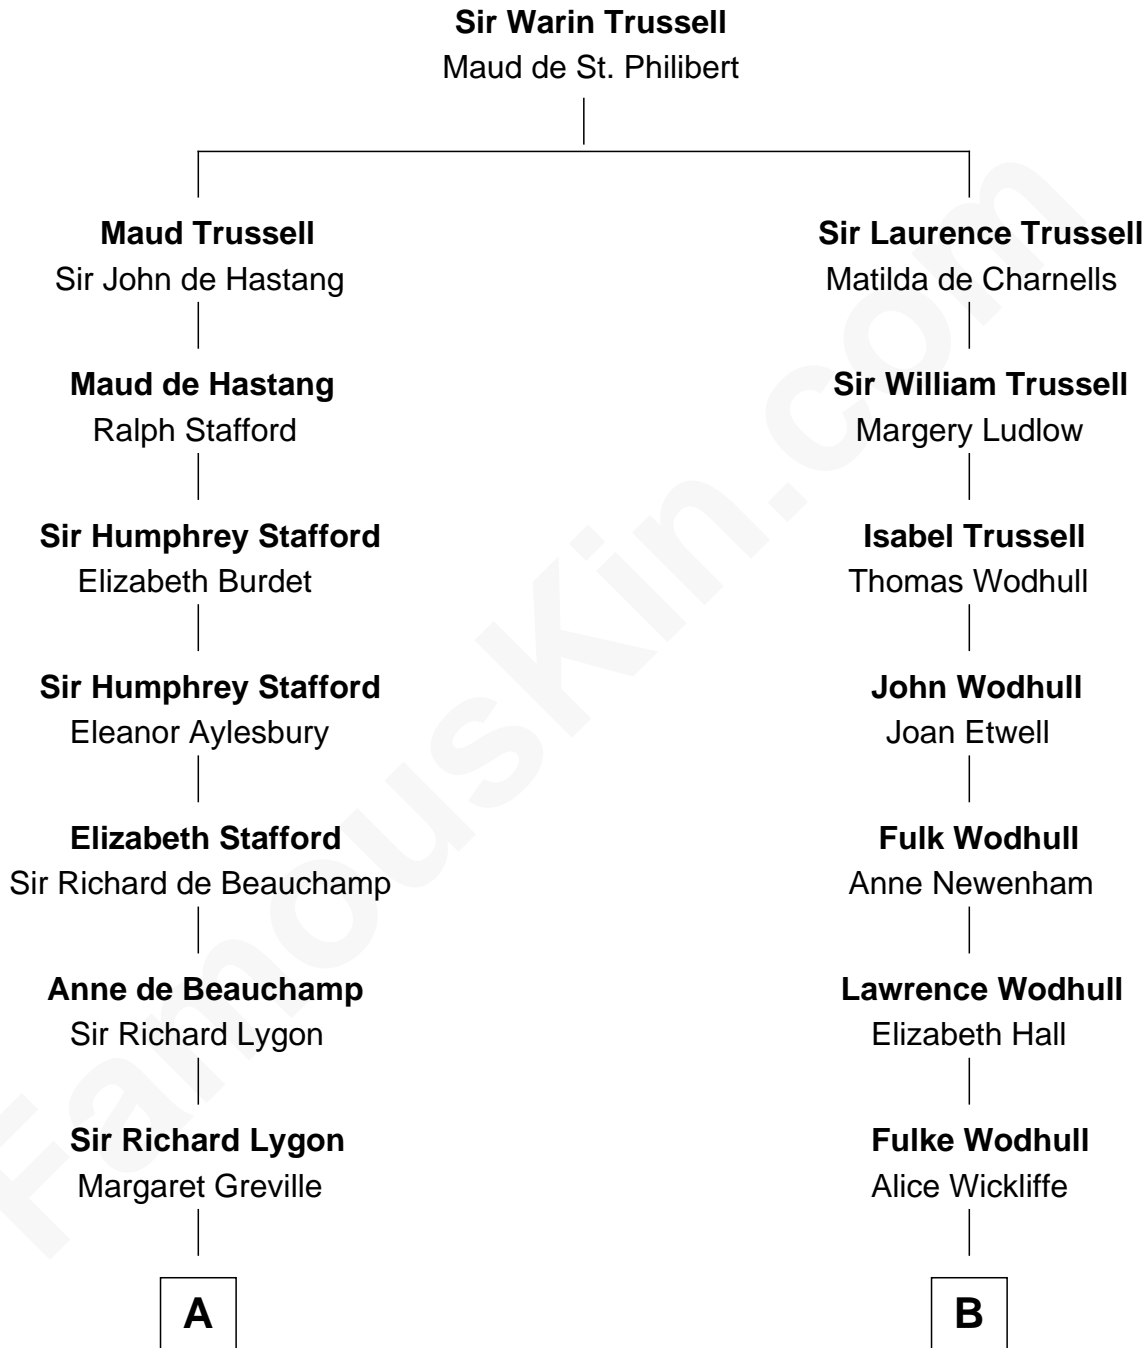

FamousKin.com
Relationship Chart of
Sarah Ferguson
Duchess of York

19th cousin 2 times removed of

Barbara (Pierce) Bush
First Lady of President George H.W. Bush

C

Susan Henrietta Cavendish

Henry Robert Brand

Margaret Brand

Algernon Francis Holford Ferguson

Andrew Henry Ferguson

Marian Louisa Montagu-Douglas-Scott

Ronald Ivor Ferguson

Susan Mary Wright

Sarah Ferguson

Duchess of York