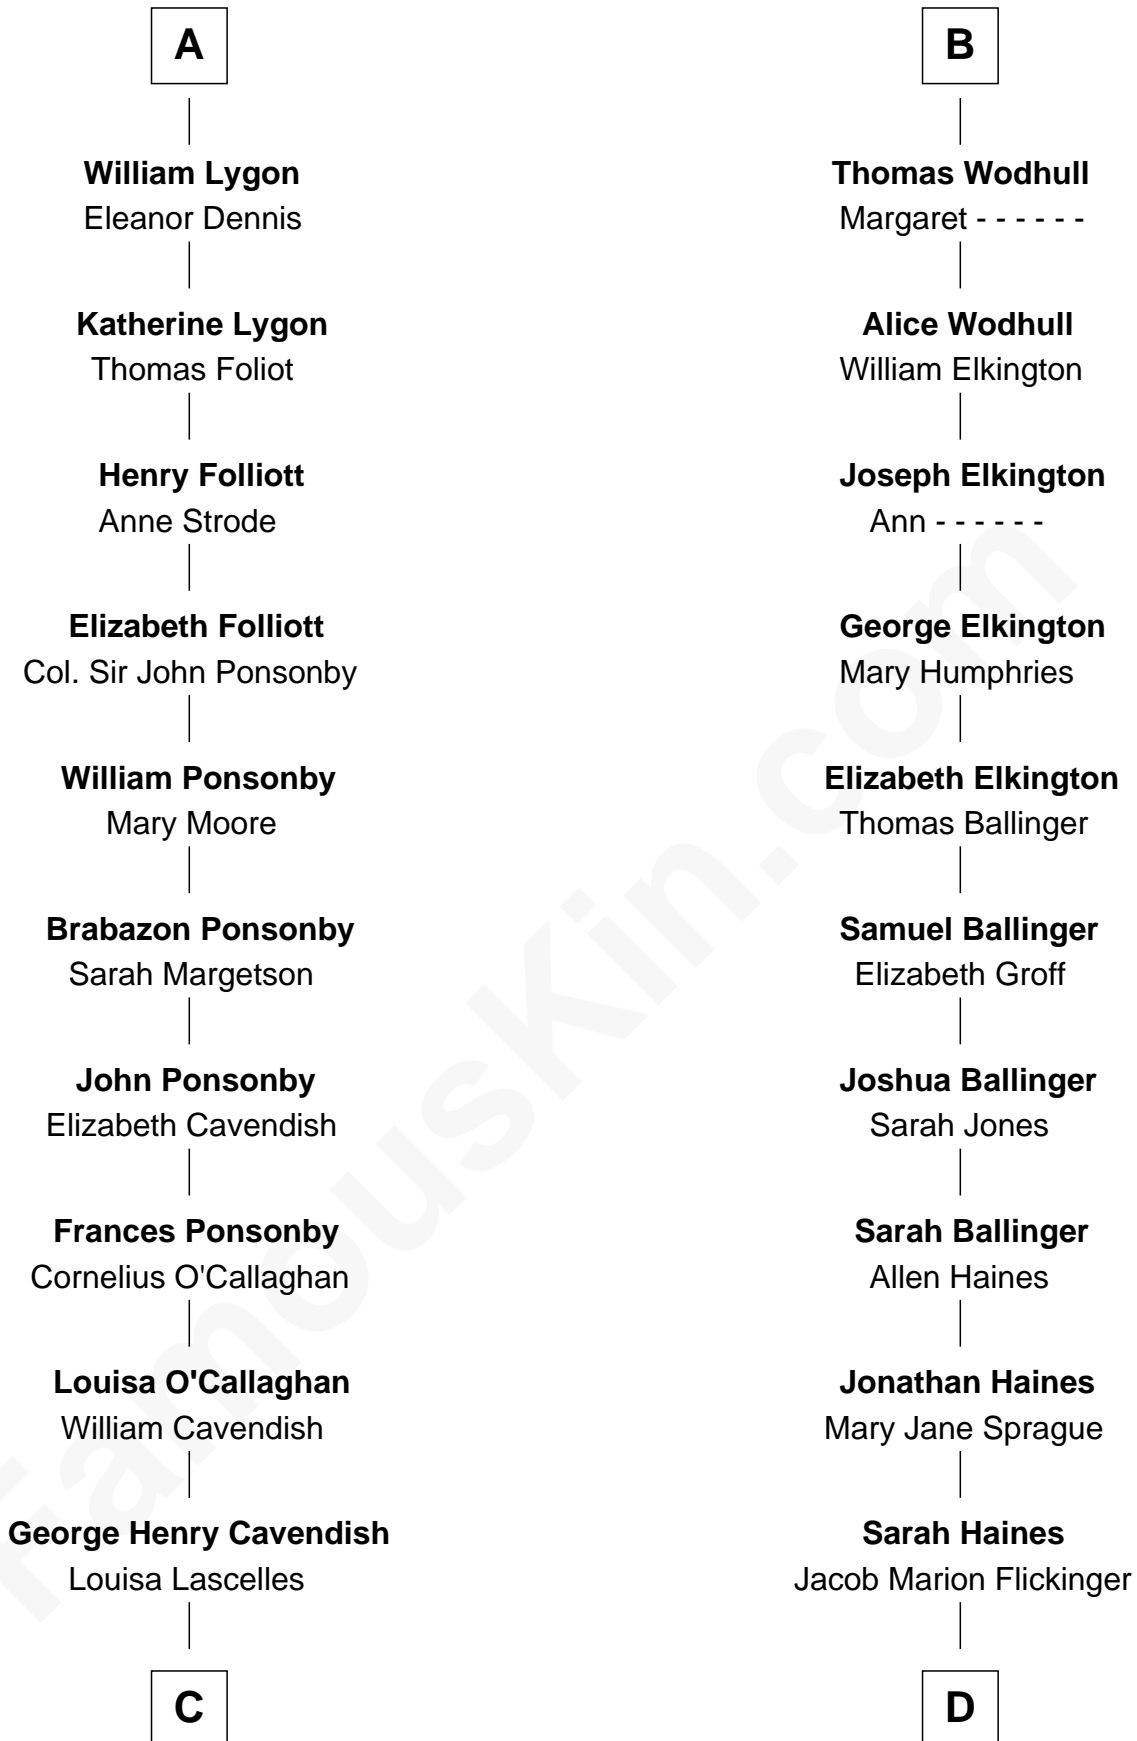

FamousKin.com
Relationship Chart of
Sarah Ferguson
Duchess of York

19th cousin 2 times removed of

Barbara (Pierce) Bush
First Lady of President George H.W. Bush

C

Susan Henrietta Cavendish

Henry Robert Brand

Margaret Brand

Algernon Francis Holford Ferguson

Andrew Henry Ferguson

Marian Louisa Montagu-Douglas-Scott

Ronald Ivor Ferguson

Susan Mary Wright

Sarah Ferguson

Duchess of York

D

Lulu Dell Flickinger

James Edgar Robinson

Pauline Robinson

Marvin Pierce

Barbara (Pierce) Bush

First Lady of George H.W. Bush