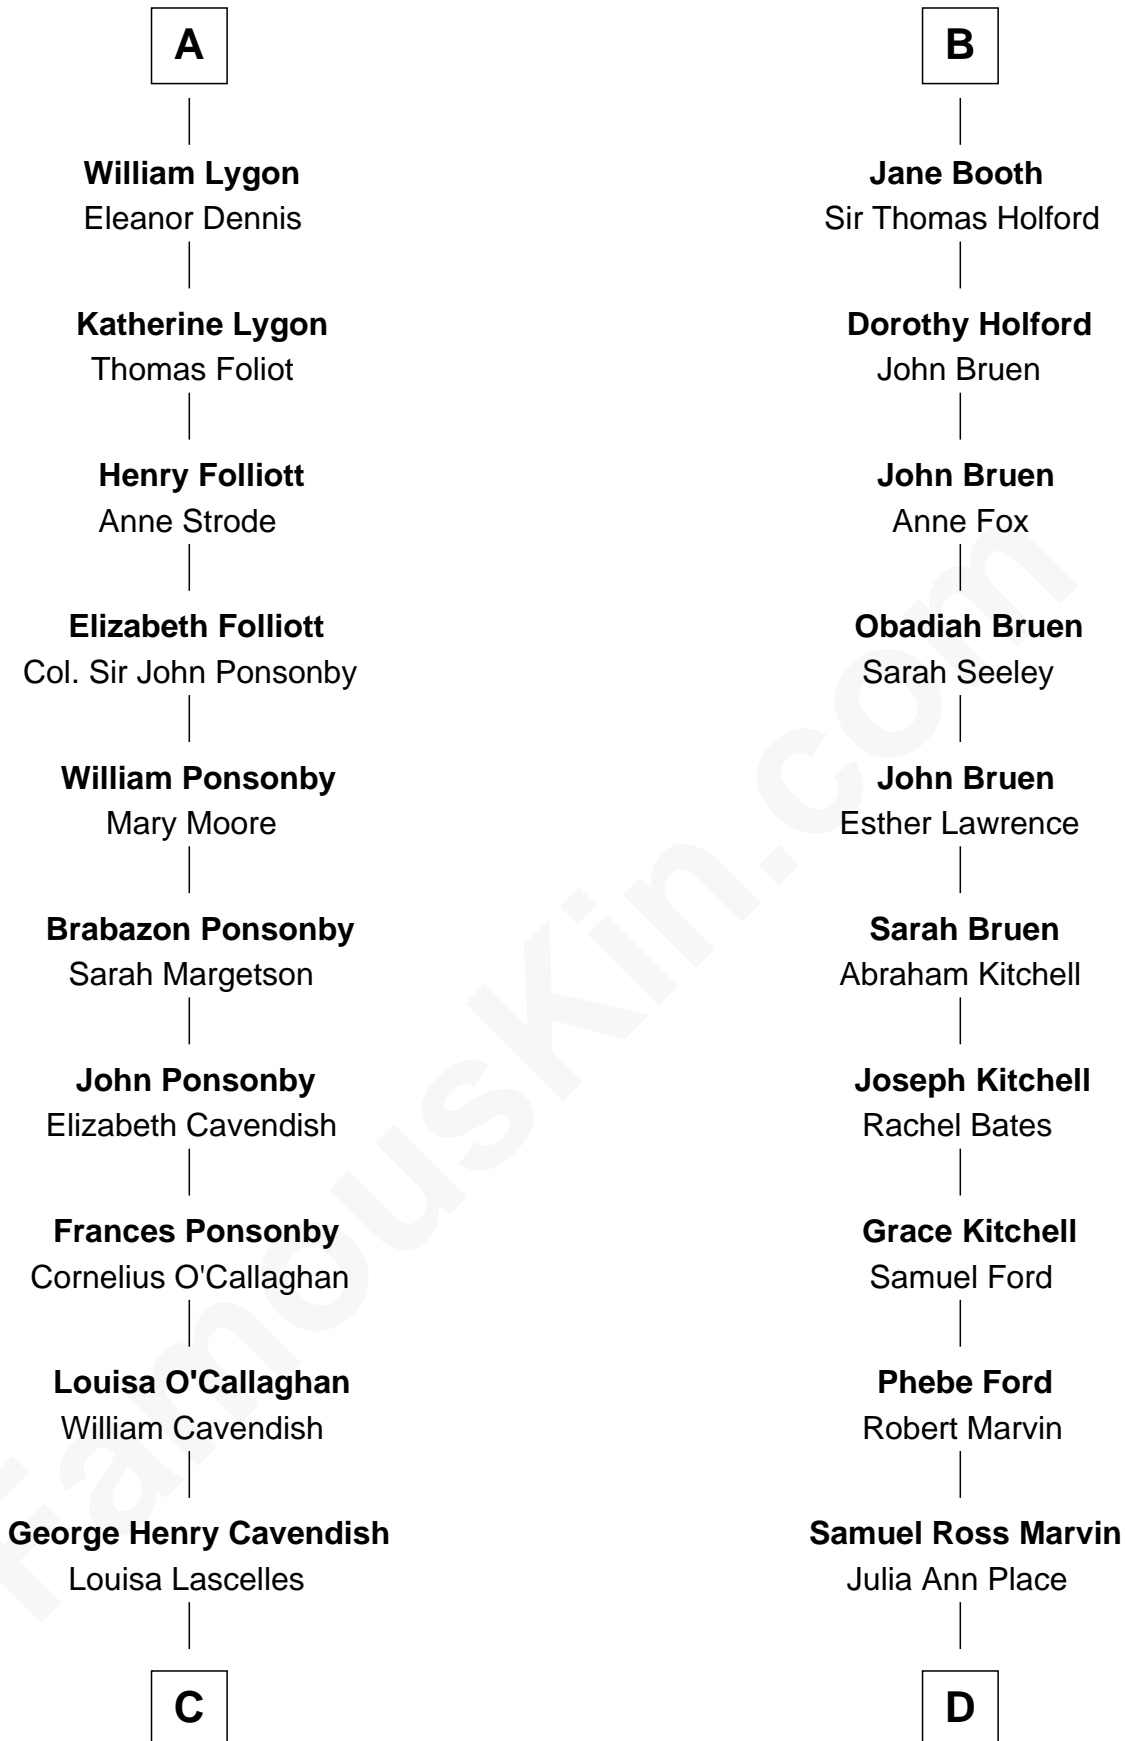

# FamousKin.com Relationship Chart of

**Sarah Ferguson**

*Duchess of York*

20th cousin 1 time removed of

**Barbara (Pierce) Bush**

*First Lady of President George H.W. Bush*

**Katherine de Hastang**

Ralph de Stafford

**C**

**Susan Henrietta Cavendish**

Henry Robert Brand

**Margaret Brand**

Algernon Francis Holford Ferguson

**Andrew Henry Ferguson**

Marian Louisa Montagu-Douglas-Scott

**Ronald Ivor Ferguson**

Susan Mary Wright

**Sarah Ferguson**

*Duchess of York*

**D**

**Jerome Place Marvin**

Martha Ann Stokes

**Mabel Marvin**

Scott Pierce