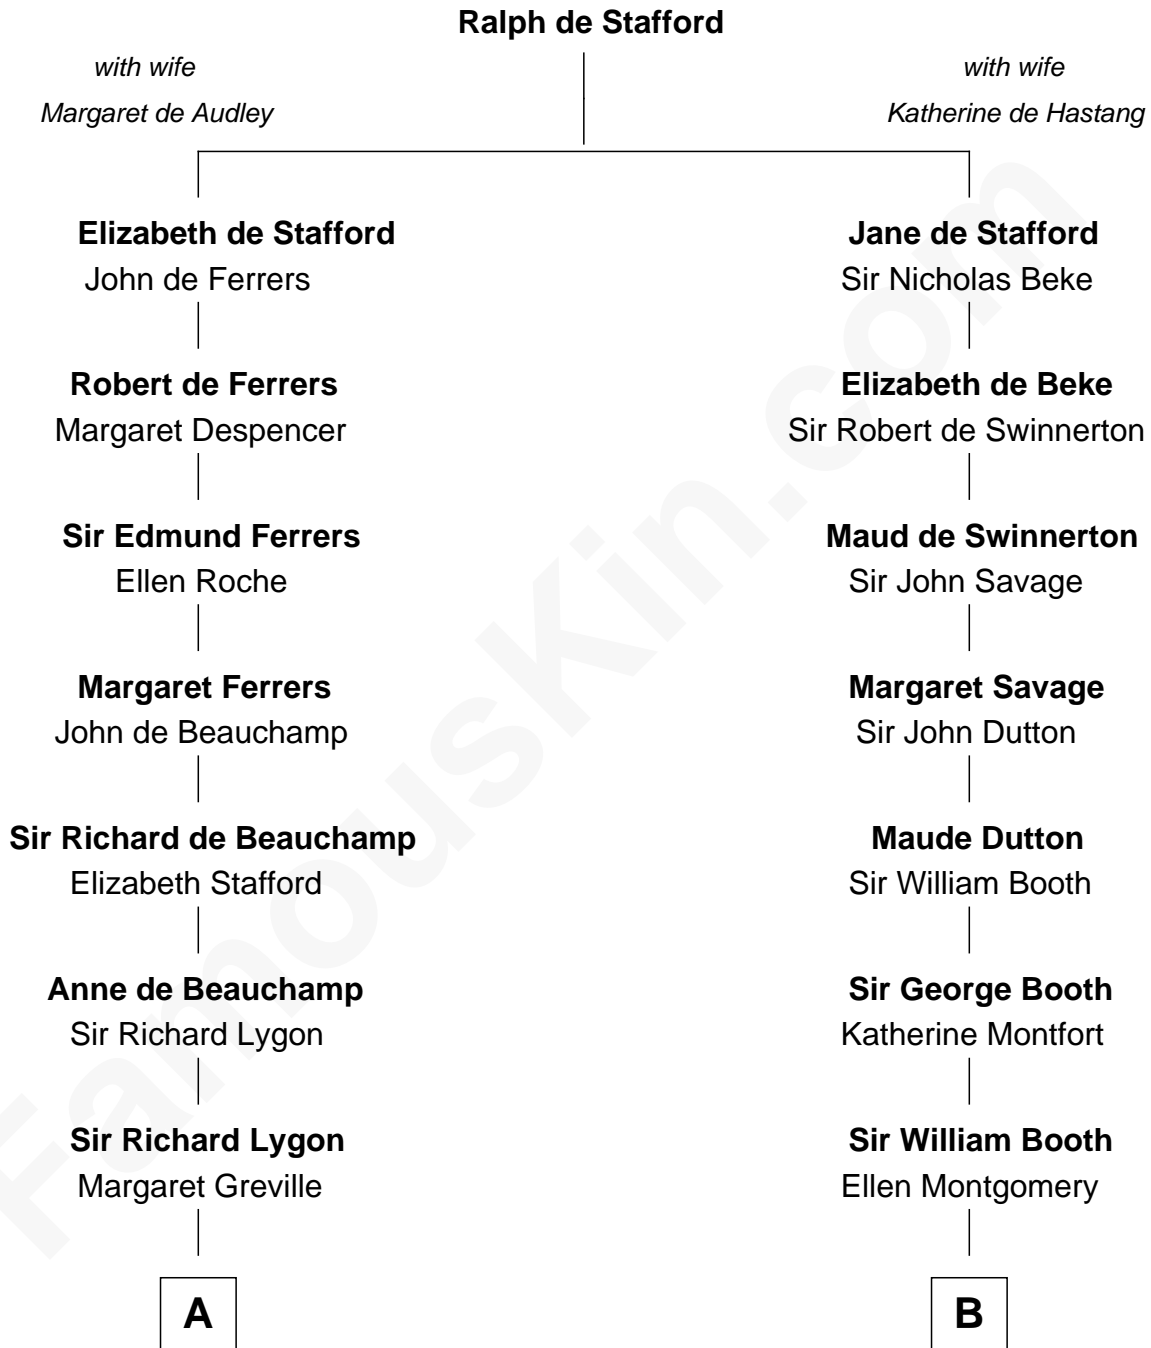

FamousKin.com
Relationship Chart of
Sarah Ferguson
Duchess of York

20th cousin 1 time removed of
Barbara (Pierce) Bush
First Lady of President George H.W. Bush

C

Susan Henrietta Cavendish

Henry Robert Brand

Margaret Brand

Algernon Francis Holford Ferguson

Andrew Henry Ferguson

Marian Louisa Montagu-Douglas-Scott

Ronald Ivor Ferguson

Susan Mary Wright

Sarah Ferguson

Duchess of York