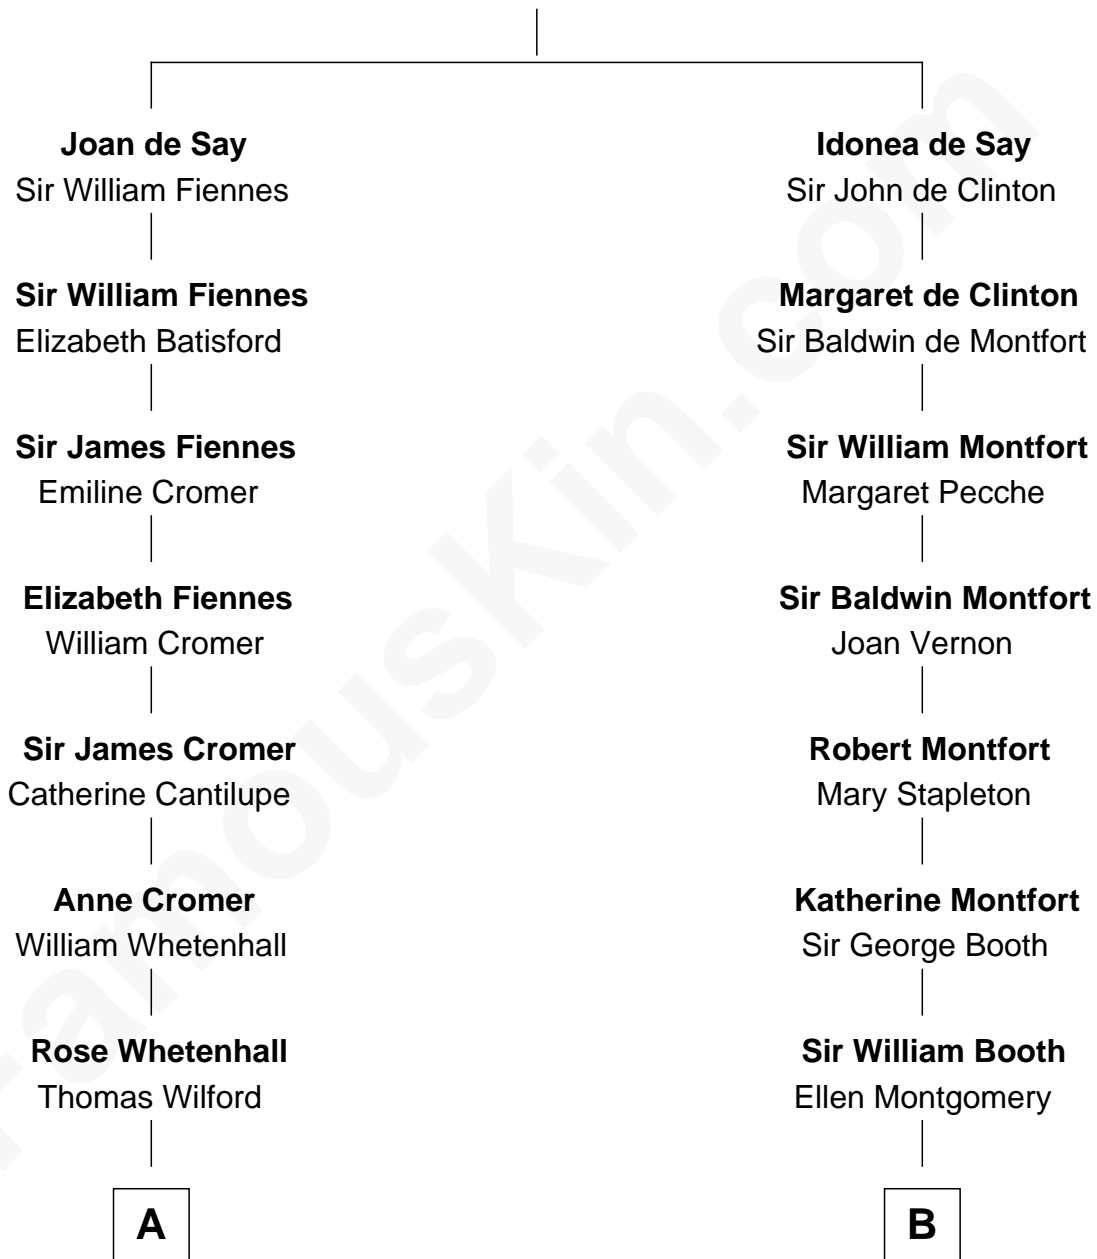

# FamousKin.com Relationship Chart of

**Sarah Ferguson**

*Duchess of York*

20th cousin 1 time removed of

**Barbara (Pierce) Bush**

*First Lady of President George H.W. Bush*

**Sir Geoffrey de Say**

Maud de Beauchamp

**A**

**Cecily Wilford**  
Edwin Sandys

**Sir Samuel Sandys**  
Mercy Colepepper

**Margaret Sandys**  
Sir Francis Wyatt

**Elizabeth Wyatt**  
Thomas Bosvile

**Margaretta Bosvile**  
Sir Robert Marsham

**Robert Marsham**  
Elizabeth Shovell

**Robert Marsham**  
Priscilla Pym

**Charles Marsham**  
Frances Wyndham

**Charles Marsham**  
Sophia Pitt

**Charles Marsham**  
Margaret Harriet Montagu-Douglas-Scott

**C**

**B**

**Jane Booth**  
Sir Thomas Holford